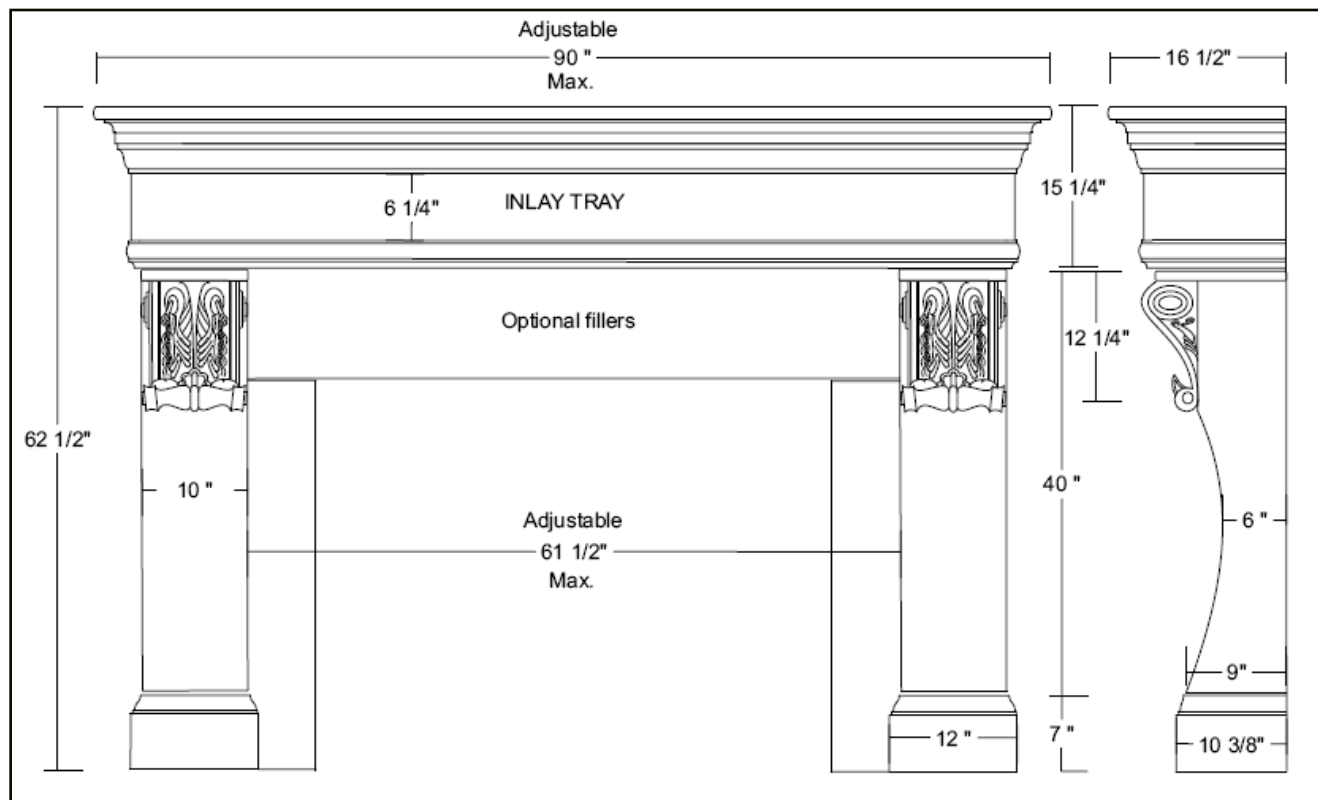

## Precast Fireplace Mantel

The Castella is a multi-piece mantel. The lintel and cap are manufactured as separate pieces and are ordered to your desired length. Legs, plinths and inlays are ordered as individual items. Legs and plinth blocks can be cut to adjust for height. The inlay tray can accept various styles of our 6" inlays to match your décor. Hearths and flat stock are separate items and all products are available in paint grade and TraverStone finishes.