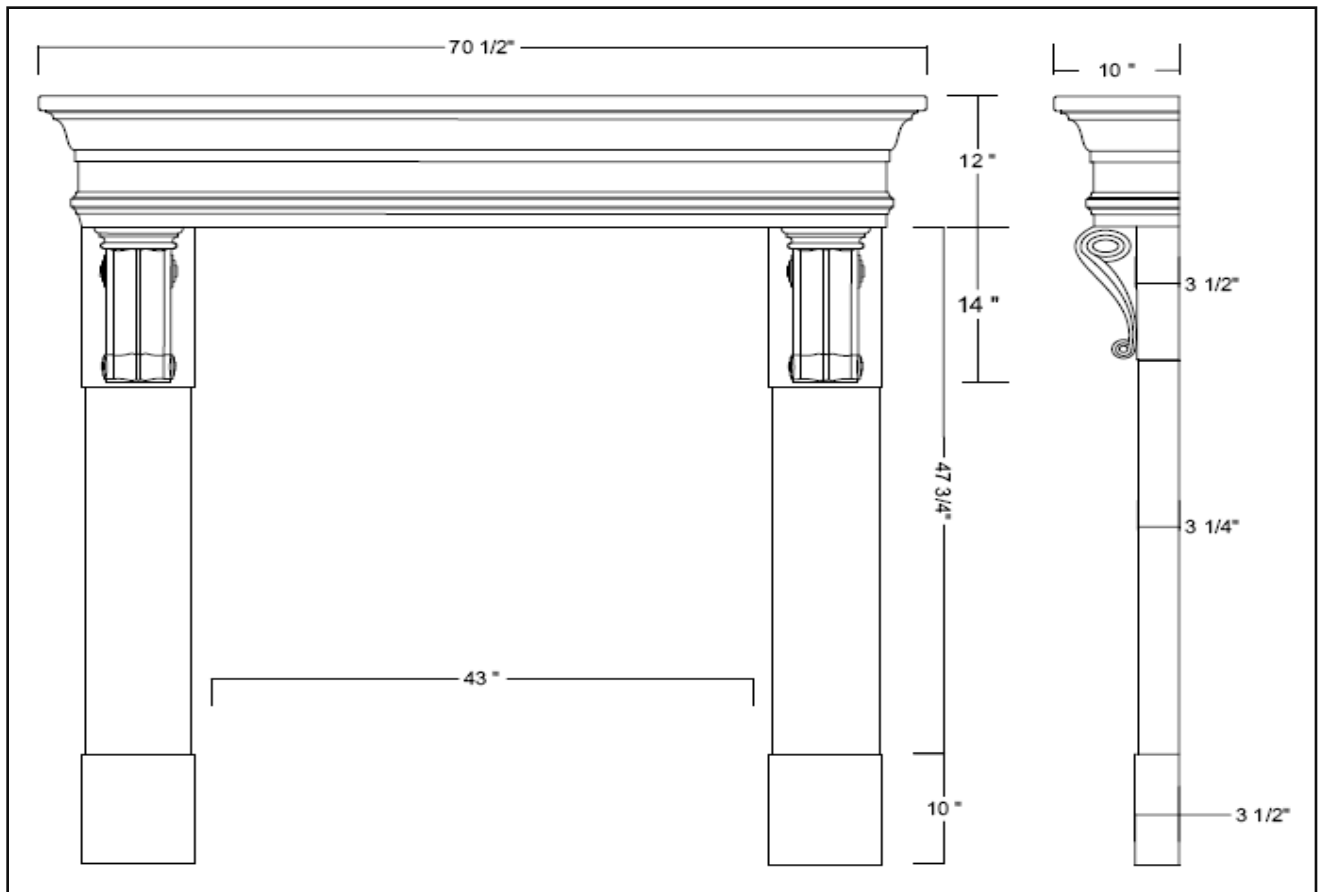

HEARTHCO INC.

Manufacturers of Precast & Wood Products

COVINA

COVINA

Precast Fireplace Mantel

The Covina is a multi-piece mantel. The lintel and cap is manufactured as one piece and is ordered to your desired length. The legs are individual items and can be cut to adjust for height. Hearths and flat stock are separate items and all products are available in paint grade and TraverStone finishes.