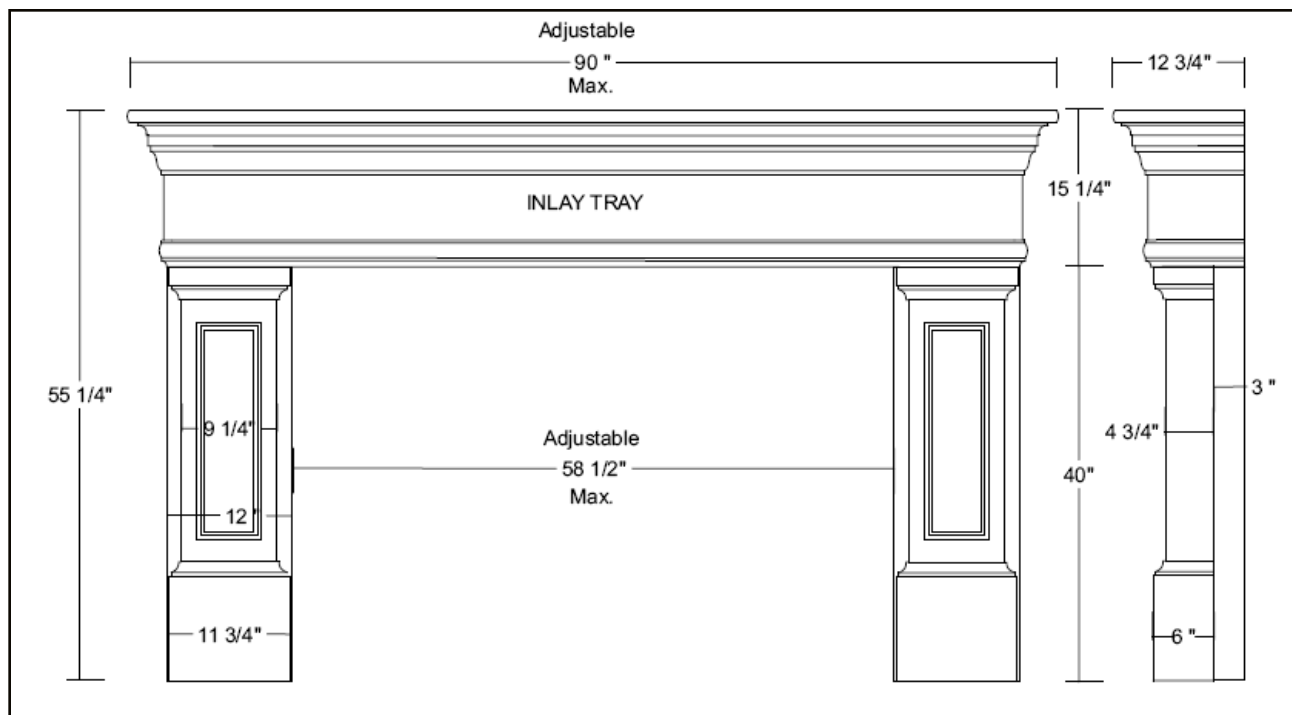

HEARTHCO INC.

Manufacturers of Precast & Wood Products

Photo
Coming
Soon

DEL NORTE

DEL NORTE

Precast Fireplace Mantel

The Del Norte is a multi-piece mantel. The lintel and cap is manufactured as separate pieces and are ordered to your desired length. Legs, leg backing and inlays are ordered as individual items. The inlay tray can accept various styles of our 6" inlays to match your décor. Plinth blocks can be cut to adjust for height. Hearths and flat stock are separate items and all products are available in paint grade and TraverStone finishes.