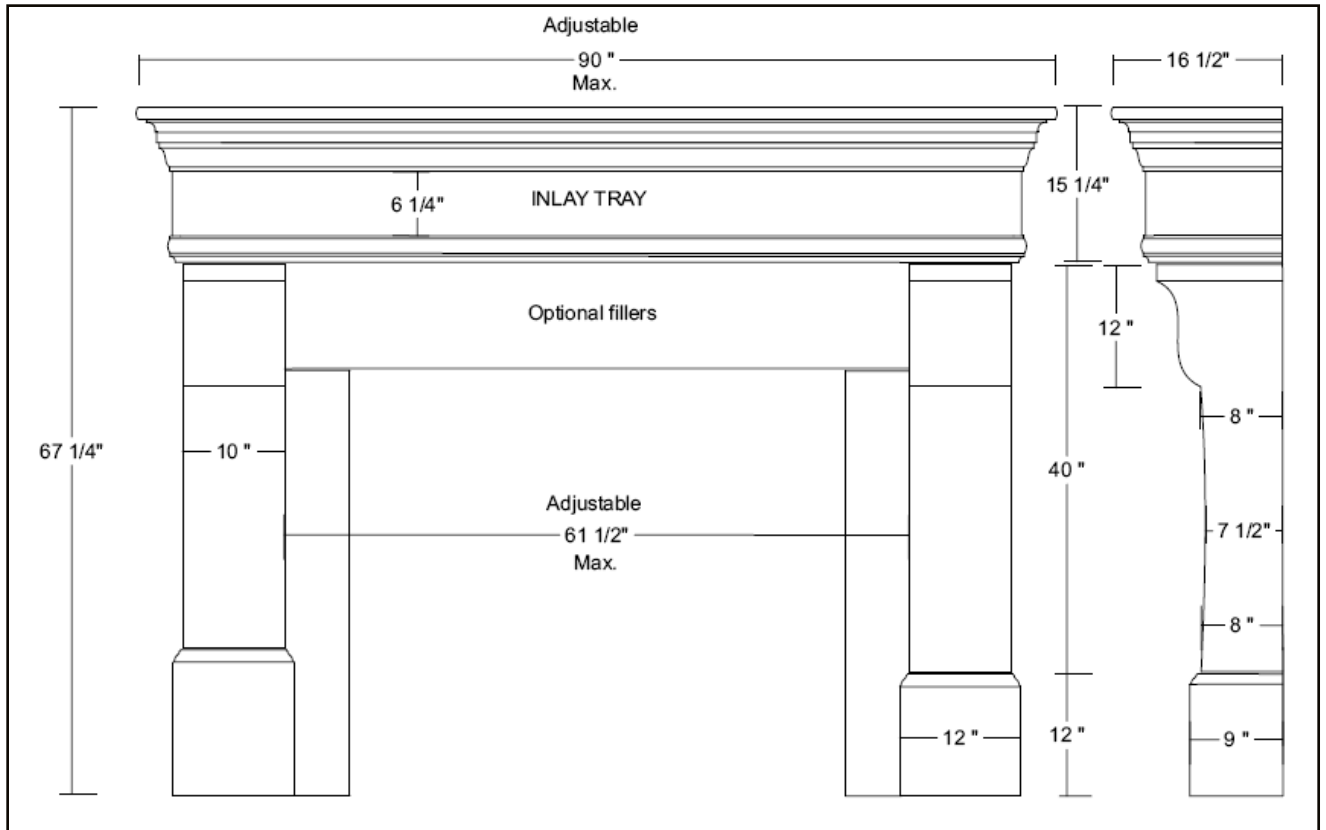

HEARTHCO INC.

Manufacturers of Precast & Wood Products

GOLETA

GOLETA

Precast Fireplace Mantel

The Goleta is a multi-piece mantel. The lintel and cap are manufactured as separate pieces and are ordered to your desired length. Legs, plinths and inlays are ordered as individual items. Legs and plinth blocks can be cut to adjust for height. The inlay tray can accept various styles of our 6" inlays to match your décor. Hearths and flat stock are separate items and all products are available in paint grade and TraverStone finishes.