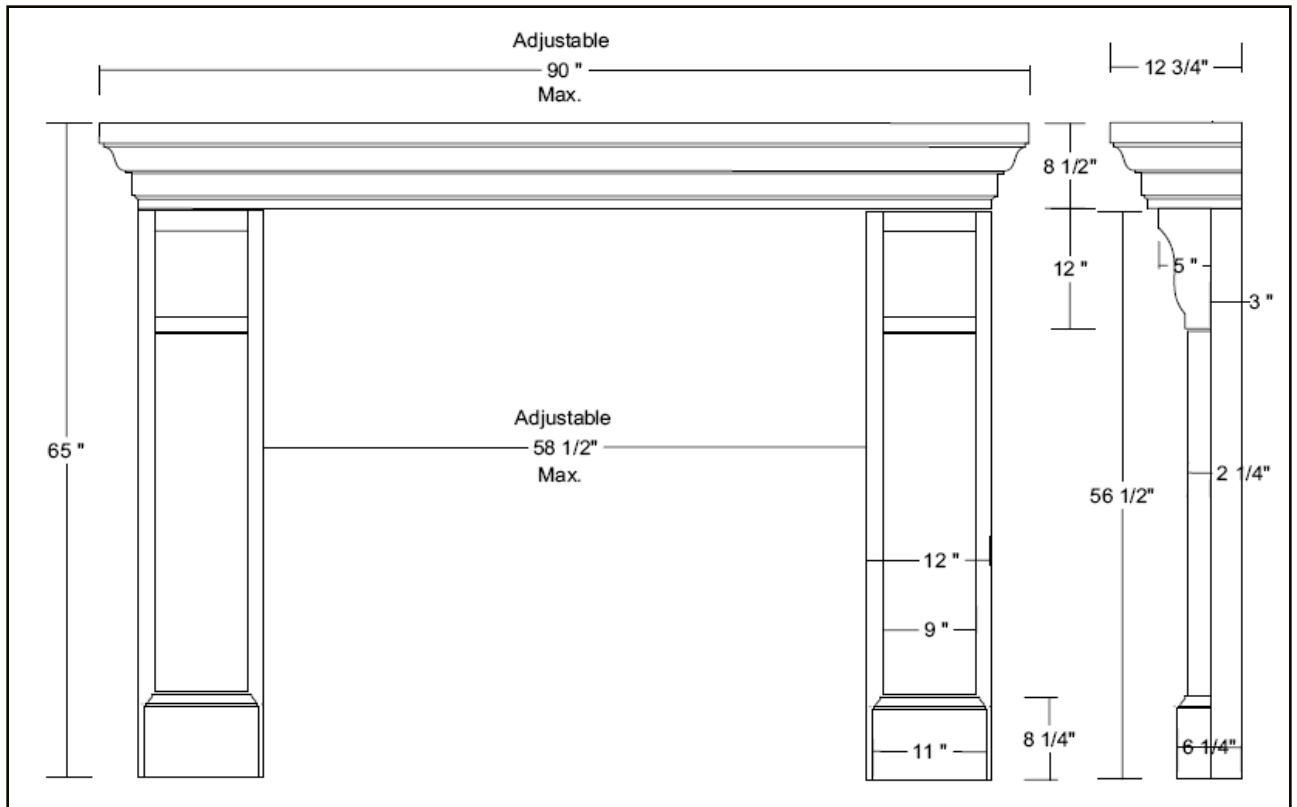

## Precast Fireplace Mantel

The Laguna is a multi-piece mantel. The cap is adjustable and is ordered to your desired length. The legs, plinths and leg backing are ordered as individual items. Legs can be cut to adjust for height. Hearths and flat stock are separate items and all products are available in paint grade and TraverStone finishes.