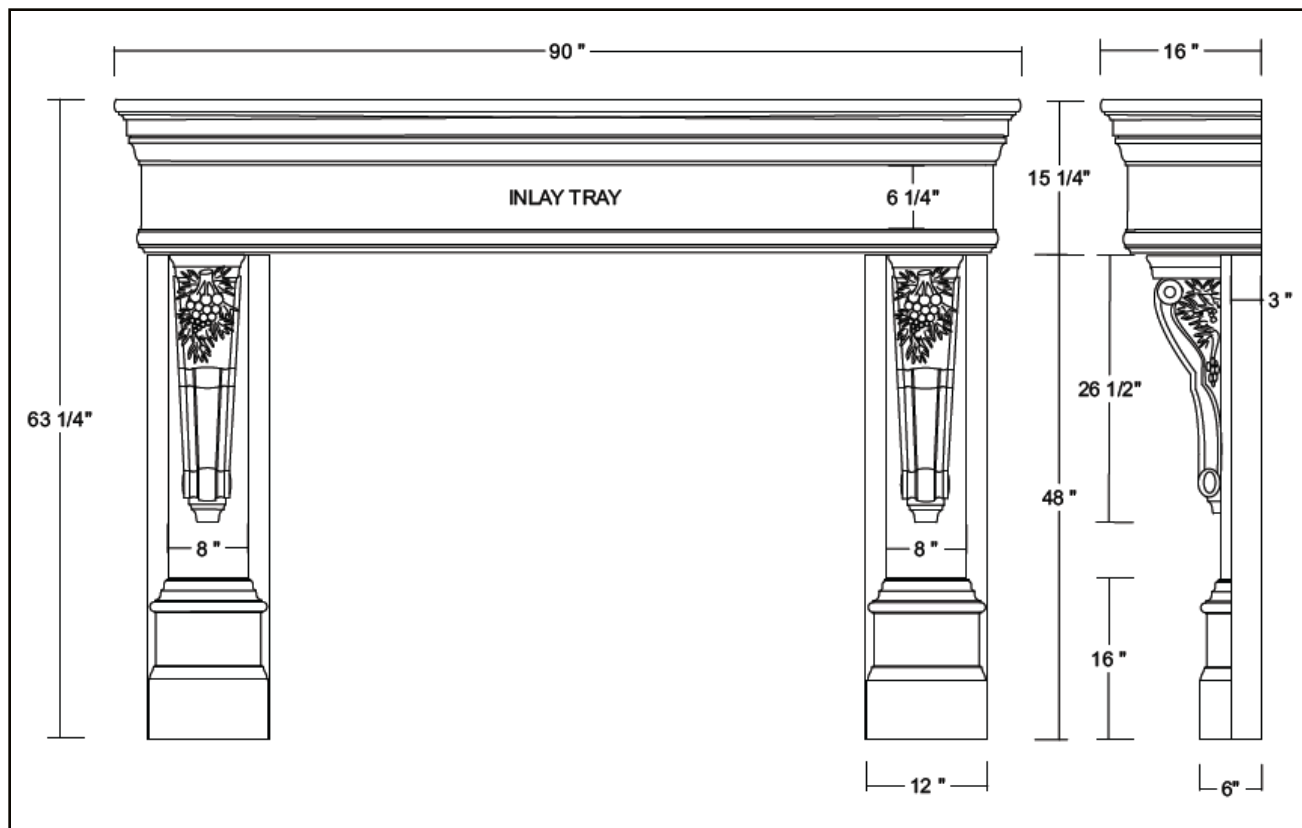

## Precast Fireplace Mantel

The Magalia is a multi-piece mantel. The lintel and cap are manufactured as separate pieces and are ordered to your desired length. Corbel, leg backing, leg flat stock, plinths and inlays are ordered as individual items and can be cut to adjust for height. The inlay tray can accept various styles of our 6" inlays to match your décor. See 6" Inlay selections on page 123. Hearths and flat stock are separate items and all products are available in paint grade and TraverStone finishes.