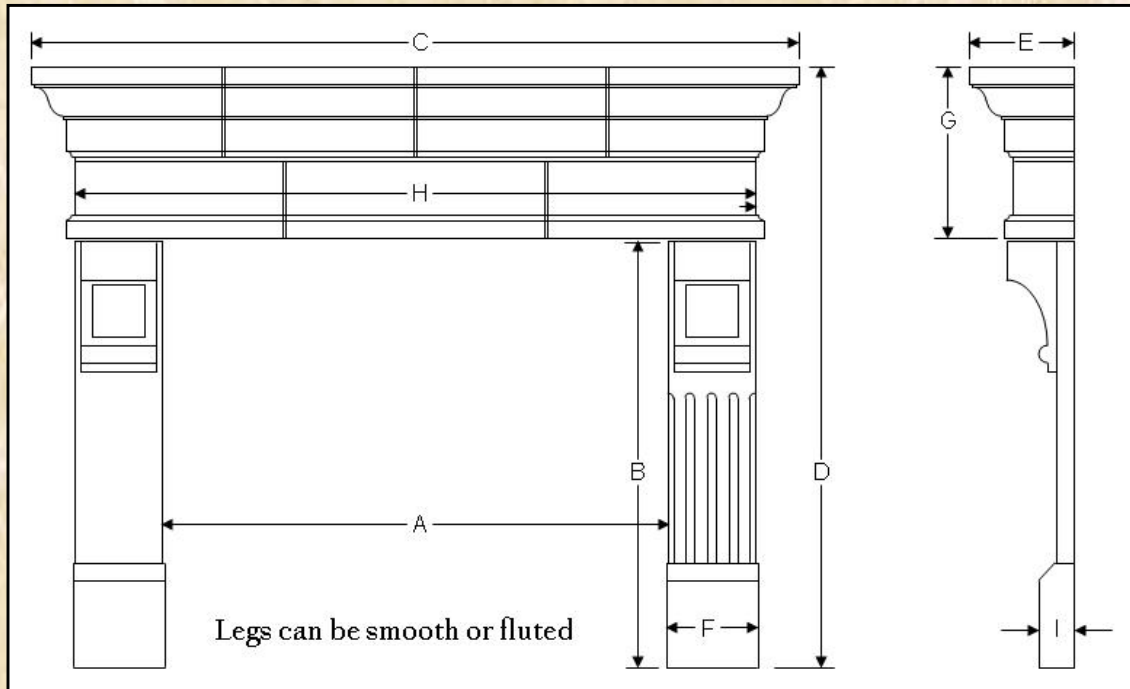

HEARTHCO INC.

Manufacturers of Precast & Wood Products

PINNACLE

PINNACLE

Precast Fireplace Surround

Pinnacle Adjustable
45" - 90"

<i>Multi Piece</i>	A	B	C	D	E	F	G	H	I	Min. Hearth Size
PIN 67	44	to 48	67	to 63	8.5	8	15	60	3	66 x 20
PIN 45-90 ADJ	ADJ	to 48	ADJ	to 63	8.5	8	15	ADJ	N/A	Dependent on size of cap

The Pinnacle is a multi-piece mantel. The cap and lintel are manufactured as one piece. Multi-piece mantels come as individual components; the legs and lintel are ordered individually. Hearths and accessories are ordered separately.