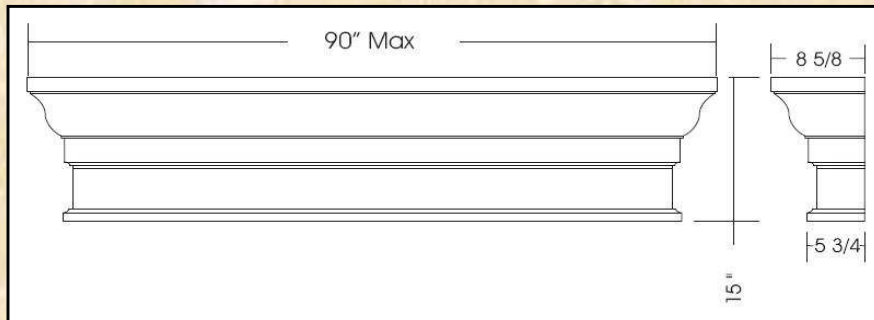

HEARTHCO INC.

Manufacturers of Precast & Wood Products

PINNACLE

PINNACLE

Precast Fireplace Surround

Pinnacle Adjustable
45" - 90"

<i>Multi Piece</i>	A	B	C	D	E	F	G	H	I	Min. Hearth Size
PIN 67	44	to 48	67	to 63	8.5	8	15	60	3	66 x 20
PIN 45-90 ADJ	ADJ	to 48	ADJ	to 63	8.5	8	15	ADJ	N/A	Dependent on size of cap

The Pinnacle is a multi-piece mantel. The cap and lintel are manufactured as one piece. Multi-piece mantels come as individual components; the legs and lintel are ordered individually. Hearths and accessories are ordered separately.