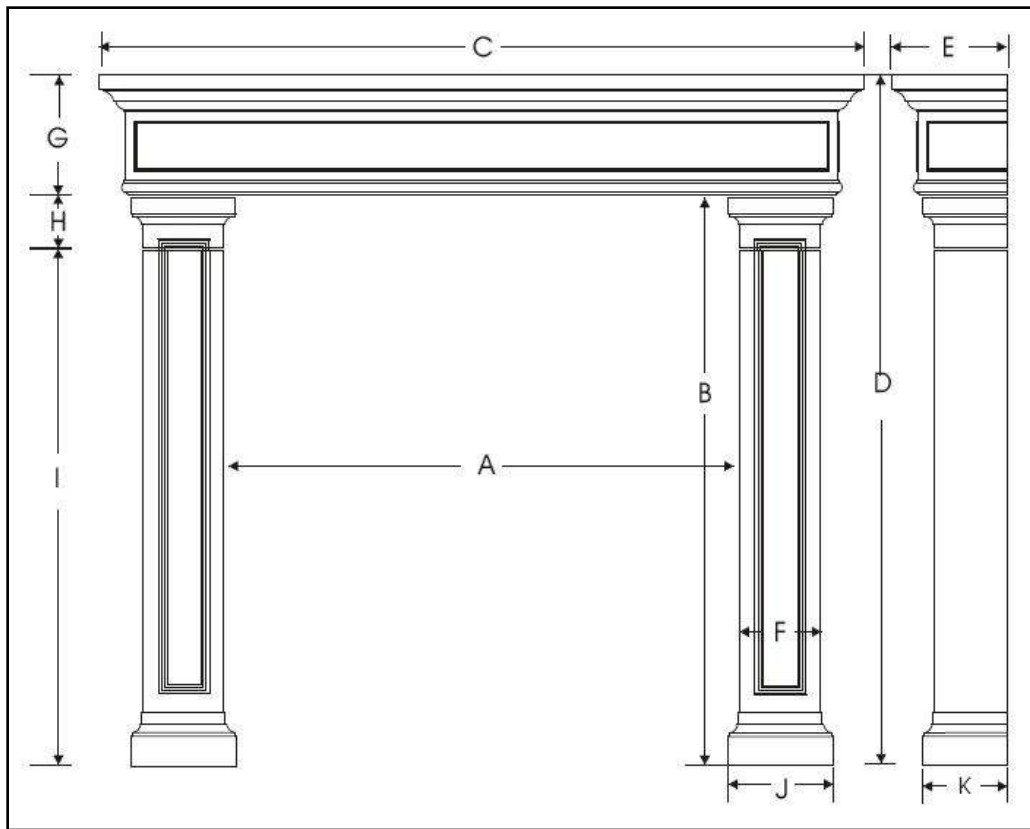

SARATOGA

Precast Fireplace Mantel

Standard Keystone Inlay