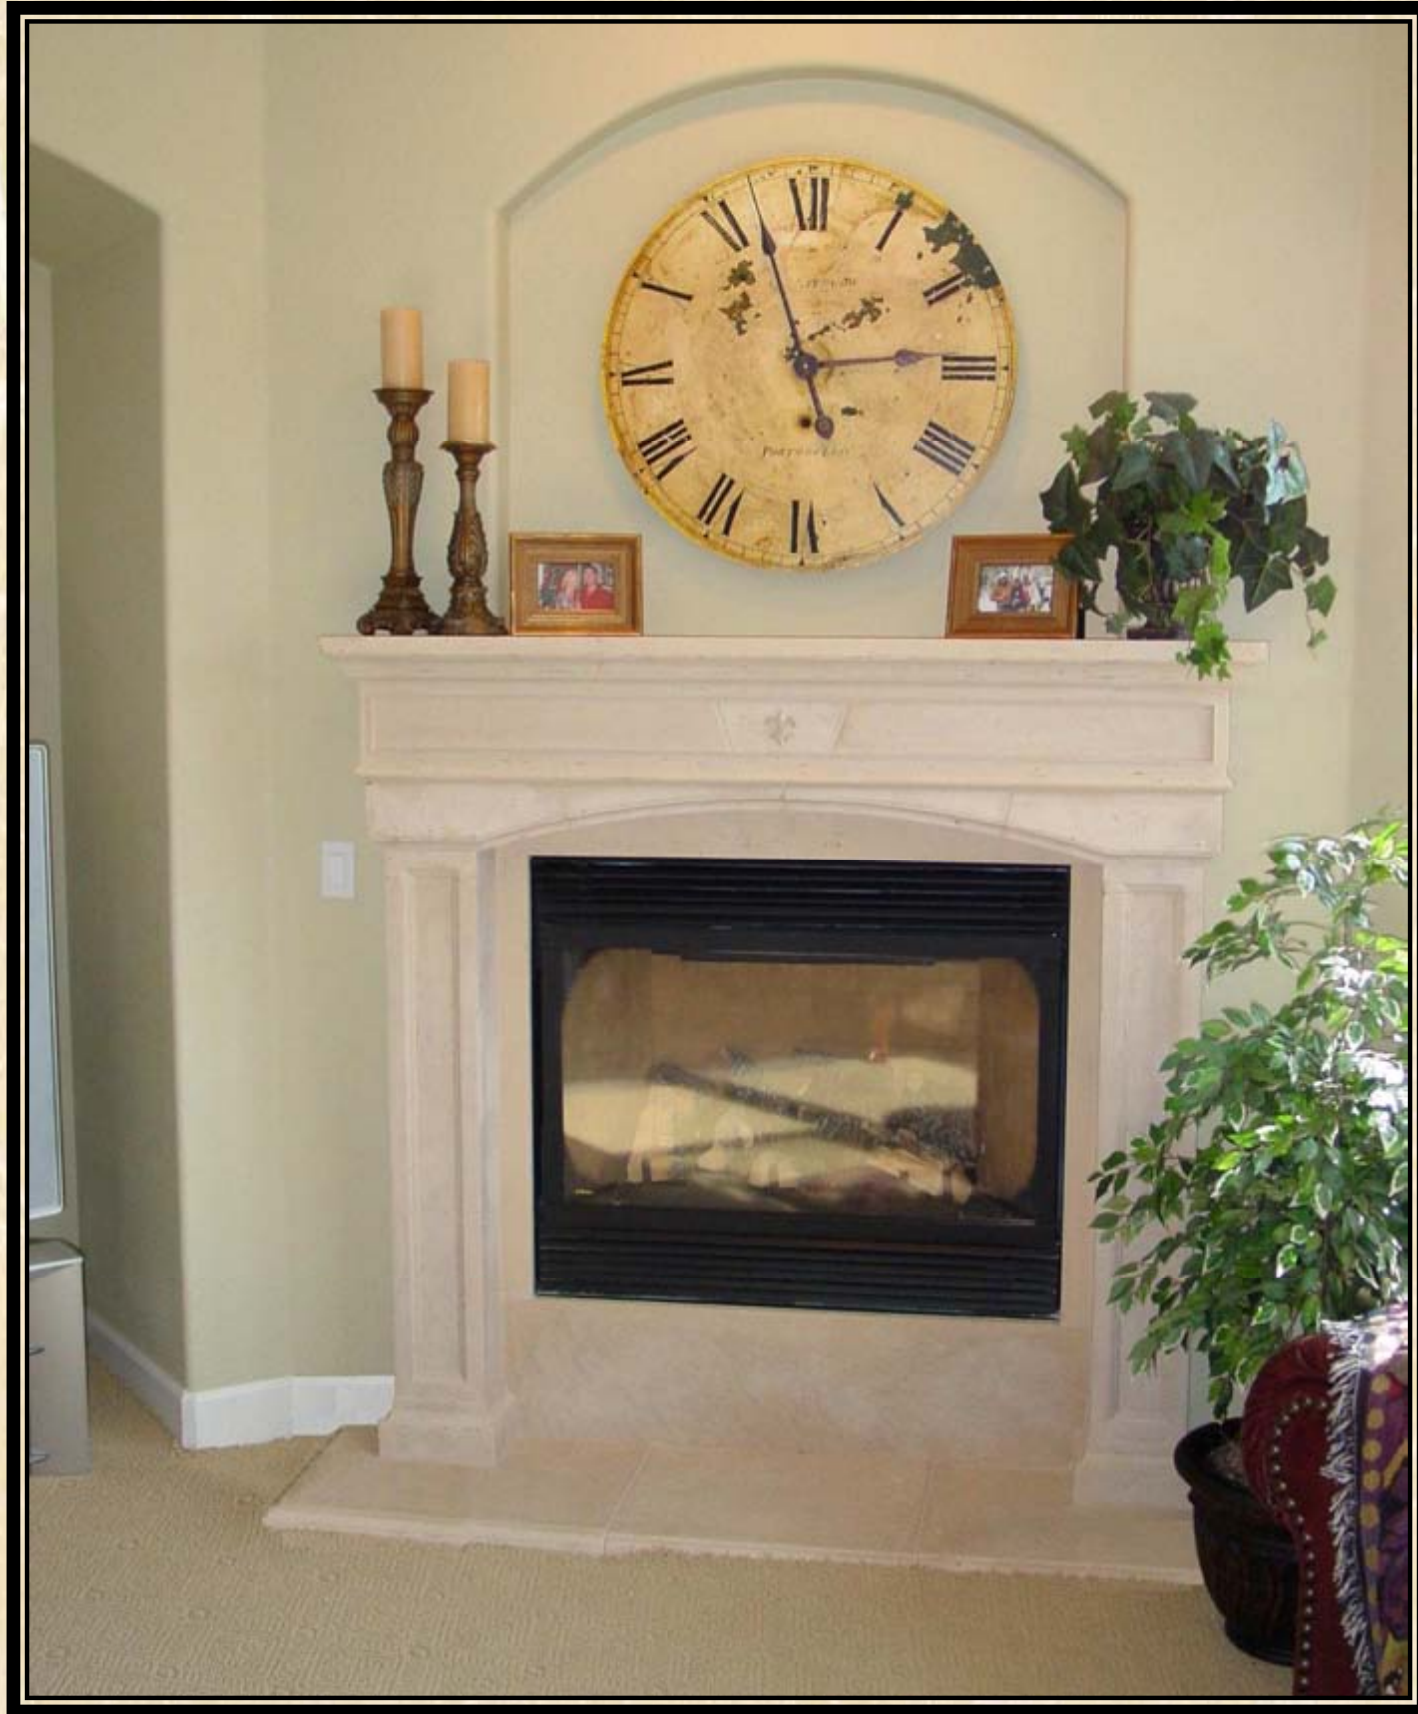

HEARTHCO INC.

Manufacturers of Precast & Wood Products

SARATOGA WITH ARCH