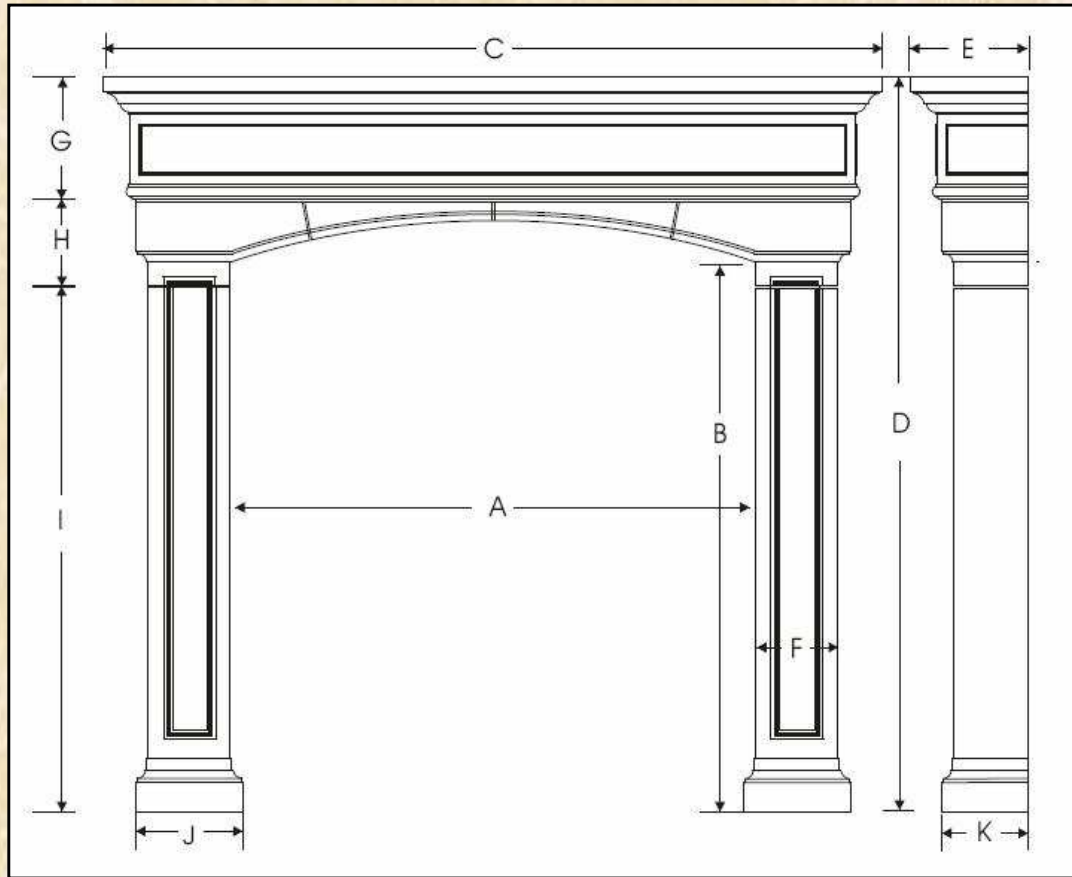

SARATOGA

Precast Fireplace Surround

Standard Keystone Inlay