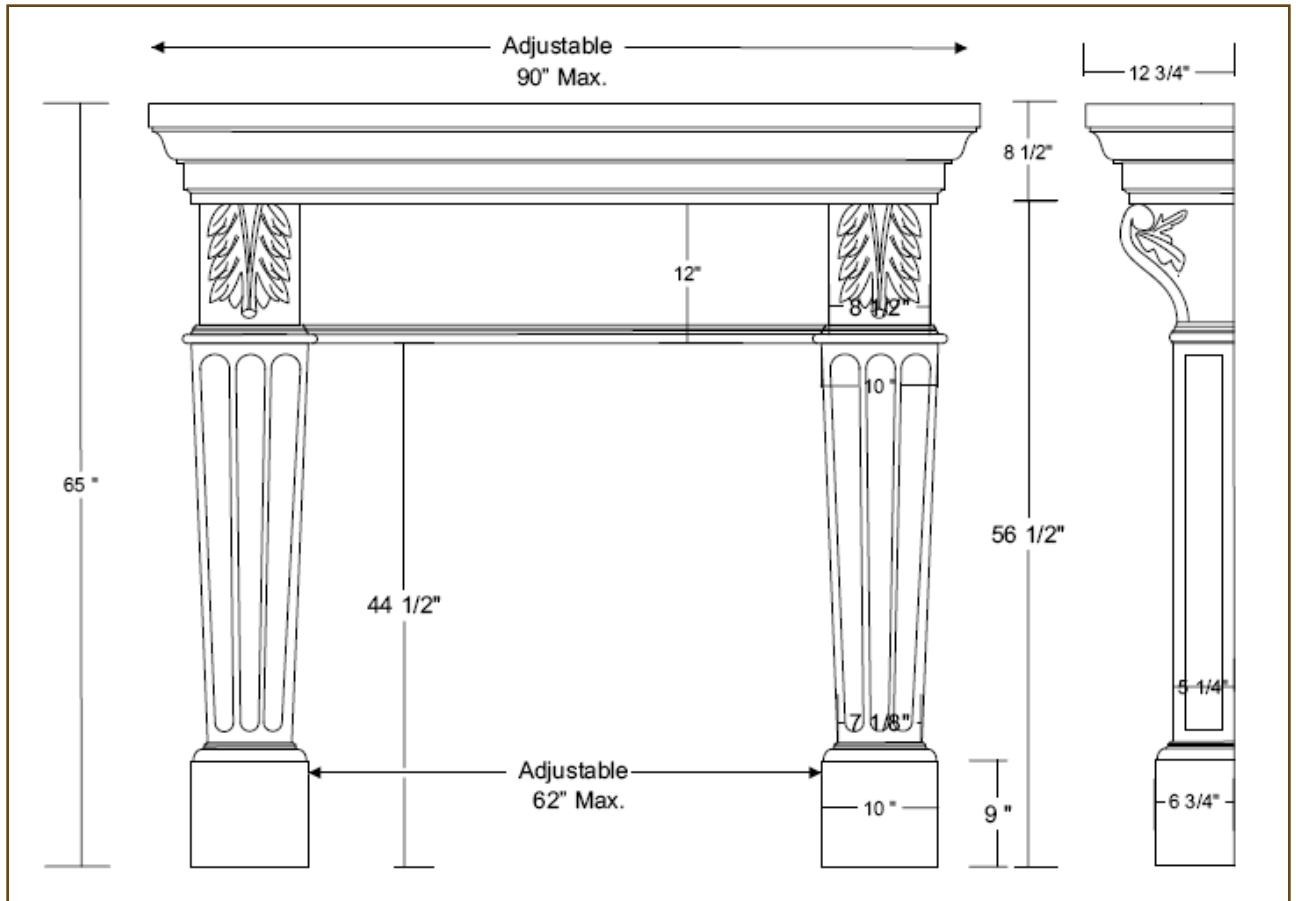

HEARTHCO INC.

Manufacturers of Precast & Wood Products

TERRA BELLA

TERRA BELLA

Precast Fireplace Mantel

The Terra Bella is a multi-piece mantel. The lintel, cap and the legs are individual items and the cap and lintel is ordered to your desired length. The plinth blocks can be cut to adjust for height. Hearths and flat stock are separate items and all products are available in paint grade and TraverStone finishes.