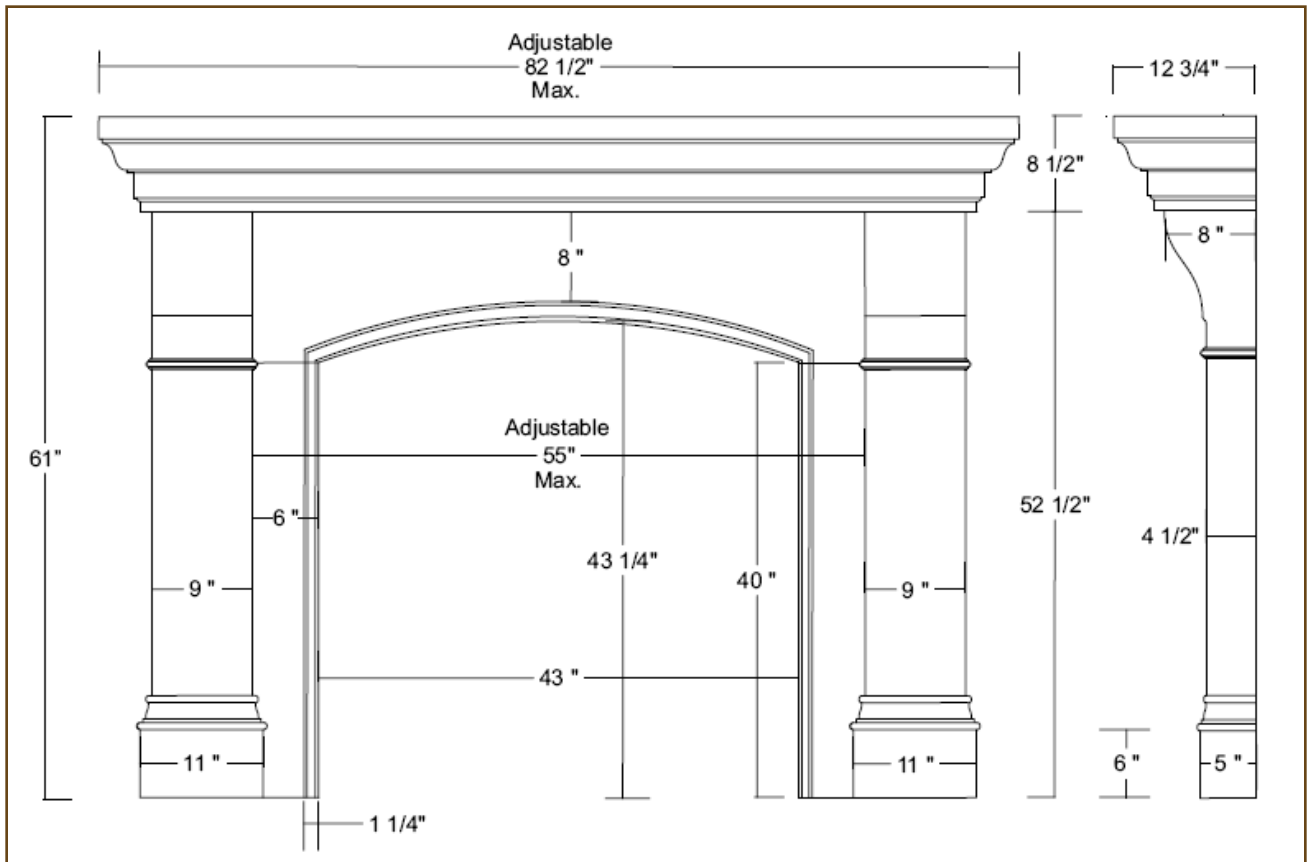

HEARTHCO INC.

Manufacturers of Precast & Wood Products

TORRANCE

Precast Fireplace Mantel

The Torrance is a multi-piece mantel. The cap is adjustable and is ordered to your desire length. The legs and flat stock are individual items. Legs can be cut to adjust for height. The hearth is a separate items and all product is available in paint grade and TraverStone finishes.