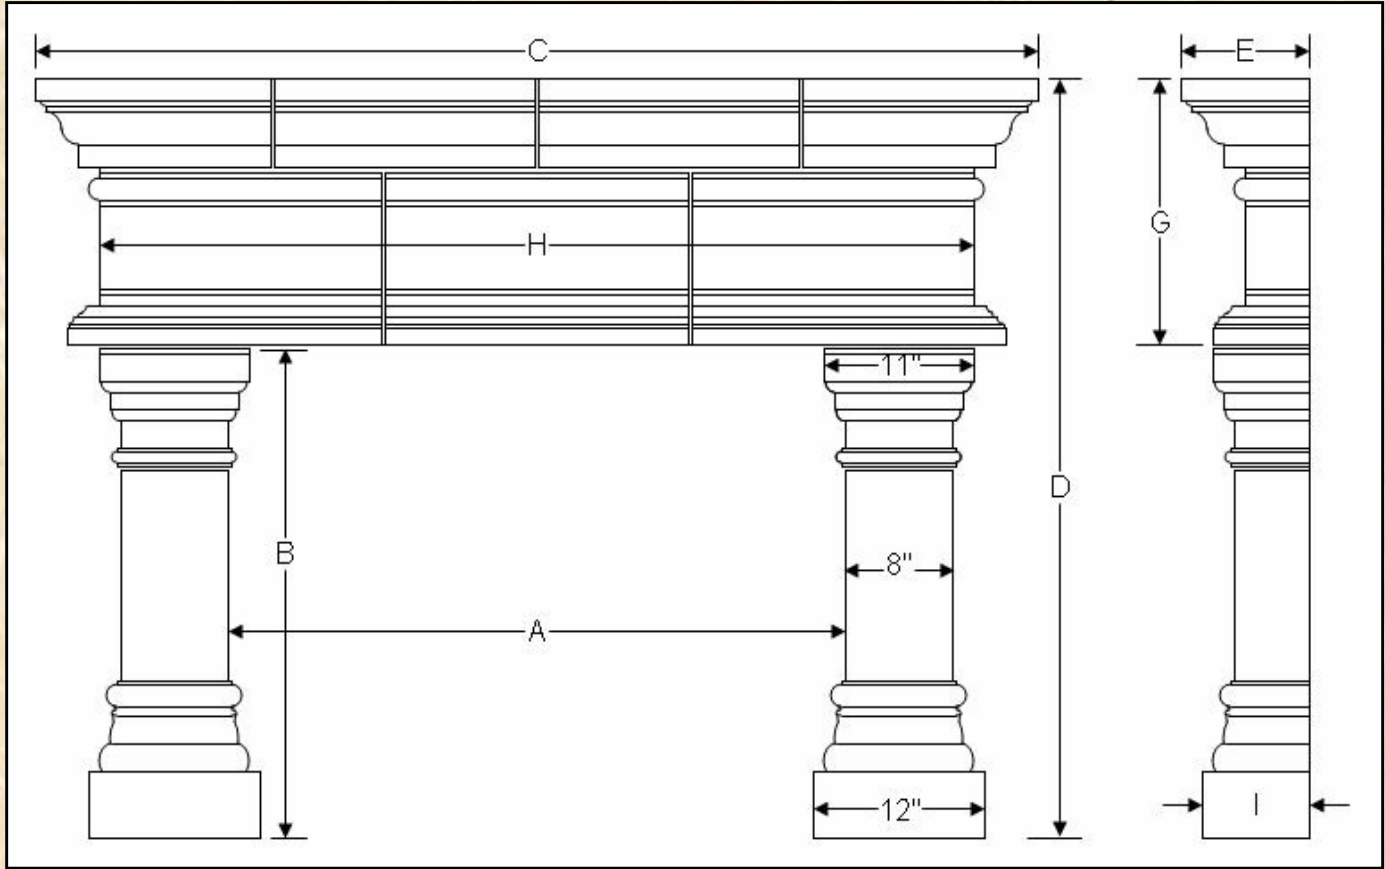

HEARTHCO INC.

Manufacturers of Precast & Wood Products

VIENNA

VIENNA

Precast Fireplace Surround

<i>Multi Piece</i>	A	B	C	D	E	F	G	H	I	Min. Hearth Size
VIE 71	39 1/2	to 60	71	to 78 1/2	8	<i>See</i>	18 1/2	58 1/2	6	71 x 20
VIE 88	56 1/2	to 60	88	to 78 1/2	8	<i>Leg</i>	18 1/2	75 1/2	6	100 x 20

The Vienna is a multi-piece mantel. The cap and lintel are manufactured as one piece. Multi-piece mantels come as individual components; the legs and lintel are ordered individually. Hearths and accessories are ordered separately.