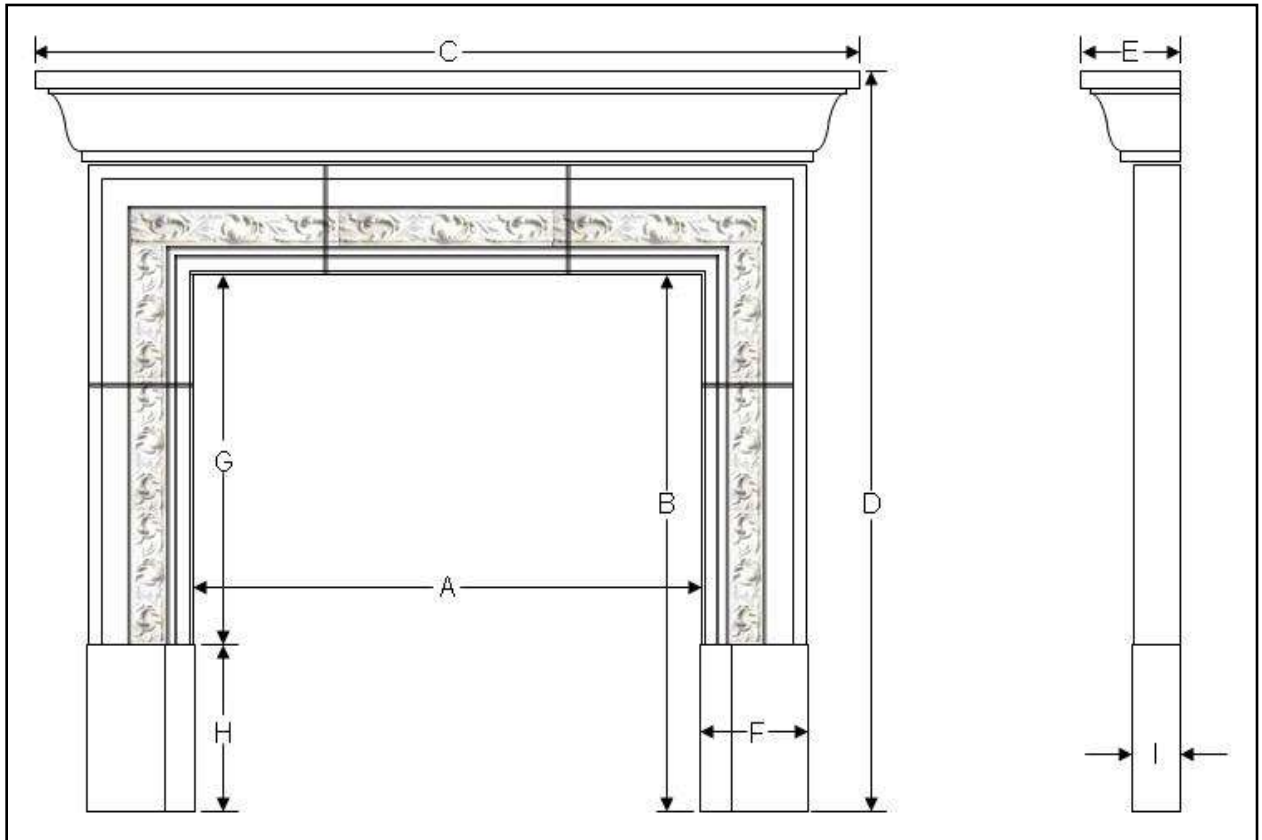

HEARTHCO INC.

Manufacturers of Precast & Wood Products

CARMEL

CARMEL

Precast Fireplace Mantel

<i>3 Sided</i>	A	B	C	D	E	F	G	H	I	Min. Hearth Size
CAR 3-38	38	to 38	62	to 52	7 1/2	8	26	12	3 3/4	60 x 18

The Carmel is sold as a one piece mantel although the cap is a separate item. Plinth blocks can be cut to adjust for height. Hearths and flat stock are separate items and all products are available in paint grade and TraverStone finishes.