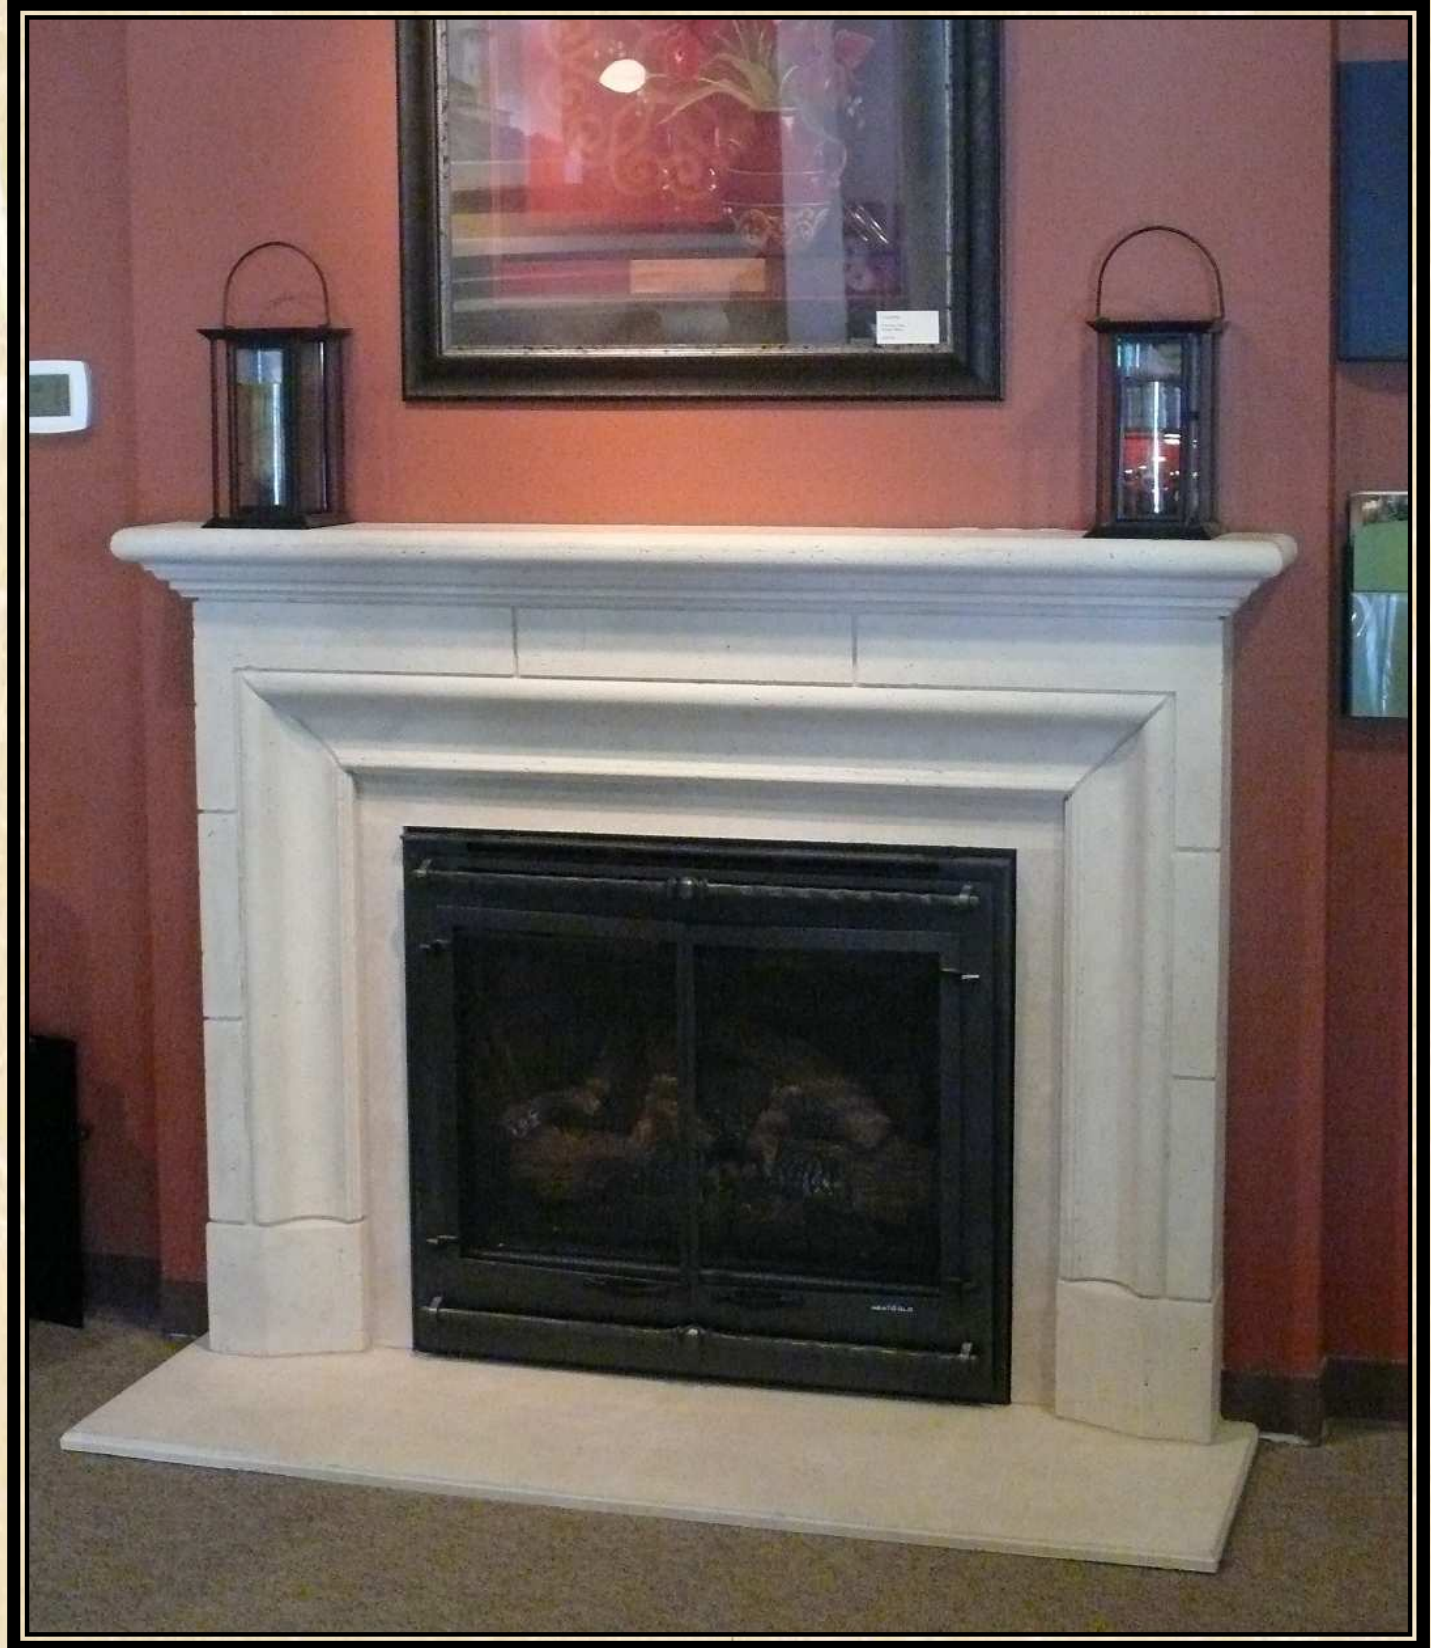

HEARTHCO INC.

Manufacturers of Precast & Wood Products

CASSANO

CASSANO

Precast Fireplace Surround

<i>3 Sided</i>	A	B	C	D	E	F	G	H	I	Min. Hearth Size
CAS 3-38	38 1/4	to 40 1/4	63 1/2	55 1/4	8	9 1/4	28 1/4	12	4 1/2	60 x 18
CAS 3-43	43 1/4	to 43	68 1/4	58	7 3/4	9 1/4	28 1/4	15	4 1/2	71 x 20

The Cassano is a one piece mantel with a cap.

One piece mantels are manufactured with the cap, lintel, legs and plinth blocks all as one piece.

Hearths and accessories are ordered separately.

Corner Detail