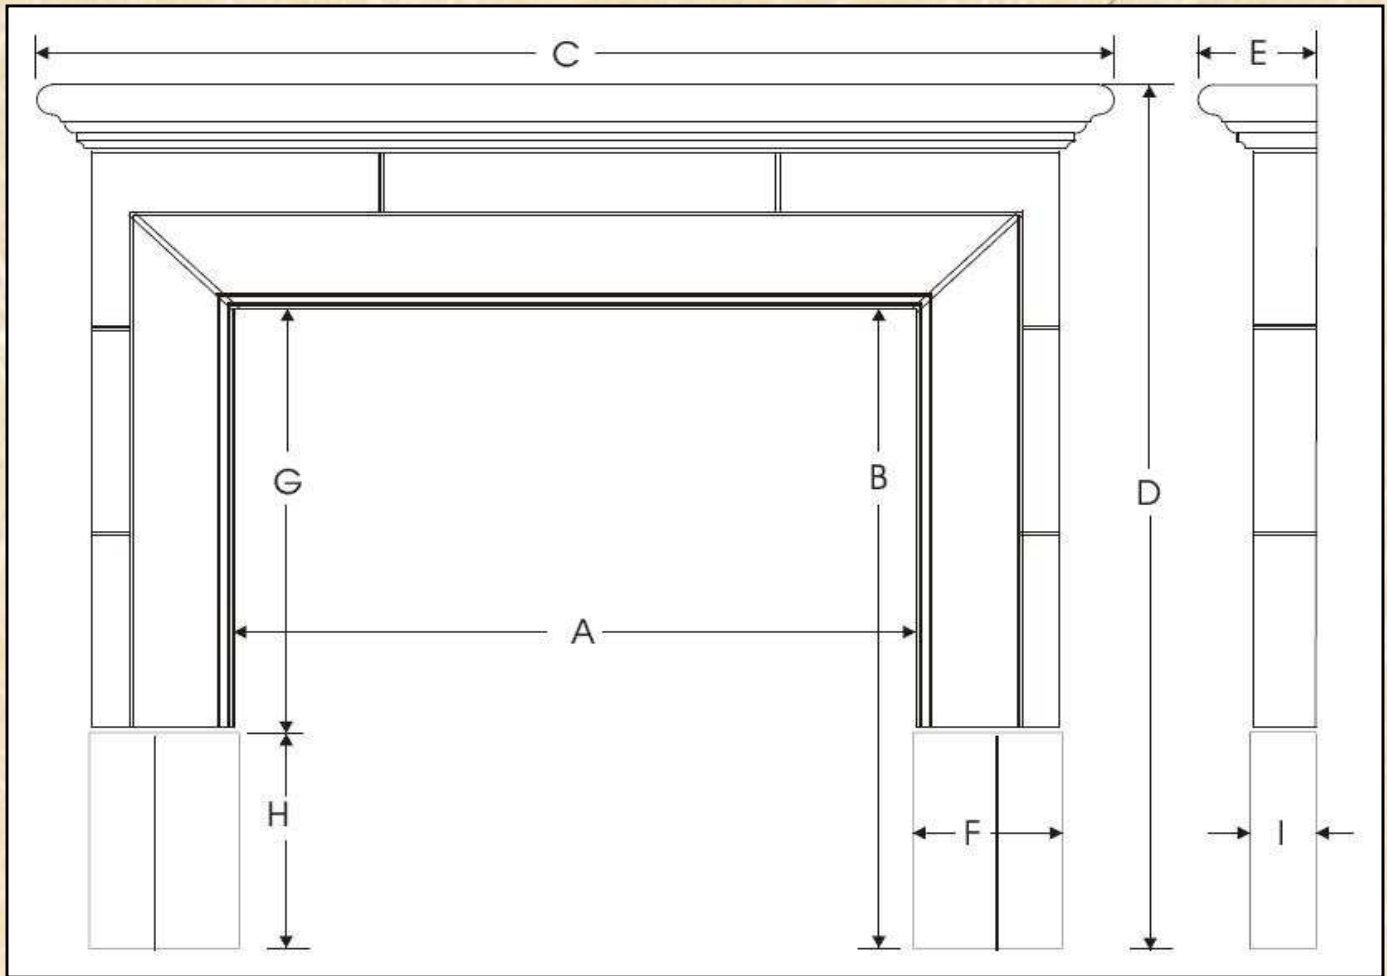

HEARTHCO INC.

Manufacturers of Precast & Wood Products

CASSANO

CASSANO

Precast Fireplace Surround

<i>3 Sided</i>	A	B	C	D	E	F	G	H	I	Min. Hearth Size
CAS 3-38	38 1/4	to 40 1/4	63 1/2	55 1/4	8	9 1/4	28 1/4	12	4 1/2	60 x 18
CAS 3-43	43 1/4	to 43	68 1/4	58	7 3/4	9 1/4	28 1/4	15	4 1/2	71 x 20

The Cassano is a one piece mantel with a cap.

One piece mantels are manufactured with the cap, lintel, legs and plinth blocks all as one piece.

Hearths and accessories are ordered separately.

Corner Detail