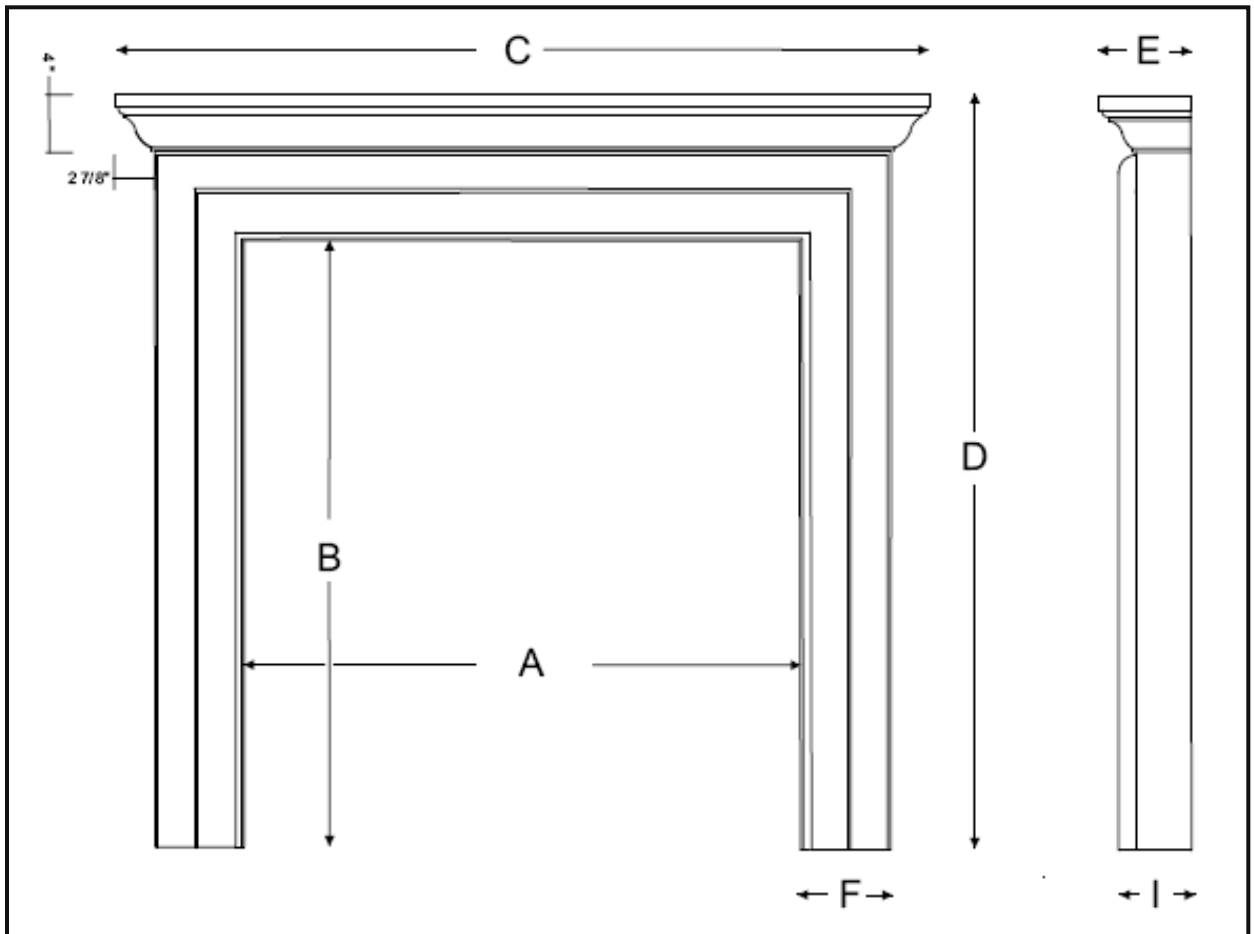

ESSEX

Precast Fireplace Mantel

<i>3 Sided</i>	A	B	C	D	E	F	G	H	I	Min. Hearth Size
ESS 3-38	38 1/4	42	56 1/2	52 1/2	6 1/4	6 1/4	N/A	N/A	4 1/2	56 x 18
ESS 3-43	43 1/4	42	61 5/8	52 1/2	6 1/4	6 1/4	N/A	N/A	4 1/2	60 x 18

The Essex is a one piece mantel. Legs can be cut to adjust for height or plinth blocks can be added to extend leg height. Hearths, flat stock, and plinths are separate items and all products are available in paint grade and TraverStone finishes.