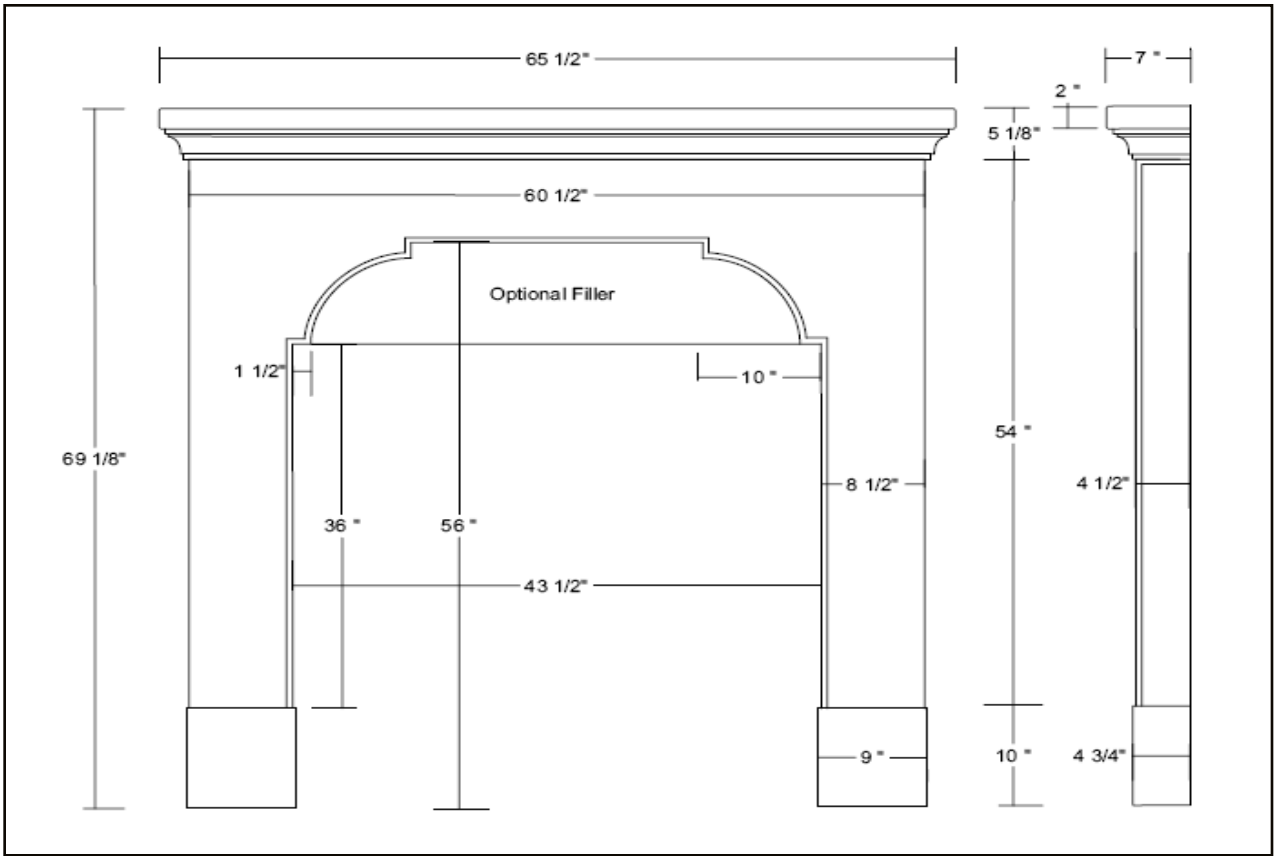

## Precast Fireplace Mantel

The Hermosa is a one piece mantel. Legs and/or plinth blocks can be cut to adjust for height. Hearths, flat stock, and plinth blocks are separate items and all products are available in paint grade and TraverStone finishes.