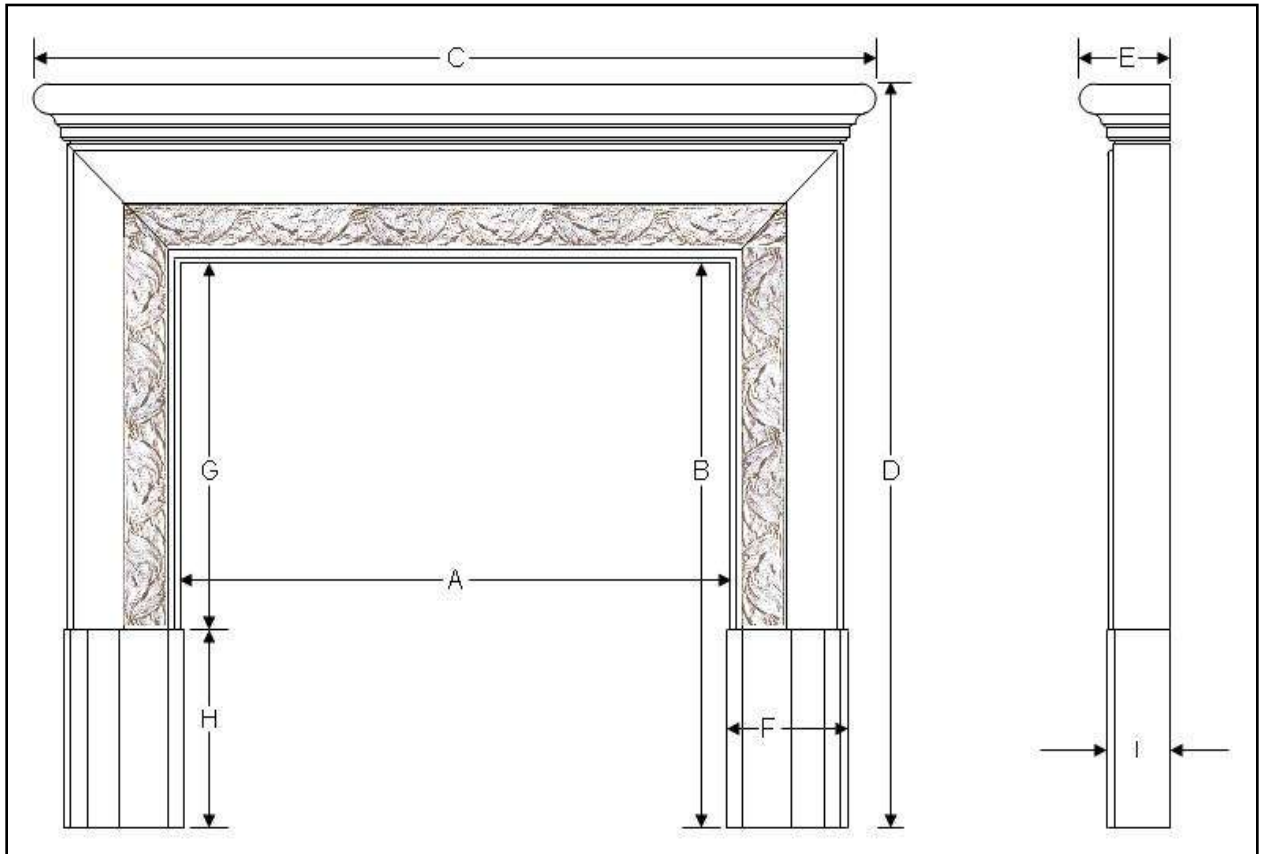

HEARTHCO INC.

Manufacturers of Precast & Wood Products

MALIBU

MALIBU

Precast Fireplace Mantel

<i>3 Sided</i>	A	B	C	D	E	F	G	H	I	Min. Hearth Size
MAL 3-38	38	to 40	61 1/2	to 53	6 1/2	9	28	12	4 1/2	60 x 18
MAL 3-43	43	to 43	66 1/2	to 56	6 1/2	9	28	15	4 1/2	66 x 20

The Malibu is a one piece mantel. Plinth blocks can be cut to adjust for height. Hearths and flat stock are separate items and all products are available in paint grade and TraverStone finishes.