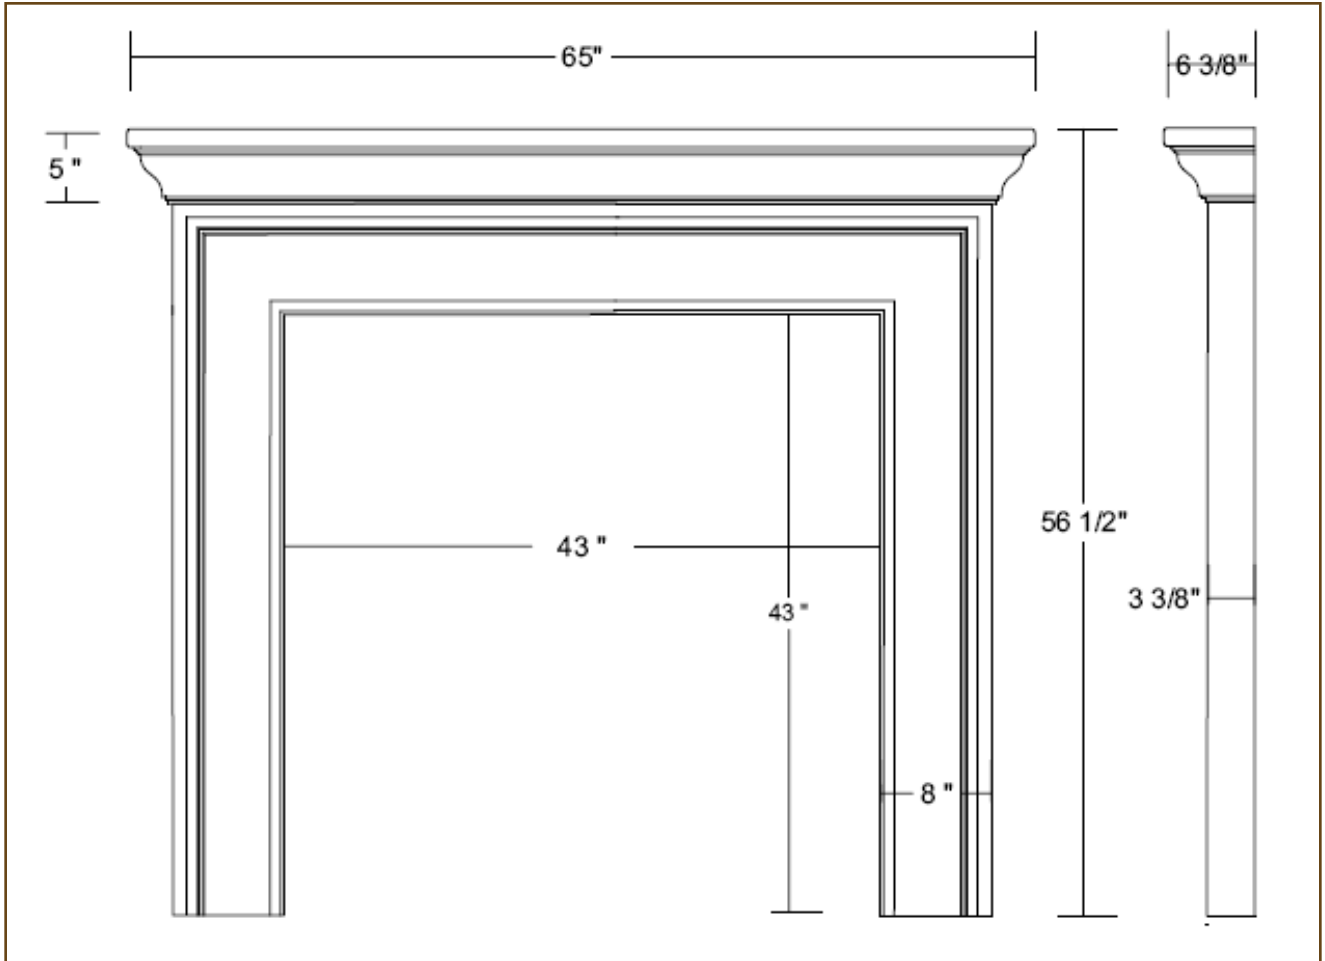

HEARTHCO INC.

Manufacturers of Precast & Wood Products

MERIDIAN

MERIDIAN

Precast Fireplace Mantel

The Meridian is a one piece mantel. Legs can be cut to adjust for height or plinth blocks can be added to extend leg height. Hearths and flat stock are separate items and all products are available in paint grade and TraverStone finishes.