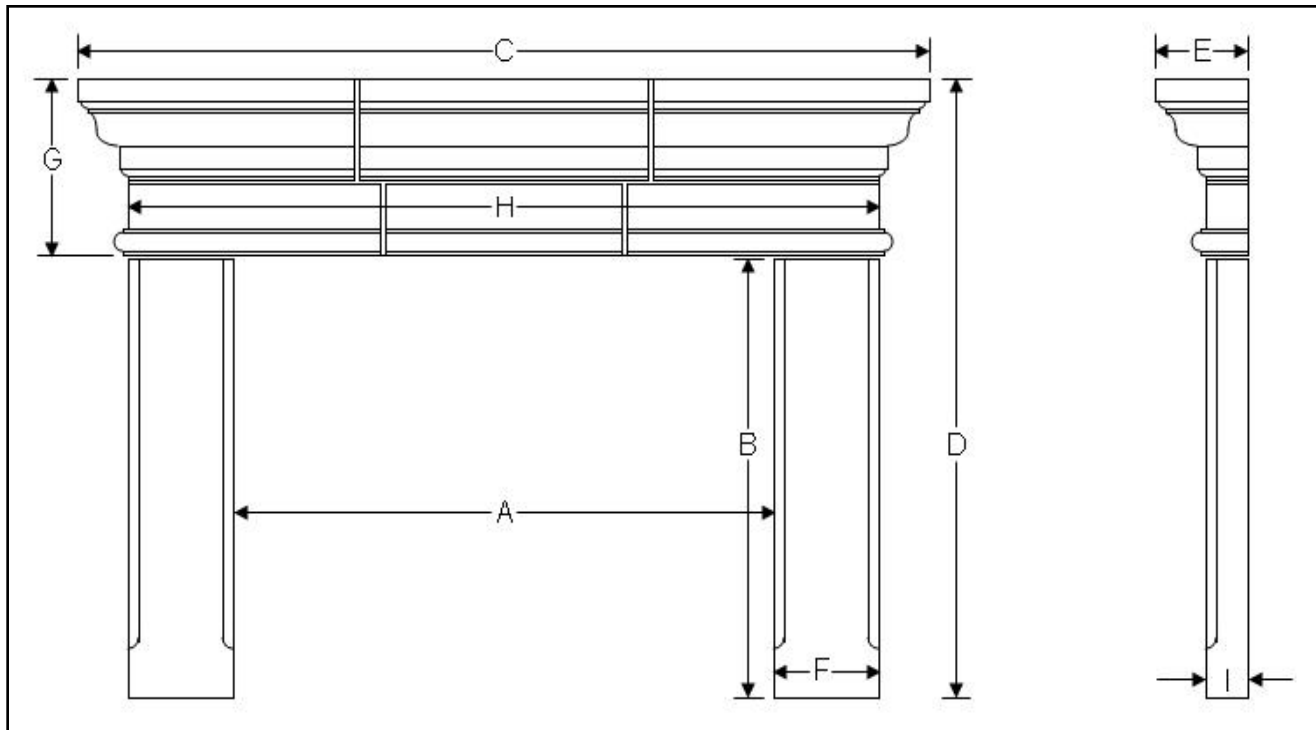

HEARTHCO INC.

Manufacturers of Precast & Wood Products

MESA

MESA

Precast Fireplace Mantel

The Mesa is a one piece mantel. Legs can be cut to adjust for height. Hearths and flat stock are separate items and all products are available in paint grade and TraverStone finishes.

<i>One Piece</i>	A	B	C	D	E	F	G	H	I	Min. Hearth Size
MES 3-35	35	38 1/2	57 1/2	51	6 1/2	8	12 1/2	51	3 1/4	56 x 18
MES 3-38	38	40 1/4	60	52 1/2	6 1/2	8	12 1/2	54	3 1/4	60 x 18