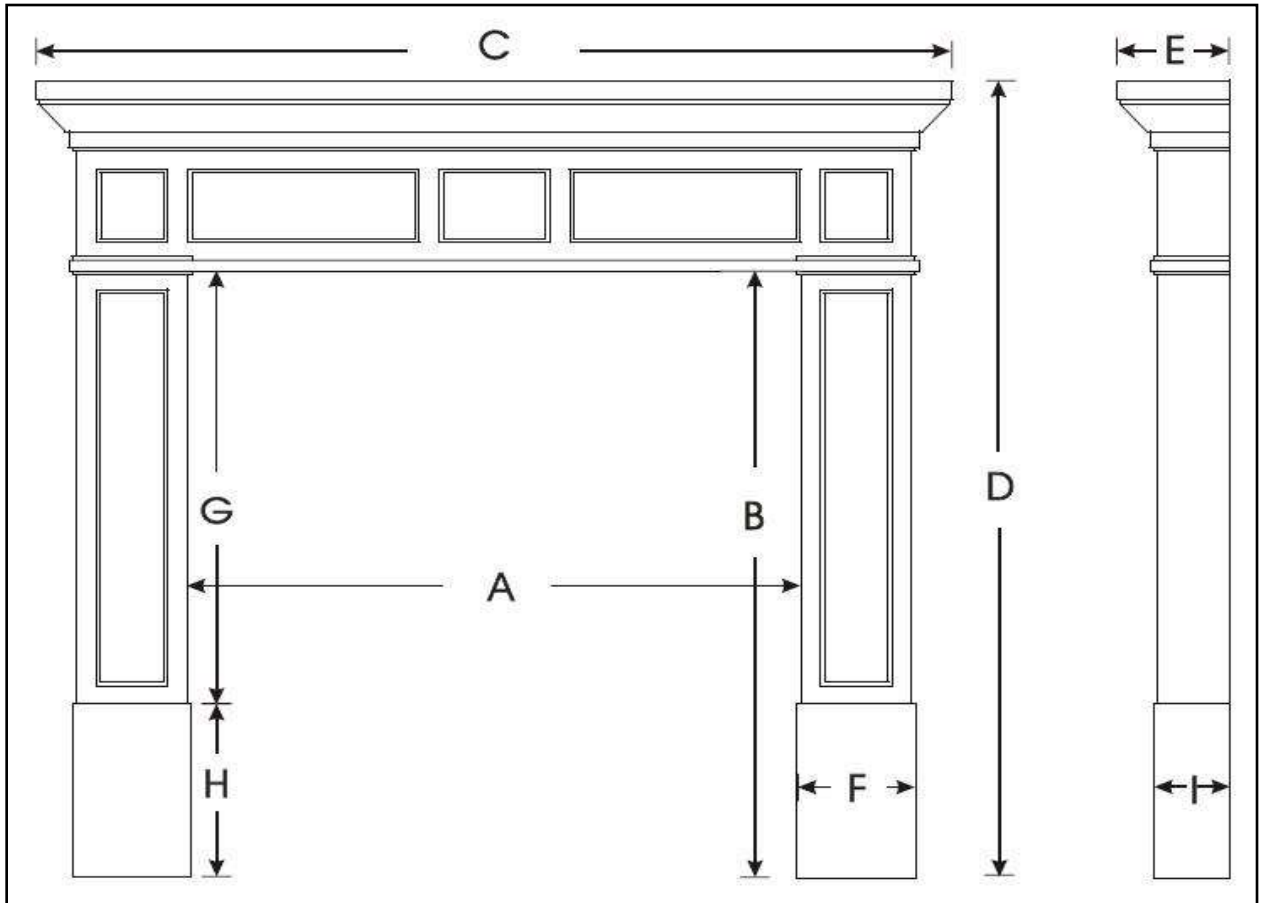

HEARTHCO INC.

Manufacturers of Precast & Wood Products

MISSION

MISSION

Precast Fireplace Mantel

<i>3 Sided</i>	A	B	C	D	E	F	G	H	I	Min. Hearth Size
MIS 3-38	38 3/4	41 5/8	58	55	7 1/8	7 1/2	29 1/2	12	4 3/4	60 x 18
MIS 3-43	43 3/4	41 5/8	63	55	7 1/8	7 1/2	29 1/2	12	4 3/4	66 x 20

The Mission is a one piece mantel. Plinth blocks can be cut to adjust for height. Hearths and flat stock are separate items and all products are available in paint grade and TraverStone finishes.