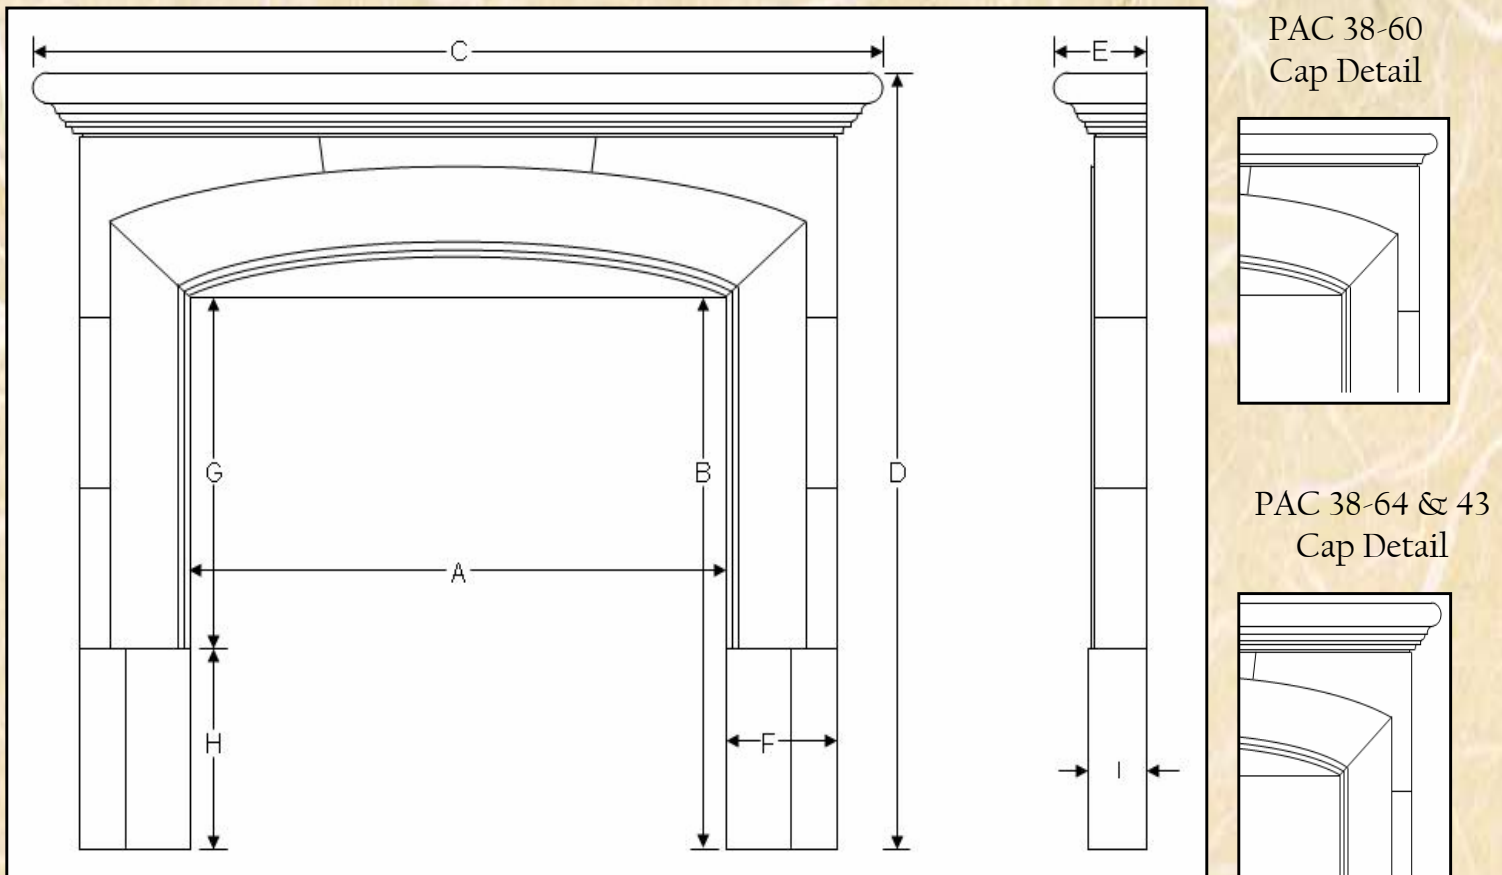

HEARTHCO INC.

Manufacturers of Precast & Wood Products

PACIFICA

PACIFICA

Precast Fireplace Surround

PAC 38-60
Cap Detail

PAC 38-64 & 43
Cap Detail

<i>3 Sided</i>	A	B	C	D	E	F	G	H	I	Min. Hearth Size
PAC 3-35	35	38 1/4	56 1/2	52	6 1/2	8 1/4	26 1/4	12	4	56 x 18
PAC 3-38-60	38 1/4	40 1/4	60	54 3/4	6	9 1/4	28 1/4	12	4 3/4	60 x 18
PAC 3-38-64	38 1/4	40 1/4	63 1/2	56	8	9 1/4	28 1/4	12	4 3/4	60 x 18
PAC 3-43	43 1/2	43 1/4	68 1/2	60	8	9 1/4	28 1/4	15	4 3/4	71 x 20

The Pacifica is a one piece mantel with a cap.

One piece mantels are manufactured with the cap, lintel, legs and plinth blocks all as one piece.

Hearths and accessories are ordered separately.

Corner Detail