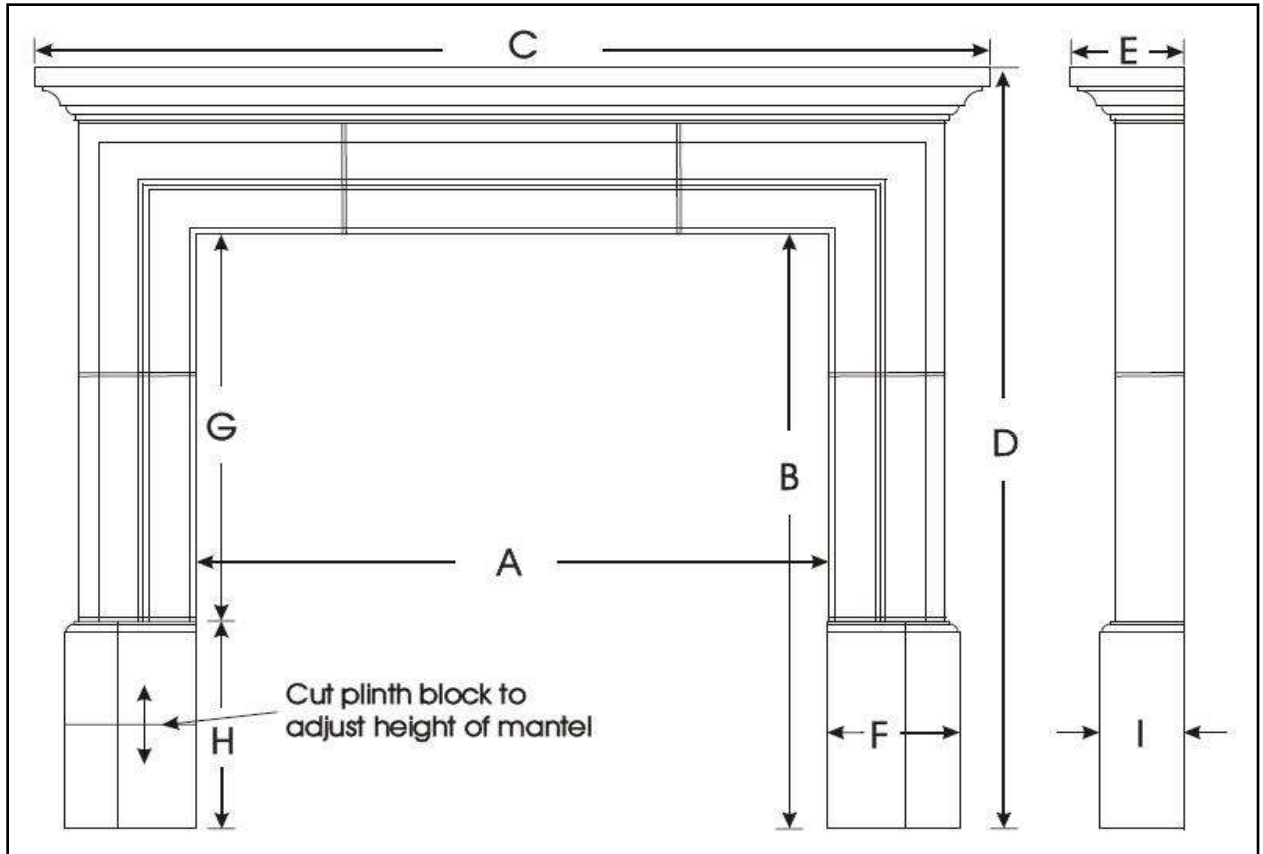

HEARTHCO INC.

Manufacturers of Precast & Wood Products

ROVANA

ROVANA

Precast Fireplace Mantel

<i>3 Sided</i>	A	B	C	D	E	F	G	H	I	Min. Hearth Size
ROV 3-38	38	40	60 1/2	55 1/2	8	9	28	12	5 3/4	60 x 18
ROV 3-43	43	43	65 1/2	55 1/2	8	9	28	15	5 3/4	66 x 20

The Rovana is a one piece mantel. Plinth blocks can be cut to adjust for height. Hearths and flat stock are separate items and all products are available in paint grade and TraverStone finishes.