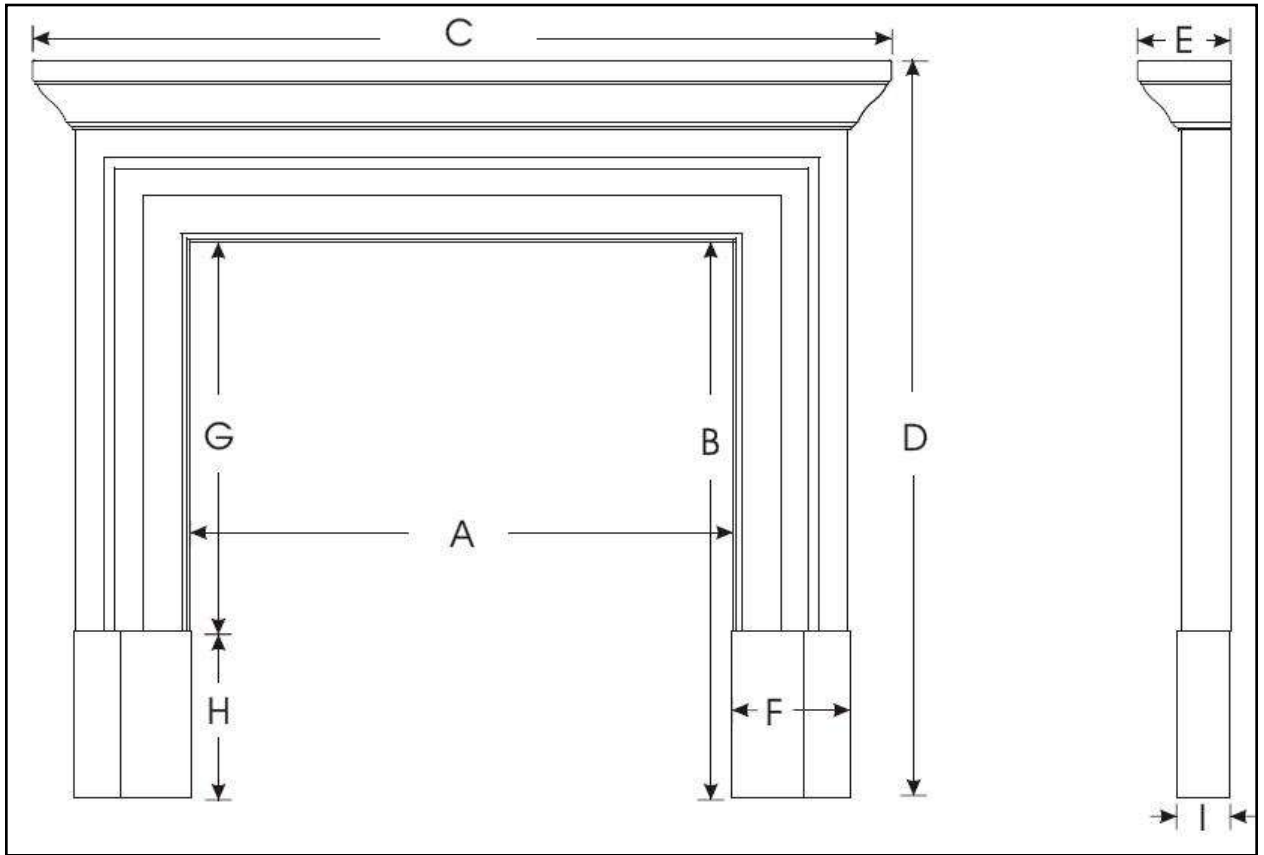

HEARTHCO INC.

Manufacturers of Precast & Wood Products

Above: Paint grade Tiburon on flush hearth.

Left: TraverStone Tiburon surround on Tiburon shelf.

TIBURON

TIBURON

Precast Fireplace Surround

<i>3 Sided</i>	A	B	C	D	E	F	G	H	I	Min. Hearth Size
TIB 3-35	35 1/4	to 41	57 1/4	to 54	6 1/2	8 1/4	26	15	3 5/8	56 x 18
TIB 3-38	38 1/4	to 40	60	to 53	6 1/2	8 1/4	28	12	3 5/8	60 x 18
TIB 3-43	43 1/4	to 43	65 1/4	to 56 1/2	6 1/2	8 1/4	28	15	3 5/8	66 x 20

The Tiburon is a one piece mantel. Plinth blocks can be cut to adjust for height. Hearths and flat stock are separate items and all products are available in paint grade and TraverStone finishes.