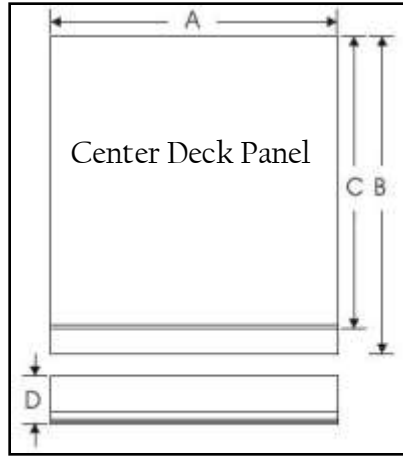

HEARTHCO INC.

Manufacturers of Precast & Wood Products

BULL NOSE HEARTH TILES

BULL NOSE HEARTH TILES

Bull Nose

Bull Nose Detail

<i>Bull Nose Pieces</i>	A	B	C	D	E
RH BN COR	26 1/4	24 1/4	26 1/4	24 1/4	4
RH BN CEN	24	26 1/4	24 1/4	4	N/A
RH BN RAD COR	26 1/4	24 1/4	26 1/4	24 1/4	4