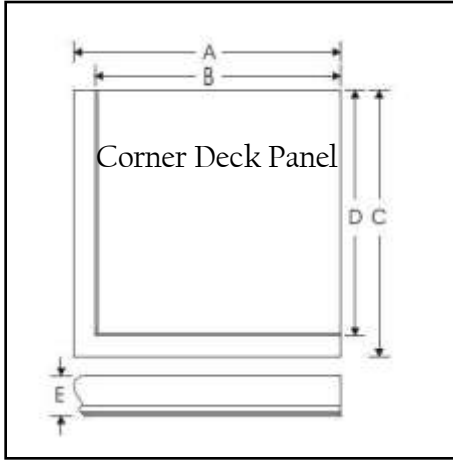

HEARTHCO INC.

Manufacturers of Precast & Wood Products

BULL NOSE HEARTH TILES

BULL NOSE HEARTH TILES

Bull Nose

Bull Nose Detail

<i>Bull Nose Pieces</i>	A	B	C	D	E
RH BN COR	26 1/4	24 1/4	26 1/4	24 1/4	4
RH BN CEN	24	26 1/4	24 1/4	4	N/A
RH BN RAD COR	26 1/4	24 1/4	26 1/4	24 1/4	4