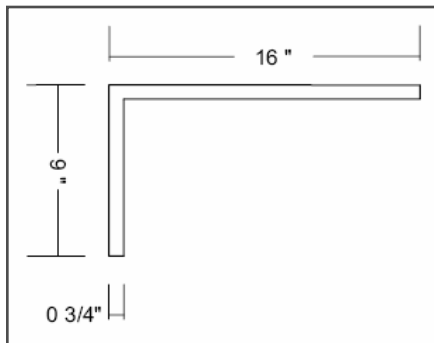

# FLAT STOCK

<i>Flat Stock</i>	A	B	C
FS 16-24-3/4	16	24	3/4
FS 16-24-1	16	24	1
FS 6-48-3/4	6	48	3/4
FS 8-48-1 1/2	8	48	1 1/2
FS 12-48-3/4	12	48	3/4
FS 18-48-3/4	18	48	3/4
FS 24-48-3/4	24	48	3/4
FS A 24-72-1	24	to 72	1

FS A 24-72-1 is an adjustable product and can be manufactured at any size within a 24"x 72" dimension.

FS COR 16-12-24

FS COR 12-9-18

Flat Stock can be used for various purposes; such as fillers, cladding.