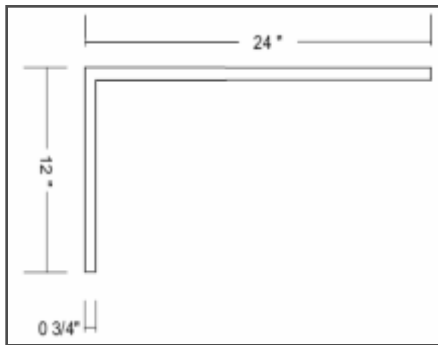

# FLAT STOCK

<i>Flat Stock</i>	A	B	C
FS 16-24-3/4	16	24	3/4
FS 16-24-1	16	24	1
FS 6-48-3/4	6	48	3/4
FS 8-48-1 1/2	8	48	1 1/2
FS 12-48-3/4	12	48	3/4
FS 18-48-3/4	18	48	3/4
FS 24-48-3/4	24	48	3/4
FS A 24-72-1	24	to 72	1

FS A 24-72-1 is an adjustable product and can be manufactured at any size within a 24"x 72" dimension.

FS COR 16-12-24

FS COR 12-9-18

Flat Stock can be used for various purposes; such as fillers, cladding.