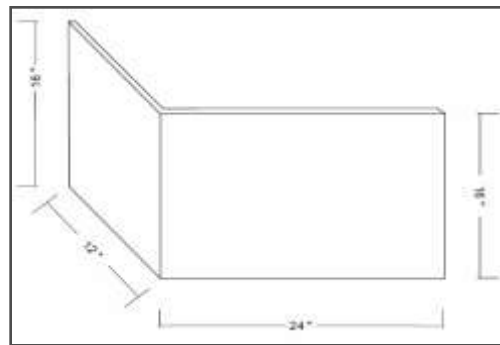

# FLAT STOCK

<i>Flat Stock</i>	A	B	C
FS 16-24-3/4	16	24	3/4
FS 16-24-1	16	24	1
FS 6-48-3/4	6	48	3/4
FS 8-48-1 1/2	8	48	1 1/2
FS 12-48-3/4	12	48	3/4
FS 18-48-3/4	18	48	3/4
FS 24-48-3/4	24	48	3/4
FS A 24-72-1	24	to 72	1

FS A 24-72-1 is an adjustable product and can be manufactured at any size within a 24"x 72" dimension.

FS COR 16-12-24

FS COR 12-9-18

Flat Stock can be used for various purposes; such as fillers, cladding.