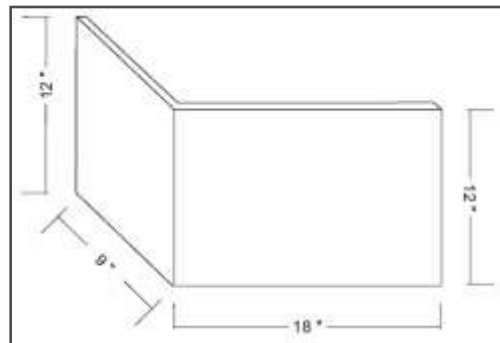

# FLAT STOCK

<i>Flat Stock</i>	A	B	C
FS 16-24-3/4	16	24	3/4
FS 16-24-1	16	24	1
FS 6-48-3/4	6	48	3/4
FS 8-48-1 1/2	8	48	1 1/2
FS 12-48-3/4	12	48	3/4
FS 18-48-3/4	18	48	3/4
FS 24-48-3/4	24	48	3/4
FS A 24-72-1	24	to 72	1

FS A 24-72-1 is an adjustable product and can be manufactured at any size within a 24"x 72" dimension.

FS COR 16-12-24

FS COR 12-9-18

Flat Stock can be used for various purposes; such as fillers, cladding.