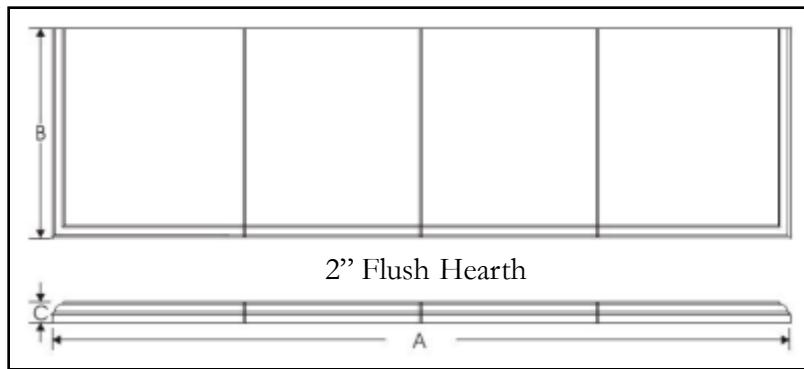

HEARTH CO INC.

Manufacturers of Precast & Wood Products

2" thick
Flush Hearth

1" thick
Flush Hearth

FLUSH HEARTH

FLUSH HEARTH

100" Flush Hearth
A=50" shown, 100" total

<i>Flush Hearth</i>	A	B	C
FH 51-18-1	51	18	1
FH 51-18-2	51	18	2
FH 56-18-1	56	18	1
FH 56-18-2	56	18	2
FH 60-18-1	60	18	1
FH 60-18-2	60	18	2
FH 60-20-2	60	20	2
FH 66-20-1	66	20	1
FH 66-20-2	66	20	2
FH 71-20-1	71	20	1
FH 71-20-2.25	71	20	2.25
FH A78-20-2.25	78	20	2.25
FH A90-25.5-2.25	90	25.5	2.25
FH 100-2	100	20	2

1" and 2" flush hearths are manufacture in one piece with false grout lines and an quarter round edge detail.

The adjustable hearth can be ordered to your specific width and depth. The thickness is a constant 2 1/4". The edge has an Ogee detail.