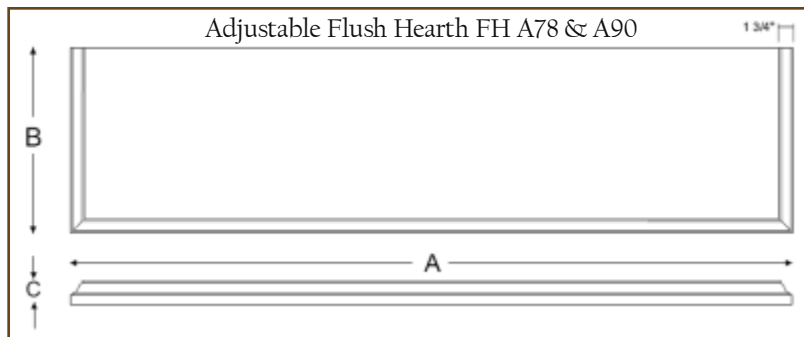

HEARTH CO INC.

Manufacturers of Precast & Wood Products

2" thick
Flush Hearth

1" thick
Flush Hearth

FLUSH HEARTH

FLUSH HEARTH

100" Flush Hearth
A=50" shown, 100" total

<i>Flush Hearth</i>	A	B	C
FH 51-18-1	51	18	1
FH 51-18-2	51	18	2
FH 56-18-1	56	18	1
FH 56-18-2	56	18	2
FH 60-18-1	60	18	1
FH 60-18-2	60	18	2
FH 60-20-2	60	20	2
FH 66-20-1	66	20	1
FH 66-20-2	66	20	2
FH 71-20-1	71	20	1
FH 71-20-2.25	71	20	2.25
FH A78-20-2.25	78	20	2.25
FH A90-25.5-2.25	90	25.5	2.25
FH 100-2	100	20	2

1" and 2" flush hearths are manufacture in one piece with false grout lines and an quarter round edge detail.

The adjustable hearth can be ordered to your specific width and depth. The thickness is a constant 2 1/4". The edge has an Ogee detail.