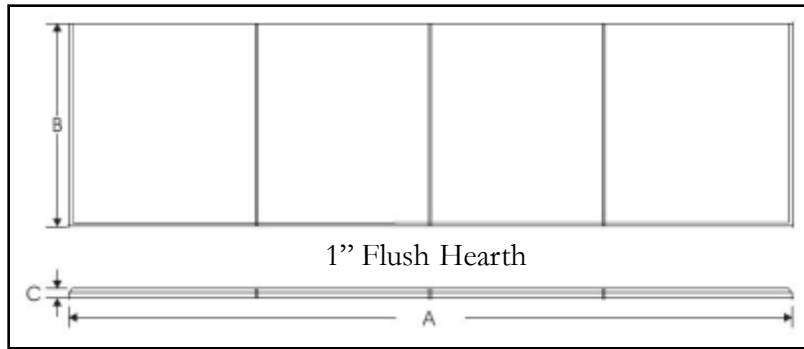

HEARTH CO INC.

Manufacturers of Precast & Wood Products

2" thick
Flush Hearth

1" thick
Flush Hearth

FLUSH HEARTH

FLUSH HEARTH

100" Flush Hearth
A=50" shown, 100" total

<i>Flush Hearth</i>	A	B	C
FH 51-18-1	51	18	1
FH 51-18-2	51	18	2
FH 56-18-1	56	18	1
FH 56-18-2	56	18	2
FH 60-18-1	60	18	1
FH 60-18-2	60	18	2
FH 60-20-2	60	20	2
FH 66-20-1	66	20	1
FH 66-20-2	66	20	2
FH 71-20-1	71	20	1
FH 71-20-2.25	71	20	2.25
FH A78-20-2.25	78	20	2.25
FH A90-25.5-2.25	90	25.5	2.25
FH 100-2	100	20	2

1" and 2" flush hearths are manufacture in one piece with false grout lines and an quarter round edge detail.

The adjustable hearth can be ordered to your specific width and depth. The thickness is a constant 2 1/4". The edge has an Ogee detail.