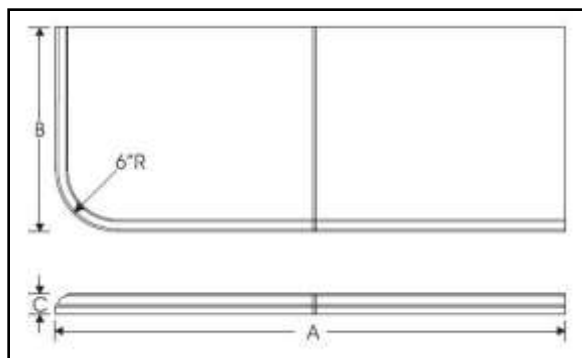

HEARTH CO INC.

Manufacturers of Precast & Wood Products

2" thick
Flush Hearth

1" thick
Flush Hearth

FLUSH HEARTH

FLUSH HEARTH

100" Flush Hearth
A=50" shown, 100" total

<i>Flush Hearth</i>	A	B	C
FH 51-18-1	51	18	1
FH 51-18-2	51	18	2
FH 56-18-1	56	18	1
FH 56-18-2	56	18	2
FH 60-18-1	60	18	1
FH 60-18-2	60	18	2
FH 60-20-2	60	20	2
FH 66-20-1	66	20	1
FH 66-20-2	66	20	2
FH 71-20-1	71	20	1
FH 71-20-2.25	71	20	2.25
FH A78-20-2.25	78	20	2.25
FH A90-25.5-2.25	90	25.5	2.25
FH 100-2	100	20	2

1" and 2" flush hearths are manufacture in one piece with false grout lines and an quarter round edge detail.

The adjustable hearth can be ordered to your specific width and depth. The thickness is a constant 2 1/4". The edge has an Ogee detail.