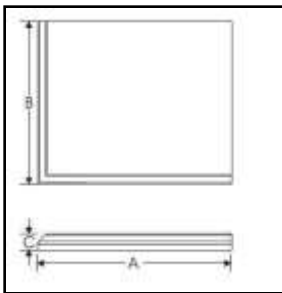

HEARTHCO INC.

Manufacturers of Precast & Wood Products

HEARTH TILES

HEARTH TILES

1" Hearth Tile Corner

1" Hearth Tile Center

1" Hearth Tile
Radius Corner

2" Hearth Tile
Clipped Corner

2" Hearth Tile Corner

2" Hearth Tile Center

2" Hearth Tile
Radius Corner

2" Hearth Tile
45° Corner

24" represents the panel size before the edge detail.

Left Shown,
Right Available

<i>Hearth Tiles</i>	A	B	C	D	E
HT COR-1	24	24	1	N/A	N/A
HT RAD-COR-1	24	24	1	N/A	N/A
HT CEN-1	24	24	1	N/A	N/A
HT COR-2	25	25	2	N/A	N/A
HT RAD-COR-2	25	25	2	N/A	N/A
HT CEN-2	24	25	2	N/A	N/A
HT COR-2 45 LT & RT	28	24	4	34	2
HT CLP COR-2	24	24	2	17	12