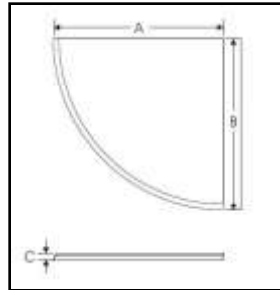

HEARTHCO INC.

Manufacturers of Precast & Wood Products

HEARTH TILES

HEARTH TILES

1" Hearth Tile Corner

1" Hearth Tile Center

1" Hearth Tile
Radius Corner

2" Hearth Tile
Clipped Corner

2" Hearth Tile Corner

2" Hearth Tile Center

2" Hearth Tile
Radius Corner

2" Hearth Tile
45° Corner

24" represents the panel size before the edge detail.

Left Shown,
Right Available

<i>Hearth Tiles</i>	A	B	C	D	E
HT COR-1	24	24	1	N/A	N/A
HT RAD-COR-1	24	24	1	N/A	N/A
HT CEN-1	24	24	1	N/A	N/A
HT COR-2	25	25	2	N/A	N/A
HT RAD-COR-2	25	25	2	N/A	N/A
HT CEN-2	24	25	2	N/A	N/A
HT COR-2 45 LT & RT	28	24	4	34	2
HT CLP COR-2	24	24	2	17	12