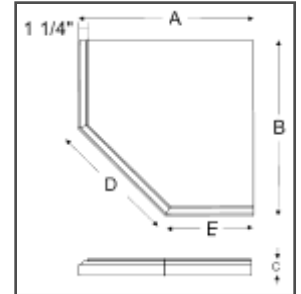

HEARTHCO INC.

Manufacturers of Precast & Wood Products

HEARTH TILES

HEARTH TILES

1" Hearth Tile Corner

1" Hearth Tile Center

1" Hearth Tile
Radius Corner

2" Hearth Tile
Clipped Corner

2" Hearth Tile Corner

2" Hearth Tile Center

2" Hearth Tile
Radius Corner

2" Hearth Tile
45° Corner

24" represents the panel size before the edge detail.

Left Shown,
Right Available

<i>Hearth Tiles</i>	A	B	C	D	E
HT COR-1	24	24	1	N/A	N/A
HT RAD-COR-1	24	24	1	N/A	N/A
HT CEN-1	24	24	1	N/A	N/A
HT COR-2	25	25	2	N/A	N/A
HT RAD-COR-2	25	25	2	N/A	N/A
HT CEN-2	24	25	2	N/A	N/A
HT COR-2 45 LT & RT	28	24	4	34	2
HT CLP COR-2	24	24	2	17	12