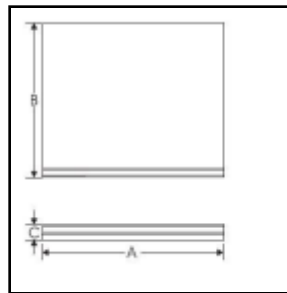

2" Hearth Tile Corner

2" Hearth Tile Center

2" Hearth Tile
Radius Corner

2" Hearth Tile
45° Corner

24" represents the panel size before the edge detail.

Left Shown,
Right Available

<i>Hearth Tiles</i>	A	B	C	D	E
HT COR-1	24	24	1	N/A	N/A
HT RAD-COR-1	24	24	1	N/A	N/A
HT CEN-1	24	24	1	N/A	N/A
HT COR-2	25	25	2	N/A	N/A
HT RAD-COR-2	25	25	2	N/A	N/A
HT CEN-2	24	25	2	N/A	N/A
HT COR-2 45 LT & RT	28	24	4	34	2
HT CLP COR-2	24	24	2	17	12