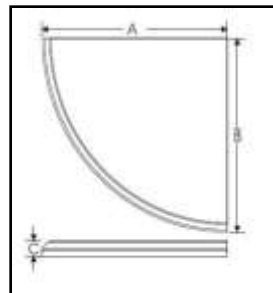

HEARTHCO INC.

Manufacturers of Precast & Wood Products

HEARTH TILES

HEARTH TILES

1" Hearth Tile Corner

1" Hearth Tile Center

1" Hearth Tile
Radius Corner

2" Hearth Tile
Clipped Corner

2" Hearth Tile Corner

2" Hearth Tile Center

2" Hearth Tile
Radius Corner

2" Hearth Tile
45° Corner

24" represents the panel size before the edge detail.

Left Shown,
Right Available

<i>Hearth Tiles</i>	A	B	C	D	E
HT COR-1	24	24	1	N/A	N/A
HT RAD-COR-1	24	24	1	N/A	N/A
HT CEN-1	24	24	1	N/A	N/A
HT COR-2	25	25	2	N/A	N/A
HT RAD-COR-2	25	25	2	N/A	N/A
HT CEN-2	24	25	2	N/A	N/A
HT COR-2 45 LT & RT	28	24	4	34	2
HT CLP COR-2	24	24	2	17	12