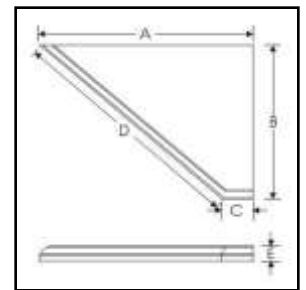

HEARTHCO INC.

Manufacturers of Precast & Wood Products

HEARTH TILES

HEARTH TILES

1" Hearth Tile Corner

1" Hearth Tile Center

1" Hearth Tile
Radius Corner

2" Hearth Tile
Clipped Corner

2" Hearth Tile Corner

2" Hearth Tile Center

2" Hearth Tile
Radius Corner

2" Hearth Tile
45° Corner

24" represents the panel size before the edge detail.

Left Shown,
Right Available

<i>Hearth Tiles</i>	A	B	C	D	E
HT COR-1	24	24	1	N/A	N/A
HT RAD-COR-1	24	24	1	N/A	N/A
HT CEN-1	24	24	1	N/A	N/A
HT COR-2	25	25	2	N/A	N/A
HT RAD-COR-2	25	25	2	N/A	N/A
HT CEN-2	24	25	2	N/A	N/A
HT COR-2 45 LT & RT	28	24	4	34	2
HT CLP COR-2	24	24	2	17	12