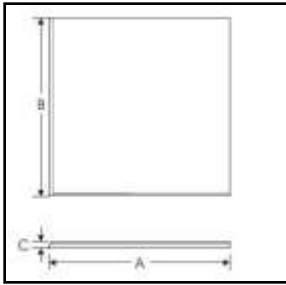

HEARTHCO INC.

Manufacturers of Precast & Wood Products

HEARTH TILES

HEARTH TILES

1" Hearth Tile Corner

1" Hearth Tile Center

1" Hearth Tile
Radius Corner

2" Hearth Tile
Clipped Corner

2" Hearth Tile Corner

2" Hearth Tile Center

2" Hearth Tile
Radius Corner

2" Hearth Tile
45° Corner

24" represents the panel size before the edge detail.

Left Shown,
Right Available

<i>Hearth Tiles</i>	A	B	C	D	E
HT COR-1	24	24	1	N/A	N/A
HT RAD-COR-1	24	24	1	N/A	N/A
HT CEN-1	24	24	1	N/A	N/A
HT COR-2	25	25	2	N/A	N/A
HT RAD-COR-2	25	25	2	N/A	N/A
HT CEN-2	24	25	2	N/A	N/A
HT COR-2 45 LT & RT	28	24	4	34	2
HT CLP COR-2	24	24	2	17	12