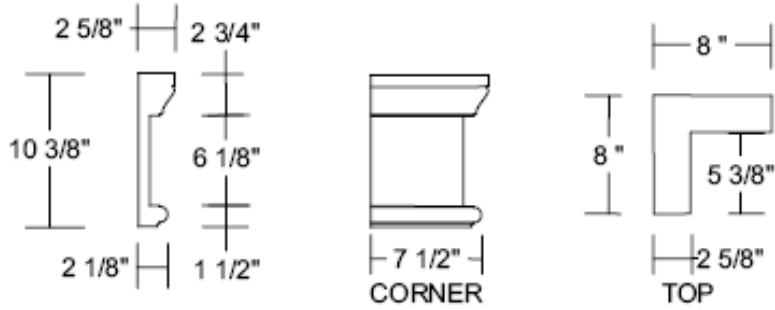

6" INLAY TRIM