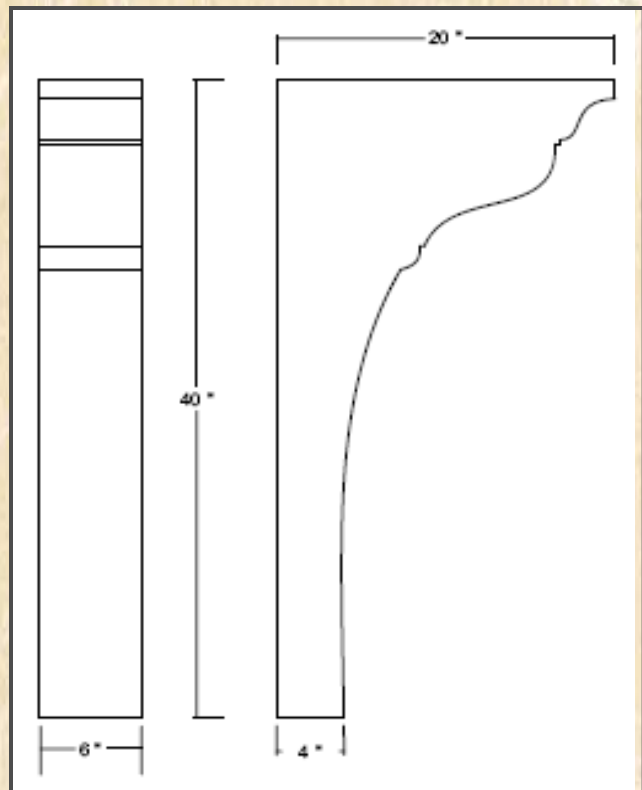

40-20-6 Corbel

CORBELS