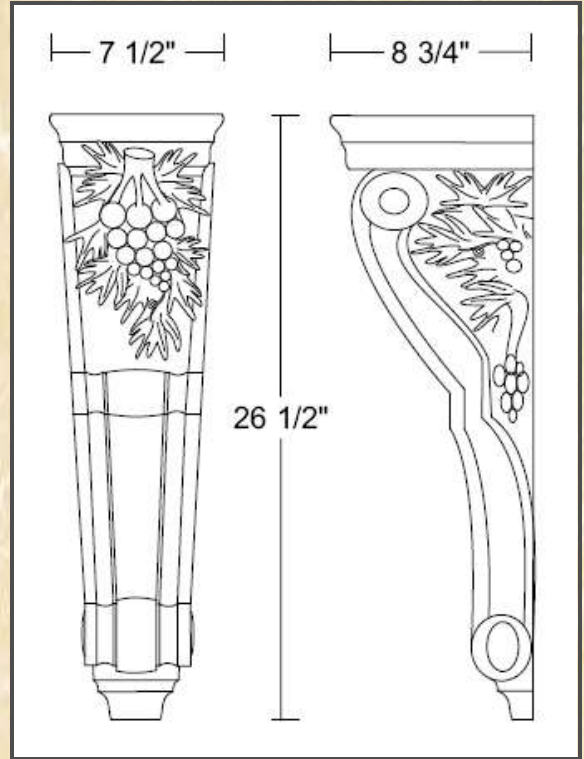

# HEARTHCO INC.

Manufacturers of Precast & Wood Products

Pinnacle Corbel

40-20-6 Corbel

# CORBELS

Napa Grape Vine Corbels

Summit Corbel

Part #	Description	Price
CBEL 40-20-6	Corbel - 40" x 20" x 6" Paint Grade	\$ 133.00
CBEL NGV	Corbel - Napa Grape Vine 26 5/8" - 8 3/4" - 7 1/2" Paint Grade	\$ 133.00
CBEL SUM	Corbel - Summit - 15 1/2" x 6 3/4" x 10" Paint Grade	\$ 110.00
CBEL PIN	Corbel - Pinnacle - 12 1/4" x 5" x 8" Paint Grade	\$ 87.00
CBEL 40-20-6 TS	Corbel - 40" x 20" x 6" TraverStone	\$ 213.00
CBEL NGV TS	Corbel - Napa Grape Vine 26 5/8" - 8 3/4" - 7 1/2" TraverStone	\$ 213.00
CBEL SUM TS	Corbel - Summit - 15 1/2" x 6 3/4" x 10" TraverStone	\$ 176.00
CBEL PIN TS	Corbel - Pinnacle - 12 1/4" x 5" x 8" TraverStone	\$ 139.00