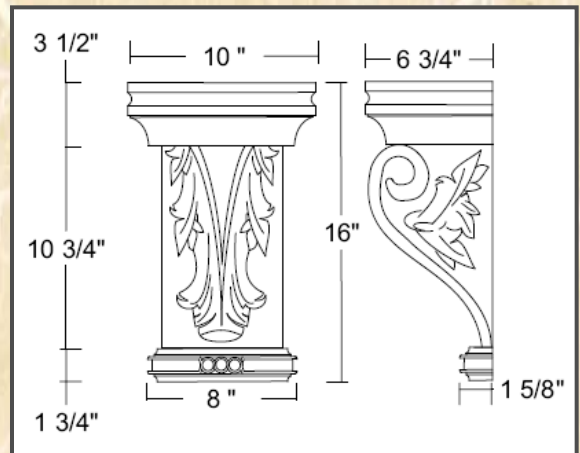

# CORBELS

Napa Grape Vine Corbels

Summit Corbel

Part #	Description	Price
CBEL 40-20-6	Corbel - 40" x 20" x 6" Paint Grade	\$ 133.00
CBEL NGV	Corbel - Napa Grape Vine 26 5/8" - 8 3/4" - 7 1/2" Paint Grade	\$ 133.00
CBEL SUM	Corbel - Summit - 15 1/2" x 6 3/4" x 10" Paint Grade	\$ 110.00
CBEL PIN	Corbel - Pinnacle - 12 1/4" x 5" x 8" Paint Grade	\$ 87.00
CBEL 40-20-6 TS	Corbel - 40" x 20" x 6" TraverStone	\$ 213.00
CBEL NGV TS	Corbel - Napa Grape Vine 26 5/8" - 8 3/4" - 7 1/2" TraverStone	\$ 213.00
CBEL SUM TS	Corbel - Summit - 15 1/2" x 6 3/4" x 10" TraverStone	\$ 176.00
CBEL PIN TS	Corbel - Pinnacle - 12 1/4" x 5" x 8" TraverStone	\$ 139.00