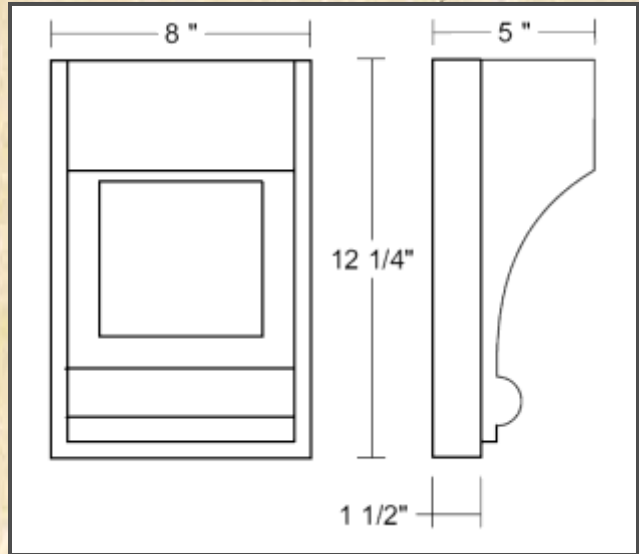

HEARTHCO INC.

Manufacturers of Precast & Wood Products

Pinnacle Corbel