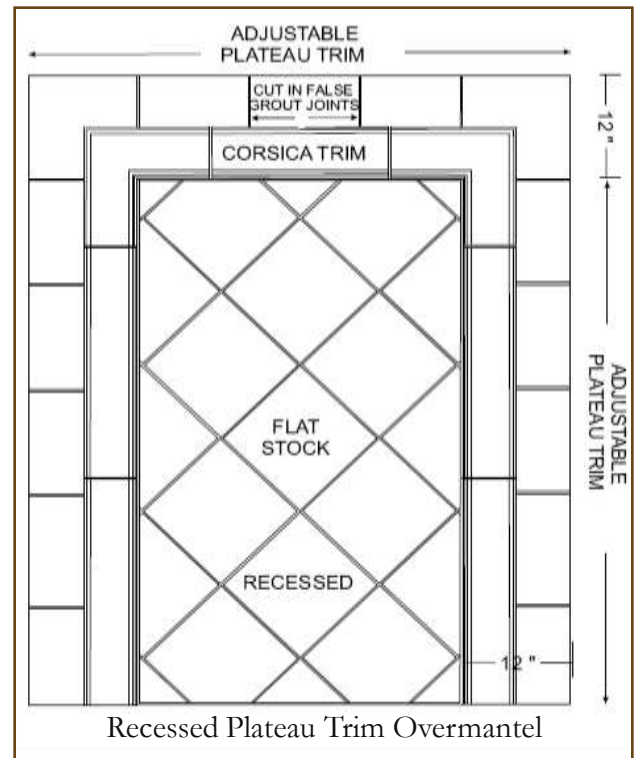

# HEARTHCO INC.

Manufacturers of Precast & Wood Products

**3" INLAY TRIM**

**SANTA BARBARA ARCHED**

**FLAT STOCK W/CAP & TRIM**

**PLATEAU RECESSED**

# OVERMANTELS

These overmantels are assembled with various parts of Flat Stock, Plateau Trim, Santa Barbara Trim, Corsica Trim, 3" Inlay Trim and Adjustable Caps. All items need to be ordered separately. See the "Product Information" section of HearthCo's Product Catalog for further ordering and installation instructions. Ask your HearthCo representative for assistance when designing an overmantel.