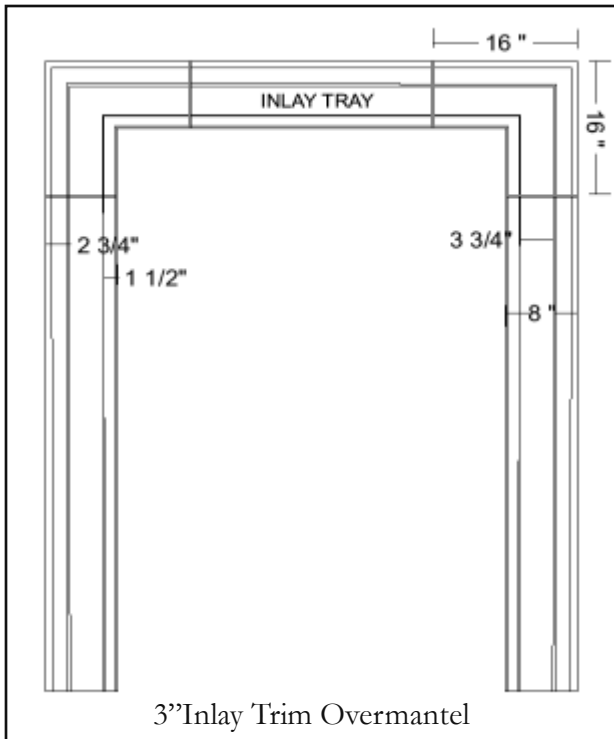

OVERMANTELS

These overmantels are assembled with various parts of Flat Stock, Plateau Trim, Santa Barbara Trim, Corsica Trim, 3" Inlay Trim and Adjustable Caps. All items need to be ordered separately. See the "Product Information" section of HearthCo's Product Catalog for further ordering and installation instructions. Ask your HearthCo representative for assistance when designing an overmantel.