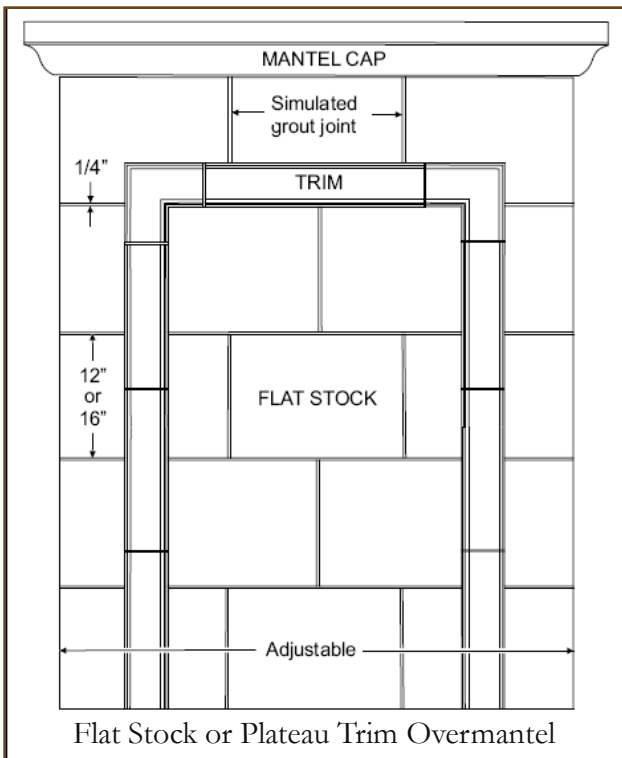

OVERMANTELS

These overmantels are assembled with various parts of Flat Stock, Plateau Trim, Santa Barbara Trim, Corsica Trim, 3" Inlay Trim and Adjustable Caps. All items need to be ordered separately. See the "Product Information" section of HearthCo's Product Catalog for further ordering and installation instructions. Ask your HearthCo representative for assistance when designing an overmantel.