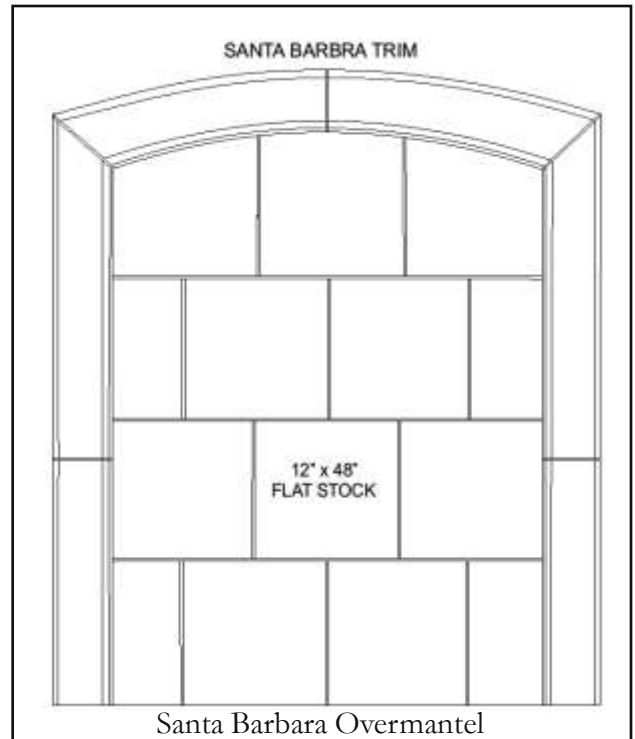

OVERMANTELS

These overmantels are assembled with various parts of Flat Stock, Plateau Trim, Santa Barbara Trim, Corsica Trim, 3" Inlay Trim and Adjustable Caps. All items need to be ordered separately. See the "Product Information" section of HearthCo's Product Catalog for further ordering and installation instructions. Ask your HearthCo representative for assistance when designing an overmantel.