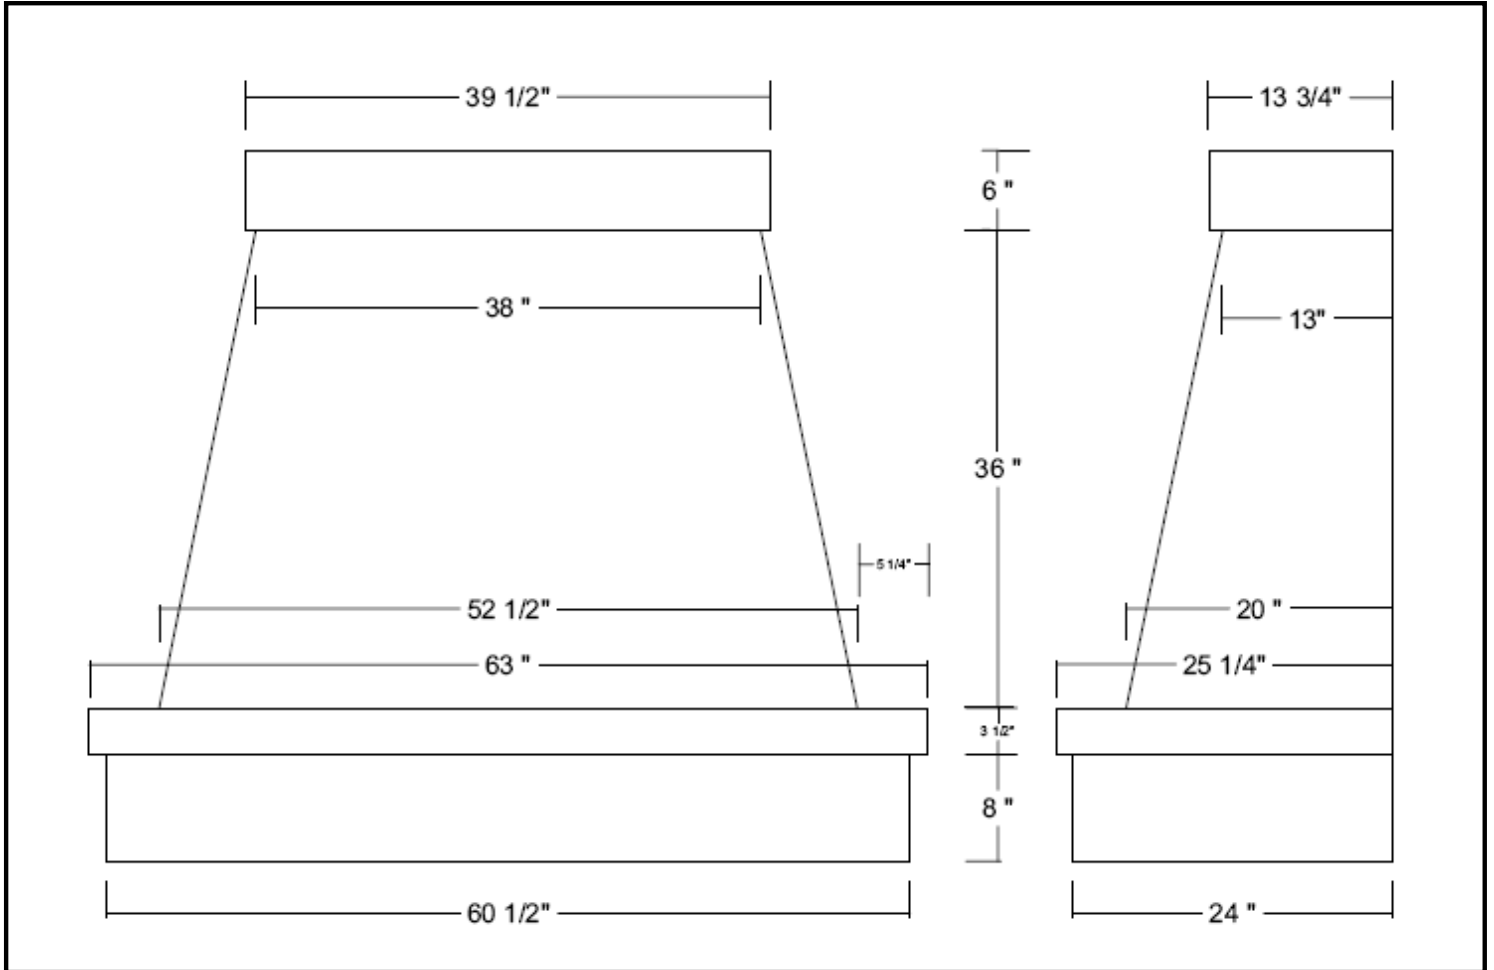

HEARTHCO INC.

Manufacturers of Precast & Wood Products

SAN JOSE KITCHEN HOOD

SAN JOSE KITCHEN HOOD

The San Jose kitchen hood has four components. The Support box which the material is attached, The lower band, the upper hood and flat stock which is used to trim the top of the hood and the exhaust vent inside the lower band. Corbels are optional, see selections on page 130 and 131.