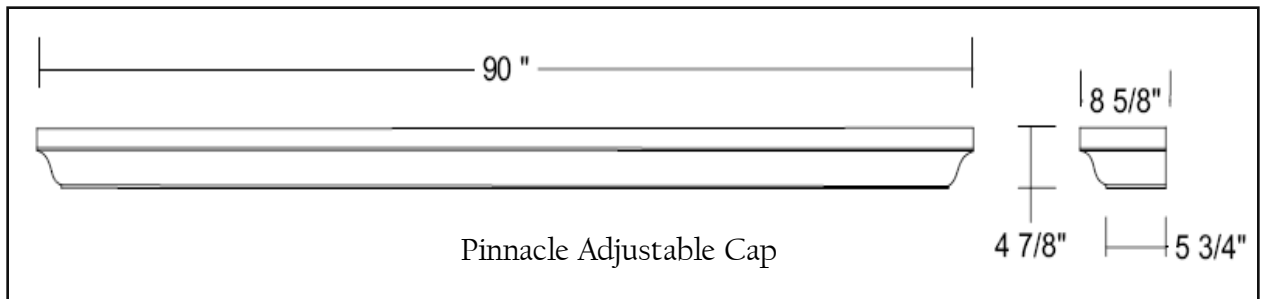

HEARTHCO INC.

Manufacturers of Precast & Wood Products

Dublin Cap with Corsica Trim

El Dorado Cap over Flat Stock mantel

Pinnacle Cap on overmantel

Dublin Cap on overmantel

ADJUSTABLE CAPS

ADJUSTABLE CAPS

When ordering an adjustable cap you must give the length of the longest portion of the cap which we refer to as the "C" dimension. The depth can be adjusted by cutting it to the necessary depth during installation.