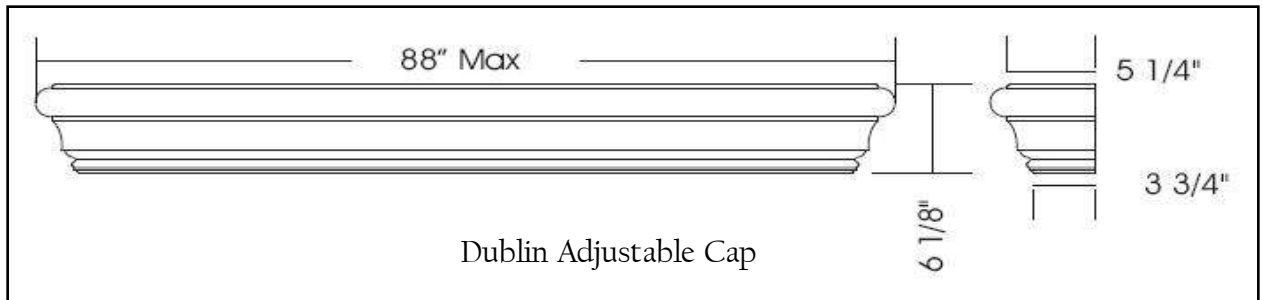

HEARTHCO INC.

Manufacturers of Precast & Wood Products

Dublin Cap with Corsica Trim

El Dorado Cap over Flat Stock mantel

Pinnacle Cap on overmantel

Dublin Cap on overmantel

ADJUSTABLE CAPS

ADJUSTABLE CAPS

When ordering an adjustable cap you must give the length of the longest portion of the cap which we refer to as the "C" dimension. The depth can be adjusted by cutting it to the necessary depth during installation.