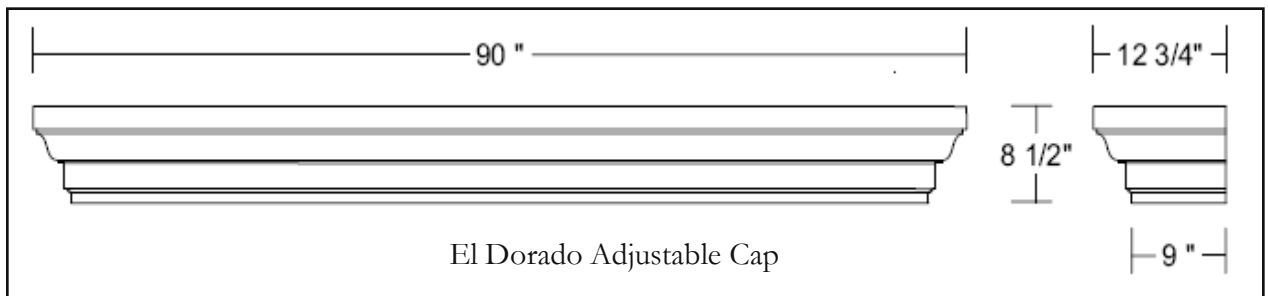

HEARTHCO INC.

Manufacturers of Precast & Wood Products

Dublin Cap with Corsica Trim

El Dorado Cap over Flat Stock mantel

Pinnacle Cap on overmantel

Dublin Cap on overmantel

ADJUSTABLE CAPS

ADJUSTABLE CAPS

When ordering an adjustable cap you must give the length of the longest portion of the cap which we refer to as the "C" dimension. The depth can be adjusted by cutting it to the necessary depth during installation.