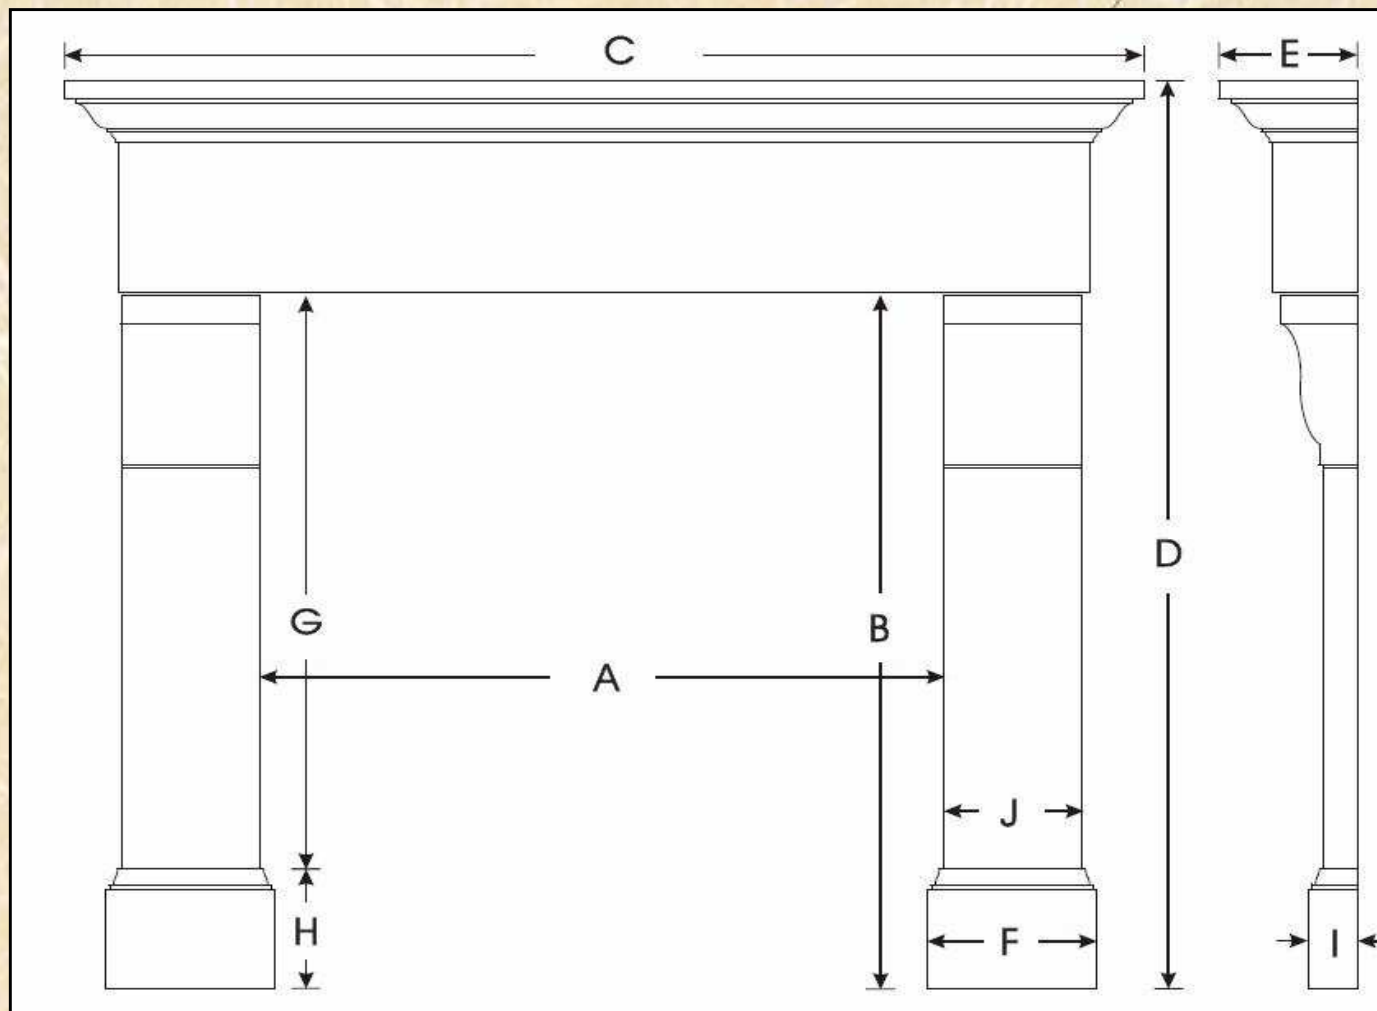

HEARTHCO INC.

Manufacturers of Precast & Wood Products

BISHOP

BISHOP

Precast Fireplace Surround

<i>Multi Piece</i>	A	B	C	D	E	F	G	H	I	J	Min. Hearth Size
BIS 70	42 5/16	56 1/2	70	71 3/4	9	11	48	8 1/2	3 1/4	9	71 x 20

The Bishop is a multi-piece mantel. The cap and lintel are manufactured as one piece. Multi-piece mantels come as individual components; the legs and lintel are ordered individually. Hearths and accessories are ordered separately.