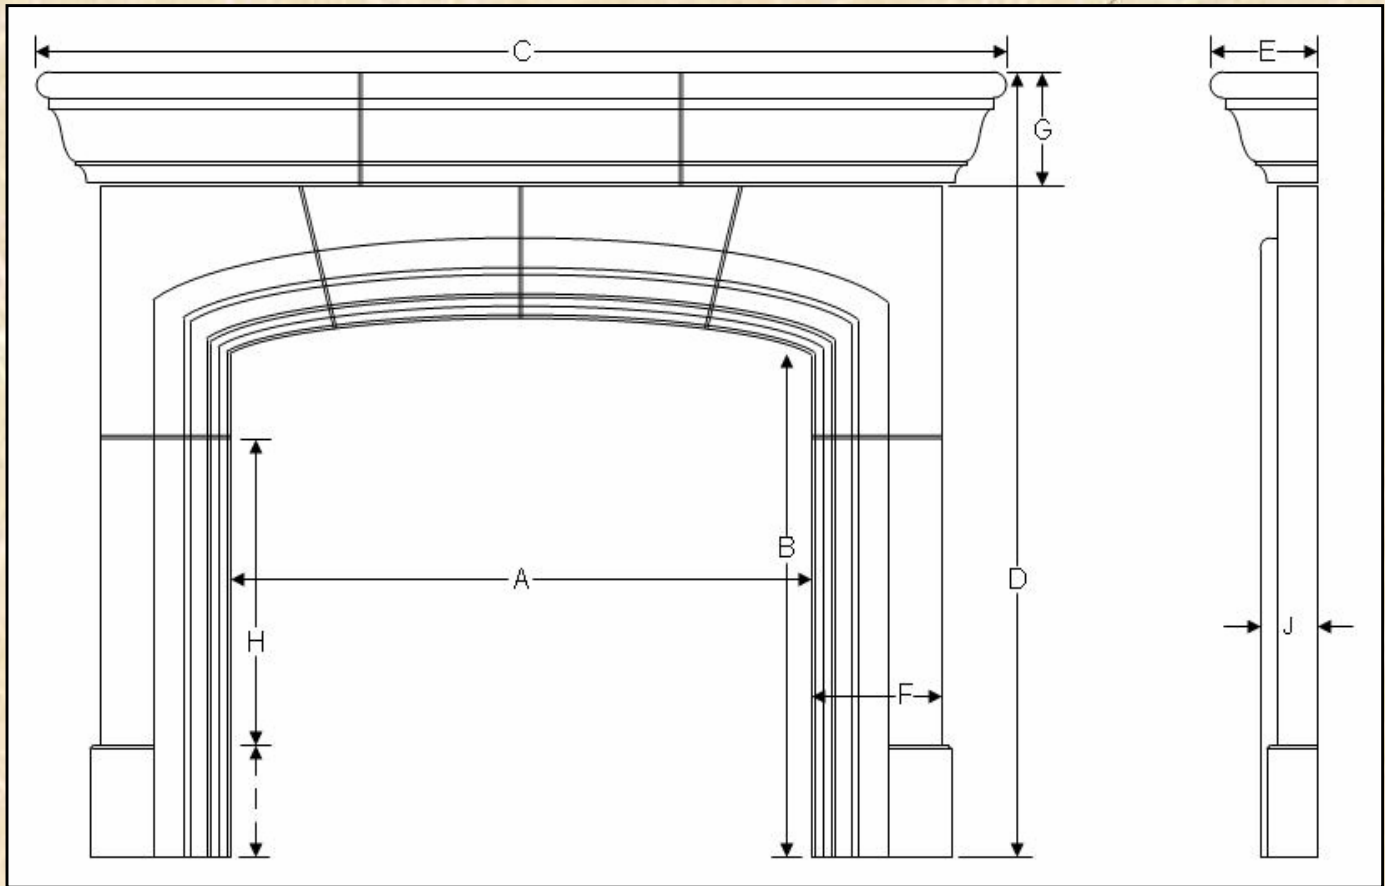

## Precast Fireplace Surround

<i>Multi Piece</i>	A	B	C	D	E	F	G	H	I	J	Min. Hearth Size
CAP 43	43	to 42	73	to 63	8	10	8	28	8	4	71 x 20

The Capitola is a multi-piece mantel. The cap and lintel are manufactured as separate pieces. Multi-piece mantels come as individual components; the legs, cap, and lintel are ordered individually. Hearths and accessories are ordered separately.