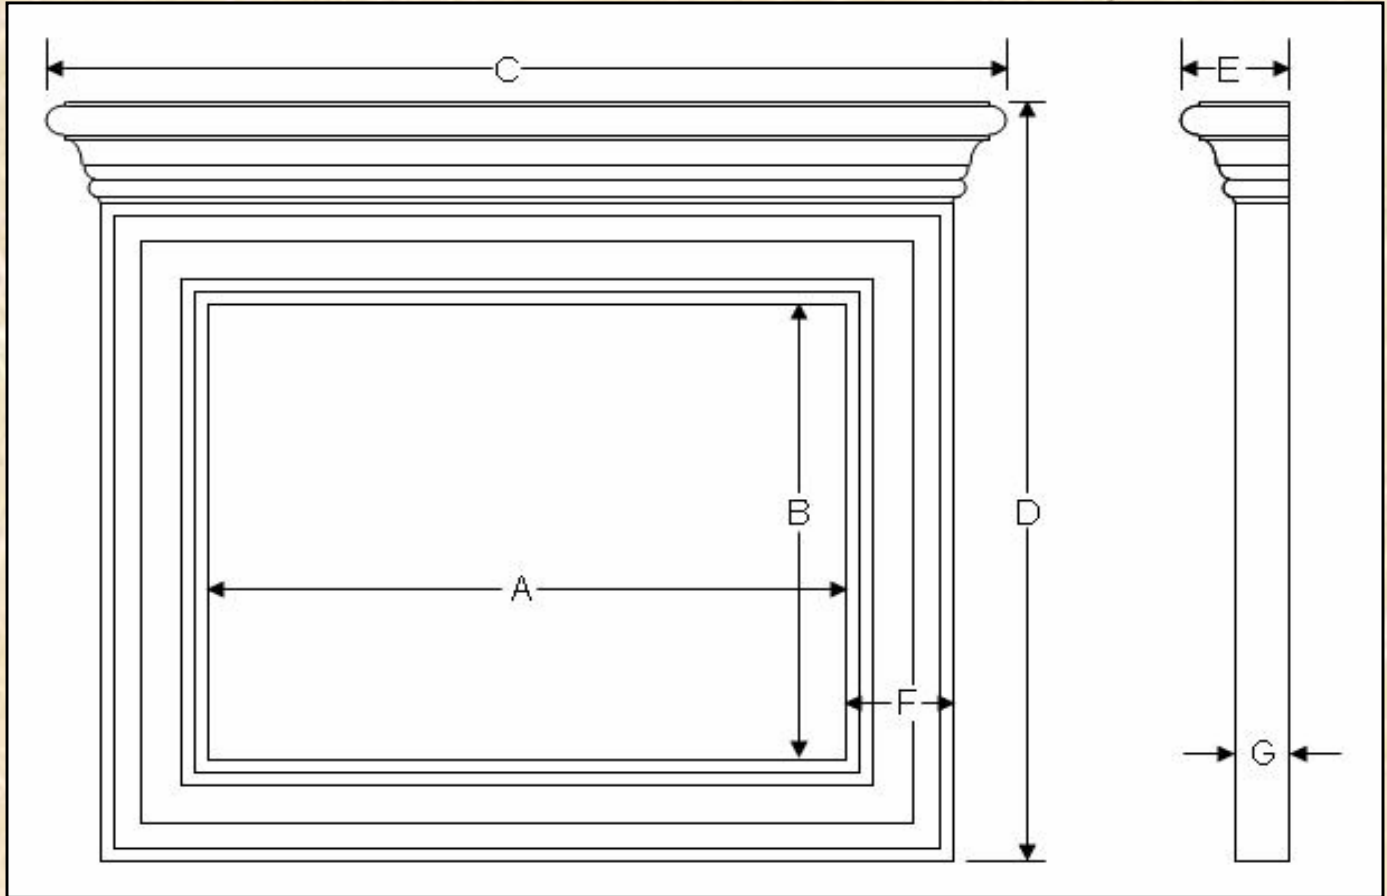

HEARTHCO INC.

Manufacturers of Precast & Wood Products

DUBLIN PICTURE FRAME

DUBLIN

Picture Frame Precast Fireplace Surround

<i>Picture Frame</i>	A	B	C	D	E	F	G	Min. Hearth Size
DUB 4-3431	34	31	52	49	5 1/2	6	3 1/2	N/A
DUB 4-3833	38	33	56	51	5 1/2	6	3 1/2	N/A
DUB 4-3836	38	36	56	54	5 1/2	6	3 1/2	N/A
DUB 4-4336	43	36	61	54	5 1/2	6	3 1/2	N/A

The Dublin is a one piece mantel with a cap.

Picture frame mantels are manufactured as one piece.

Hearths and accessories are ordered separately.

Corner Detail

Finishes Available

Paint Grade

TraverStone