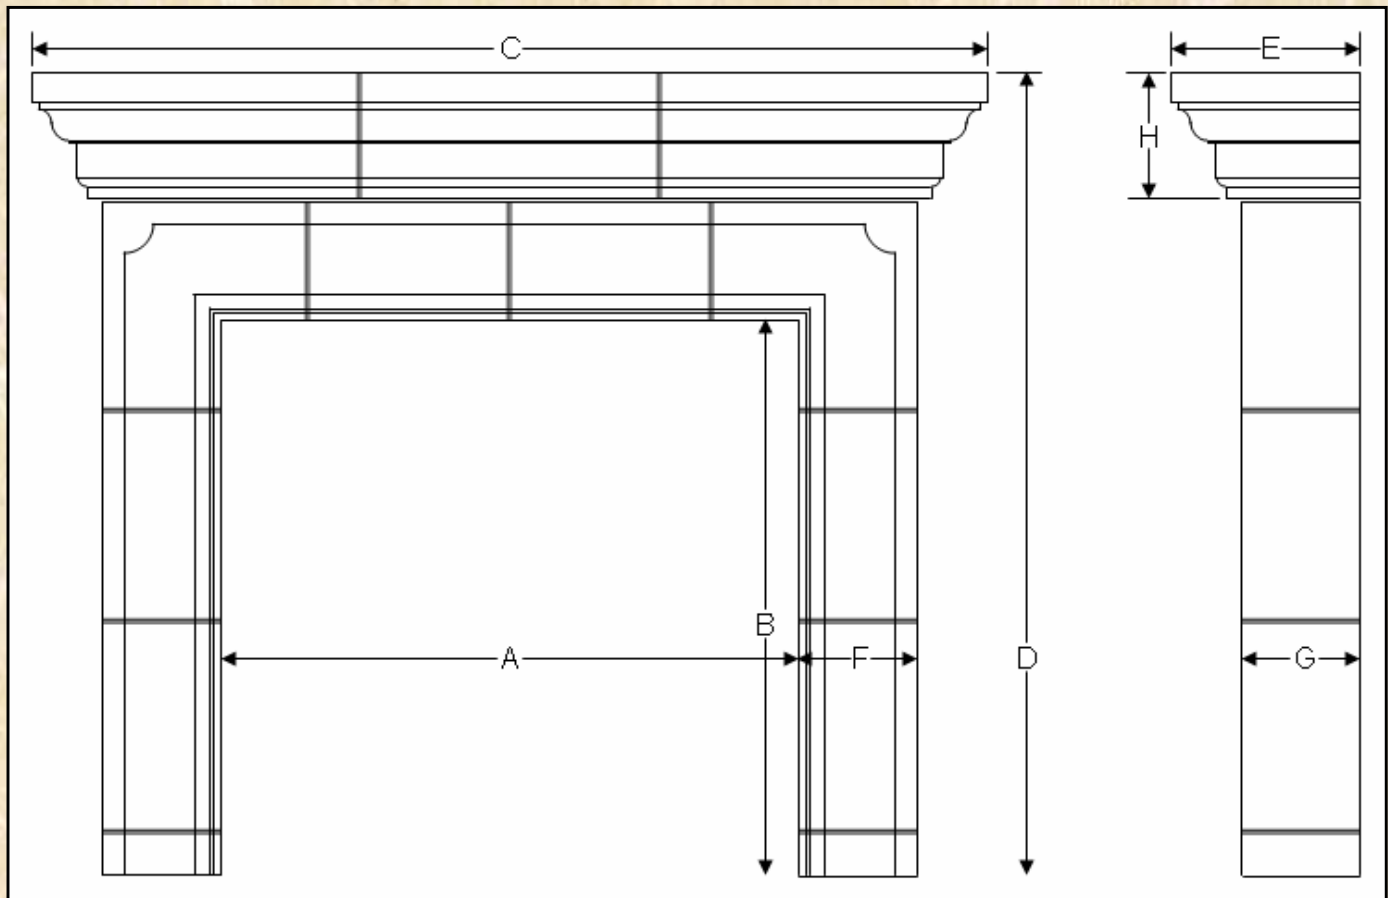

## Precast Fireplace Surround

3 Sided	A	B	C	D	E	F	G	H	Min. Hearth Size
ELD 3-38	38 1/4	to 48	64	to 64	12 3/4	8	8	8 1/2	66 x 20
ELD 3-46	46 1/8	to 48	72	to 64	12 3/4	8	8	8 1/2	71 x 20

The El Dorado is sold as a one piece surround. The cap is shipped separately from the surround. Hearths and accessories are ordered separately.