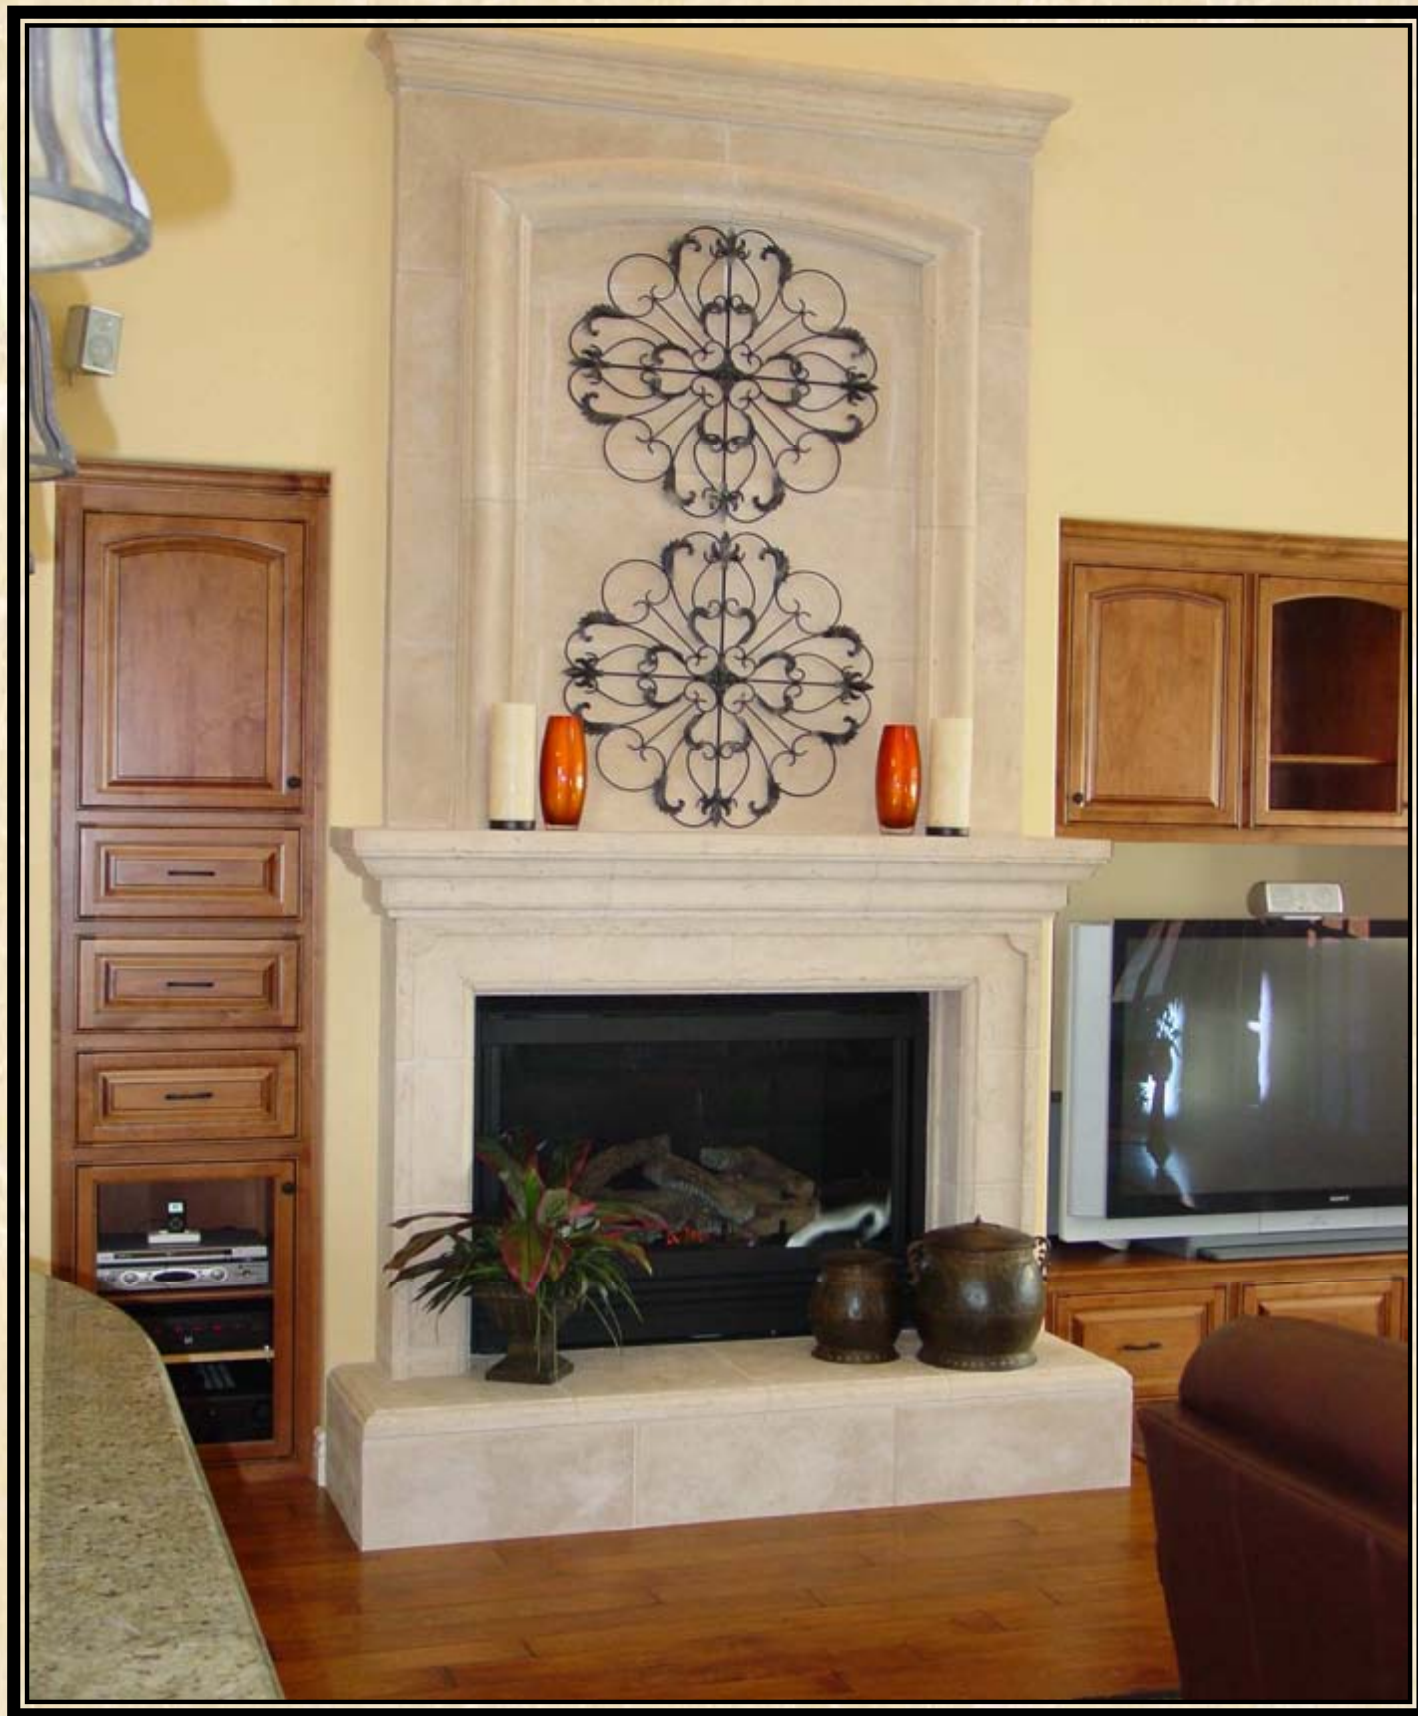

HEARTH Co INC.

Manufacturers of Precast & Wood Products

EL DORADO