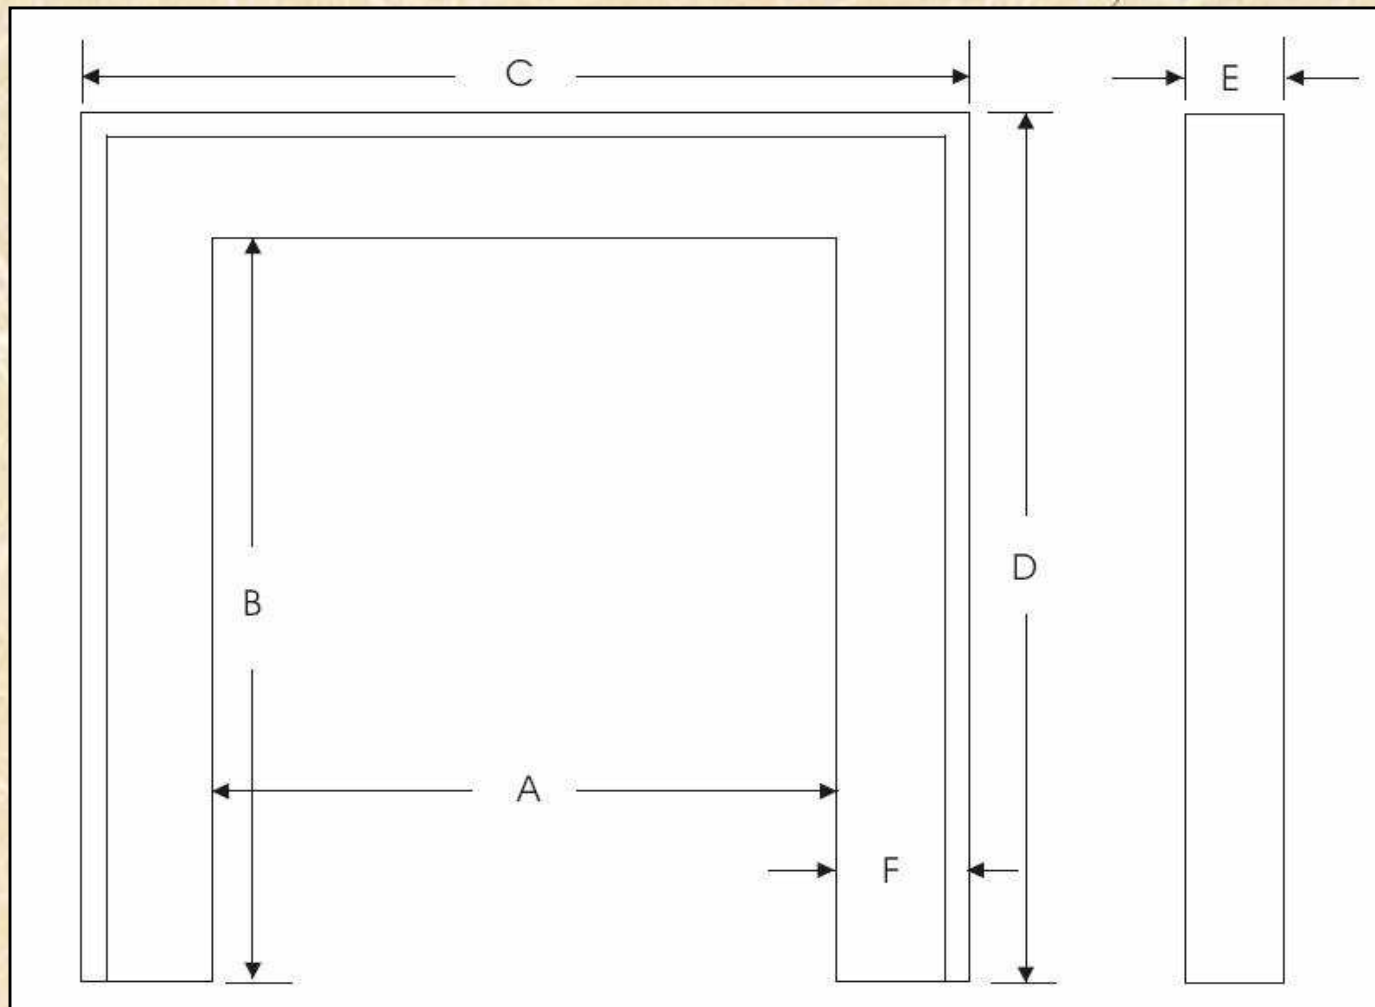

HEARTHCO INC.

Manufacturers of Precast & Wood Products

FRISCO

FRISCO

Precast Fireplace Surround

<i>3 Sided</i>	A	B	C	D	E	F	Min. Hearth Size
FRI 3-34	34	to 48	50	to 56	6	8	56 x 18

The Frisco is a one piece mantel without a cap.

One piece mantels are manufactured with the lintel and legs all as one piece.

Hearths and accessories are ordered separately.

Corner Detail

Finishes Available

Paint Grade

TraverStone