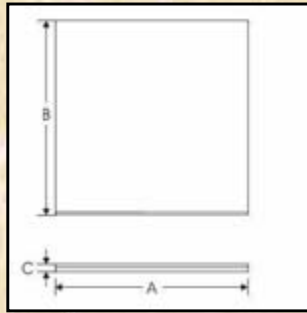

1" Hearth Tile
Center