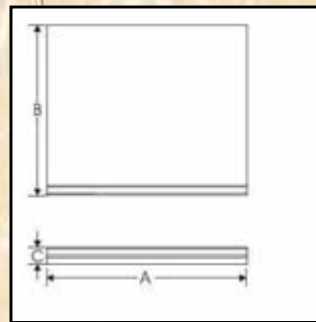

# PRECAST HEARTH TILES

1" Hearth Tile  
Corner

1" Hearth Tile  
Center

1" Hearth Tile  
Radius Corner

2" Hearth Tile  
Corner

2" Hearth Tile  
Center

2" Hearth Tile  
Radius Corner

2" Hearth Tile  
45° Corner

24" represents the panel size before the edge detail.

Left Shown,  
Right Available

<i>Hearth Tiles</i>	A	B	C	D	E
HT COR-1	24	24	1	N/A	N/A
HT RAD-COR-1	24	24	1	N/A	N/A
HT CEN-1	24	24	1	N/A	N/A
HT COR-2	25	25	2	N/A	N/A
HT RAD-COR-2	25	25	2	N/A	N/A
HT CEN-2	24	25	2	N/A	N/A
HT COR-2 45 LT & RT	28	24	4	34	2