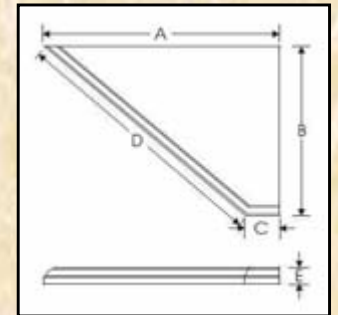

# PRECAST HEARTH TILES

1" Hearth Tile  
Corner

1" Hearth Tile  
Center

1" Hearth Tile  
Radius Corner

2" Hearth Tile  
Corner

2" Hearth Tile  
Center

2" Hearth Tile  
Radius Corner

2" Hearth Tile  
45° Corner

24" represents the panel size before the edge detail.

Left Shown,  
Right Available

<i>Hearth Tiles</i>	A	B	C	D	E
HT COR-1	24	24	1	N/A	N/A
HT RAD-COR-1	24	24	1	N/A	N/A
HT CEN-1	24	24	1	N/A	N/A
HT COR-2	25	25	2	N/A	N/A
HT RAD-COR-2	25	25	2	N/A	N/A
HT CEN-2	24	25	2	N/A	N/A
HT COR-2 45 LT & RT	28	24	4	34	2