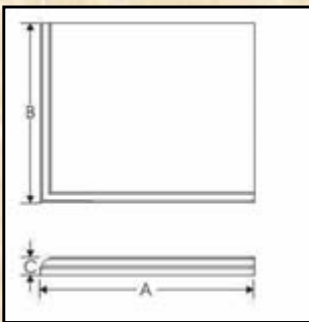

# PRECAST HEARTH TILES

1" Hearth Tile  
Corner

1" Hearth Tile  
Center

1" Hearth Tile  
Radius Corner

2" Hearth Tile  
Corner

2" Hearth Tile  
Center

2" Hearth Tile  
Radius Corner

2" Hearth Tile  
45° Corner

24" represents the panel size before the edge detail.

Left Shown,  
Right Available

<i>Hearth Tiles</i>	A	B	C	D	E
HT COR-1	24	24	1	N/A	N/A
HT RAD-COR-1	24	24	1	N/A	N/A
HT CEN-1	24	24	1	N/A	N/A
HT COR-2	25	25	2	N/A	N/A
HT RAD-COR-2	25	25	2	N/A	N/A
HT CEN-2	24	25	2	N/A	N/A
HT COR-2 45 LT & RT	28	24	4	34	2