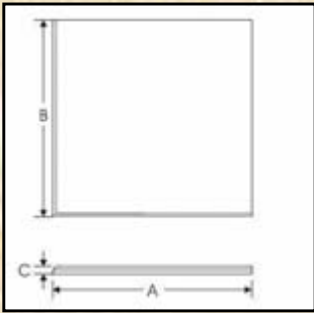

# PRECAST HEARTH TILES

1" Hearth Tile  
Corner

1" Hearth Tile  
Center

1" Hearth Tile  
Radius Corner

2" Hearth Tile  
Corner

2" Hearth Tile  
Center

2" Hearth Tile  
Radius Corner

2" Hearth Tile  
45° Corner

24" represents the panel size before the edge detail.

Left Shown,  
Right Available

<i>Hearth Tiles</i>	A	B	C	D	E
HT COR-1	24	24	1	N/A	N/A
HT RAD-COR-1	24	24	1	N/A	N/A
HT CEN-1	24	24	1	N/A	N/A
HT COR-2	25	25	2	N/A	N/A
HT RAD-COR-2	25	25	2	N/A	N/A
HT CEN-2	24	25	2	N/A	N/A
HT COR-2 45 LT & RT	28	24	4	34	2