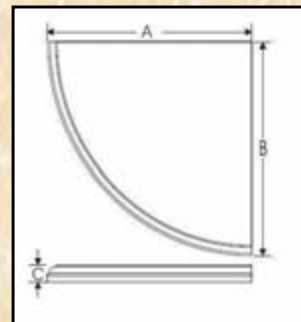

# PRECAST HEARTH TILES

1" Hearth Tile  
Corner

1" Hearth Tile  
Center

1" Hearth Tile  
Radius Corner

2" Hearth Tile  
Corner

2" Hearth Tile  
Center

2" Hearth Tile  
Radius Corner

2" Hearth Tile  
45° Corner

24" represents the panel size before the edge detail.

Left Shown,  
Right Available

<i>Hearth Tiles</i>	A	B	C	D	E
HT COR-1	24	24	1	N/A	N/A
HT RAD-COR-1	24	24	1	N/A	N/A
HT CEN-1	24	24	1	N/A	N/A
HT COR-2	25	25	2	N/A	N/A
HT RAD-COR-2	25	25	2	N/A	N/A
HT CEN-2	24	25	2	N/A	N/A
HT COR-2 45 LT & RT	28	24	4	34	2