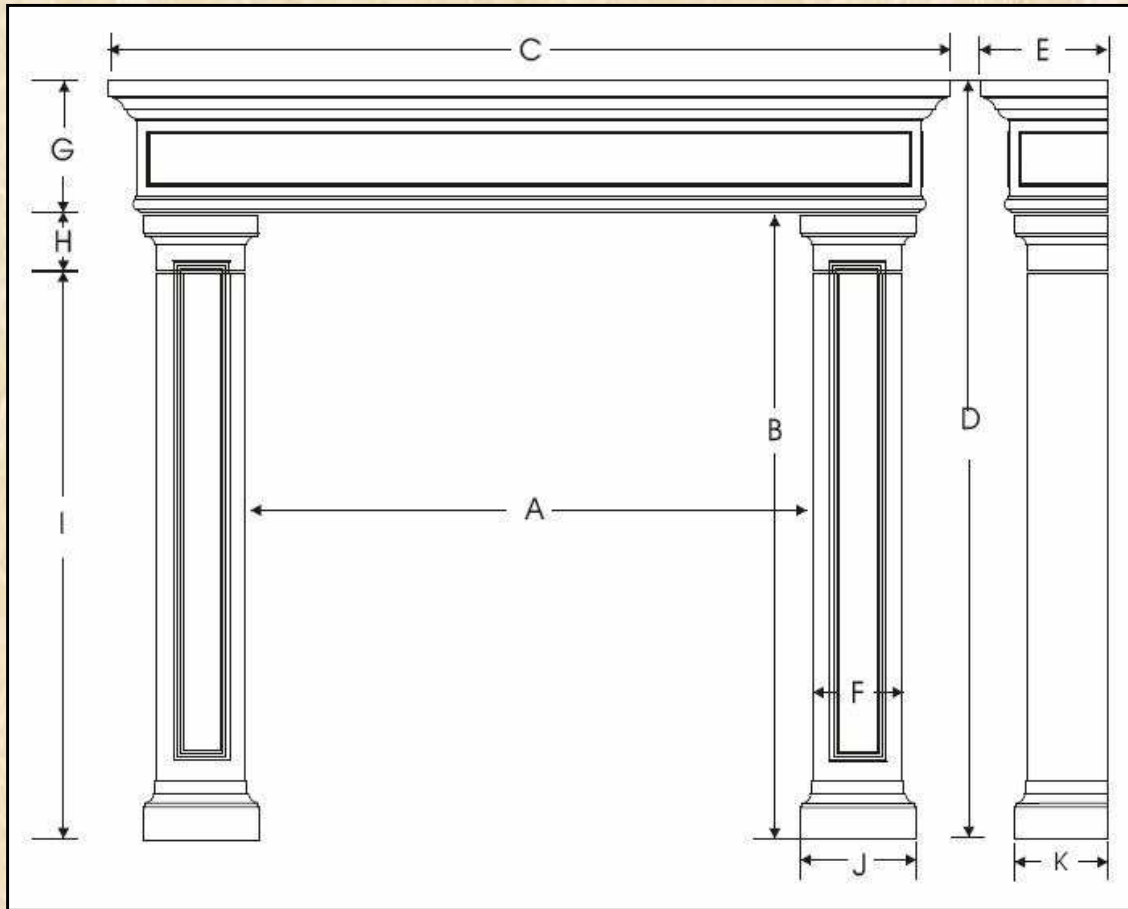

SARATOGA

Precast Fireplace Surround

Standard Keystone Inlay