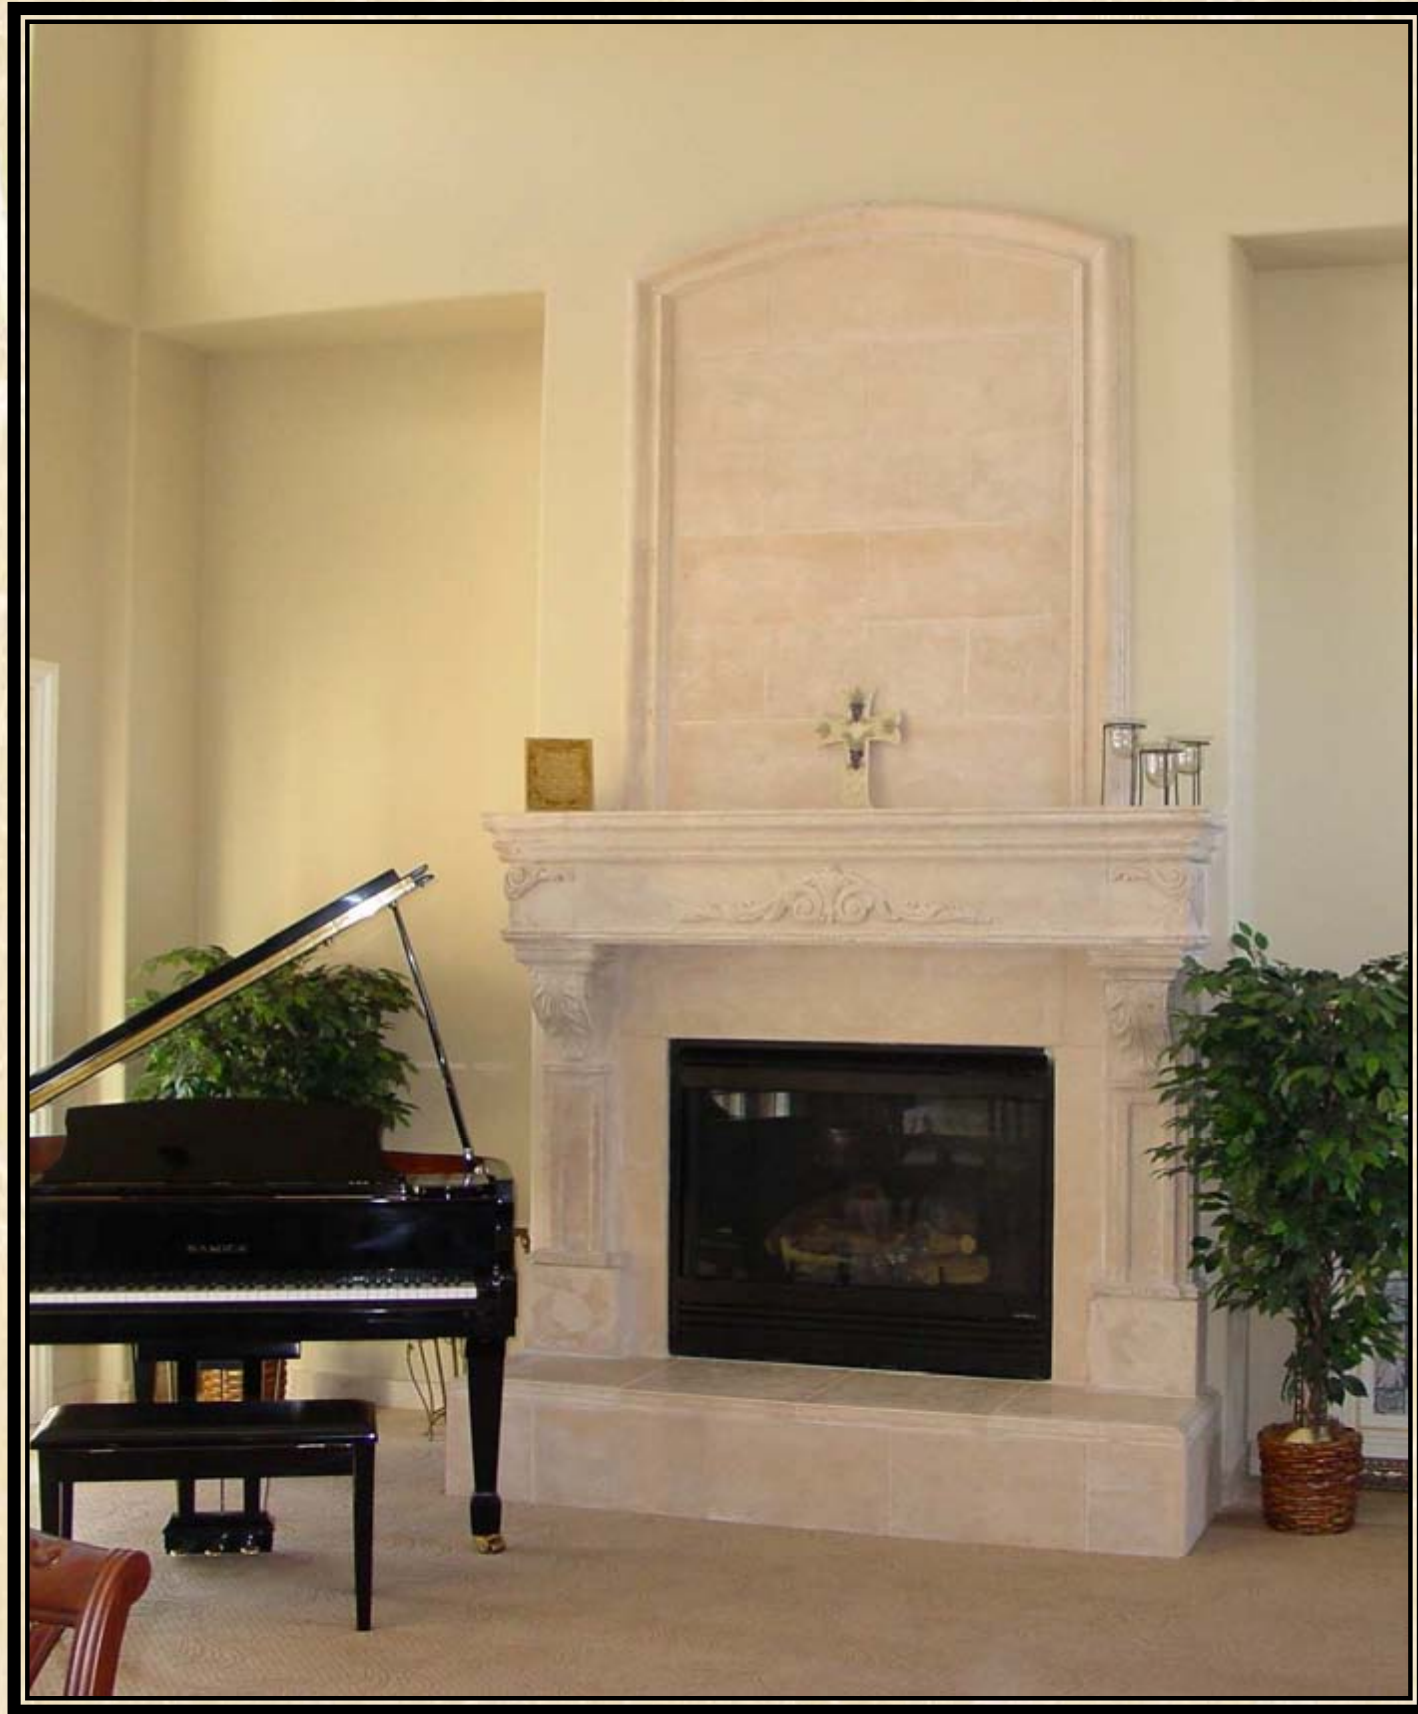

HEARTHCO INC.

Manufacturers of Precast & Wood Products

SUMMIT

SUMMIT

Precast Fireplace Surround

The Summit is a multi-piece mantel. The cap and lintel are manufactured in (3) separate pieces. Summit mantels come as individual components and each piece is ordered individually. Hearths and accessories are ordered separately.