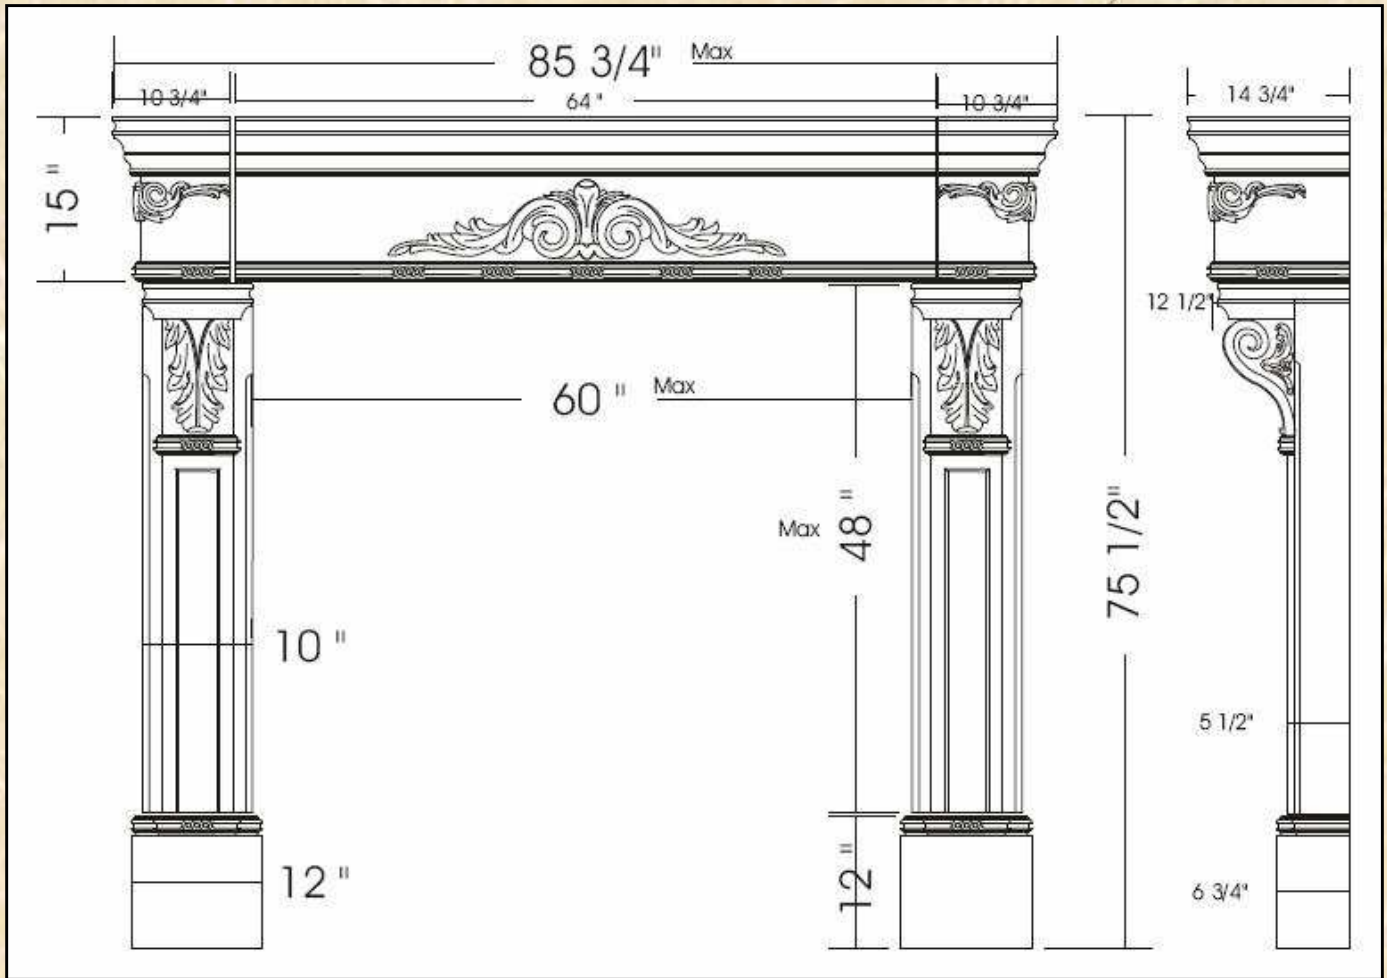

HEARTHCO INC.

Manufacturers of Precast & Wood Products

SUMMIT

SUMMIT

Precast Fireplace Surround

The Summit is a multi-piece mantel. The cap and lintel are manufactured in (3) separate pieces. Summit mantels come as individual components and each piece is ordered individually. Hearths and accessories are ordered separately.