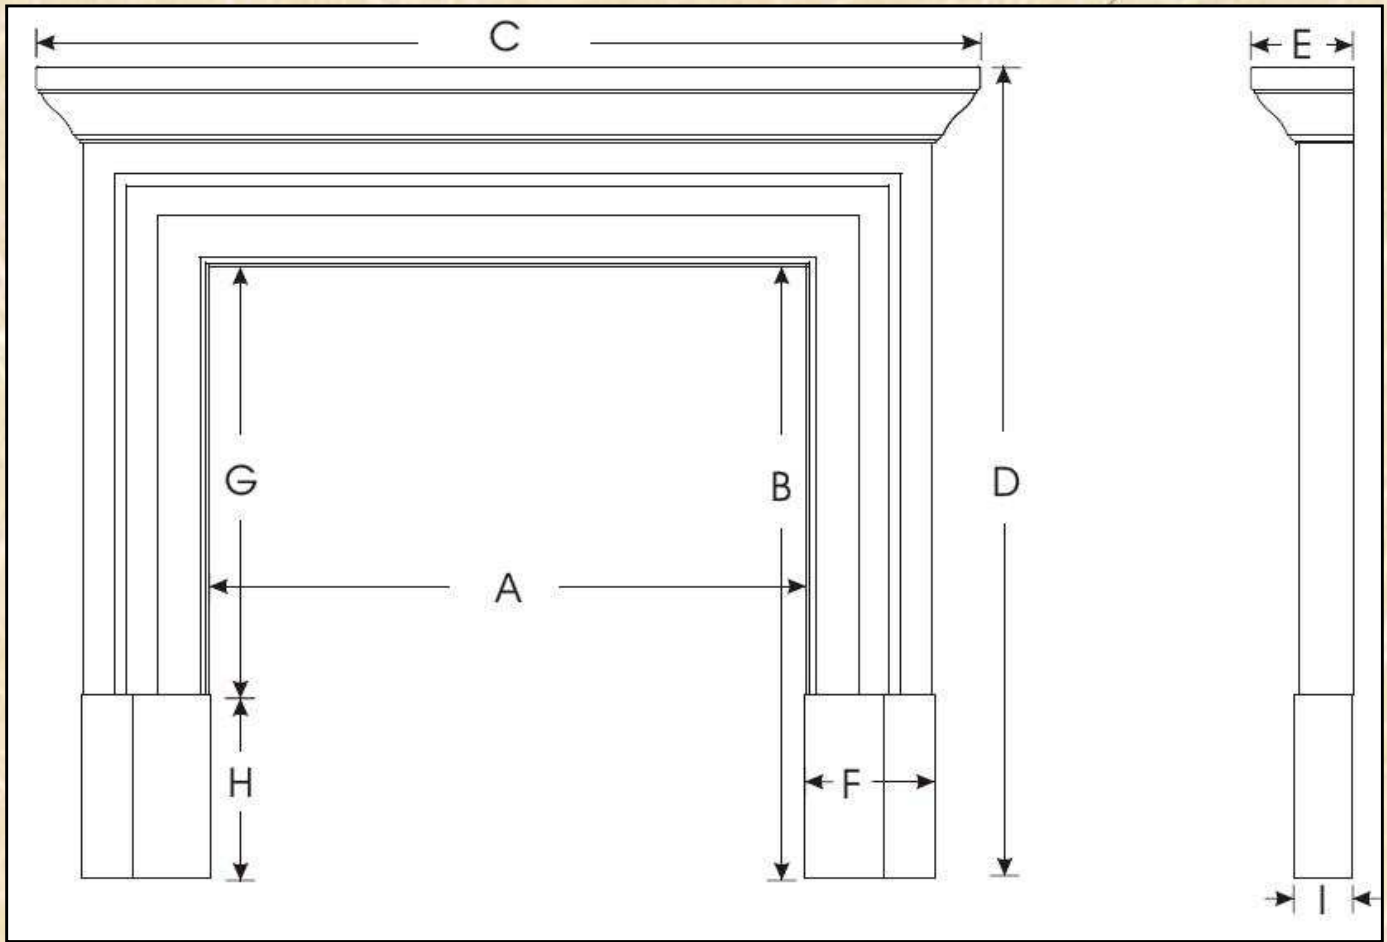

HEARTHCO INC.

Manufacturers of Precast & Wood Products

TIBURON

TIBURON

Precast Fireplace Surround

3 Sided	A	B	C	D	E	F	G	H	I	Min. Hearth Size
TIB 3-35	35 1/4	to 41	57 1/4	to 54	6 1/2	8 1/4	26	15	3 5/8	56 x 18
TIB 3-38	38 1/4	to 40	60	to 53	6 1/2	8 1/4	28	12	3 5/8	60 x 18
TIB 3-43	43 1/4	to 43	65 1/4	to 56 1/2	6 1/2	8 1/4	28	15	3 5/8	66 x 20

The Tiburon is a one piece mantel with a cap.

One piece mantels are manufactured with the cap, lintel, legs and plinth blocks all as one piece. Hearths and accessories are ordered separately.

Corner Detail