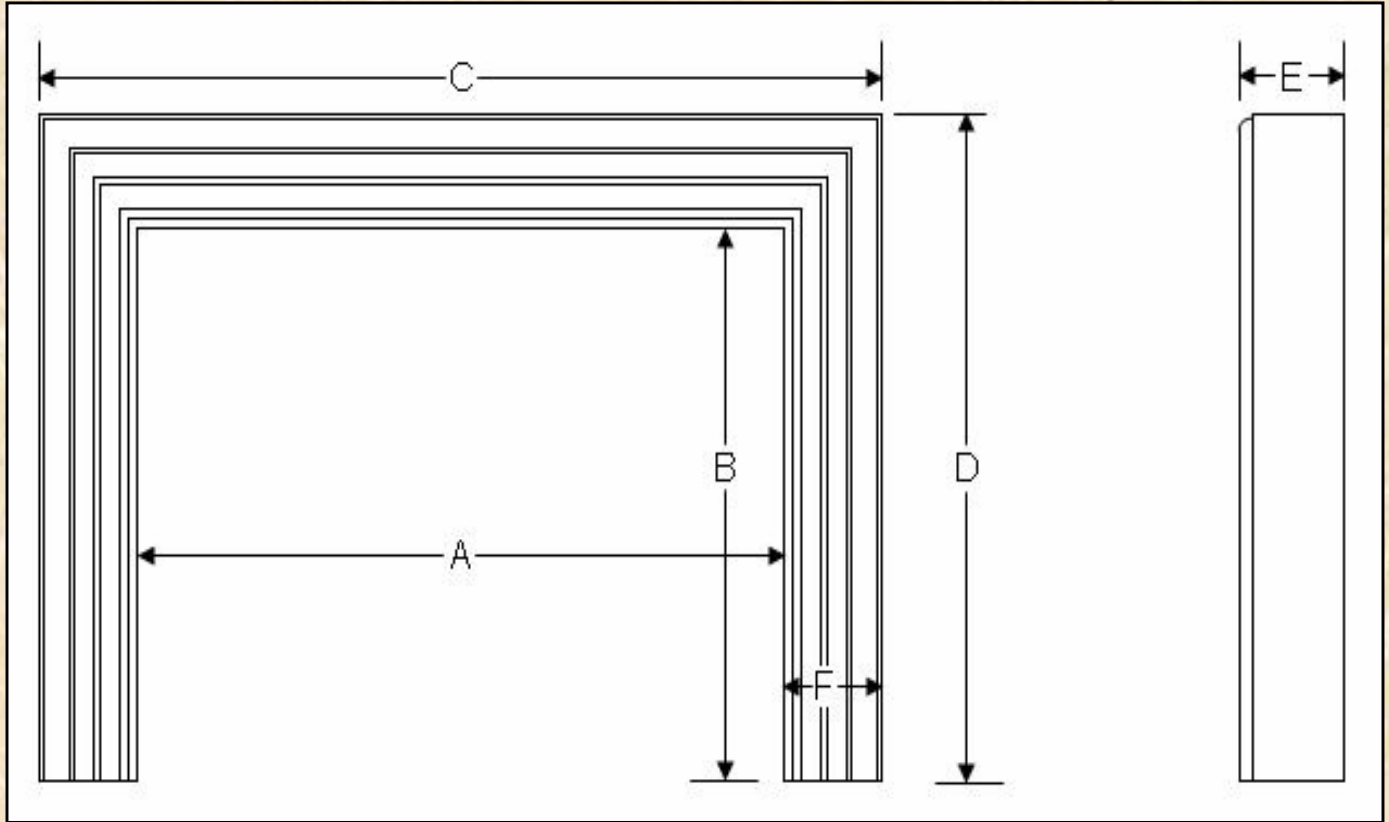

## Precast Fireplace Surround

<i>3 Sided</i>	A	B	C	D	E	F	Min. Hearth Size
WIN 3-34	34	to 42	46	to 48	6	6	51 x 18
WIN 3-40	40	to 42	52	to 48	6	6	56 x 18
WIN 3-47	47	to 42	59	to 48	6	6	66 x 20

The Windsor is a one piece mantel without a cap.