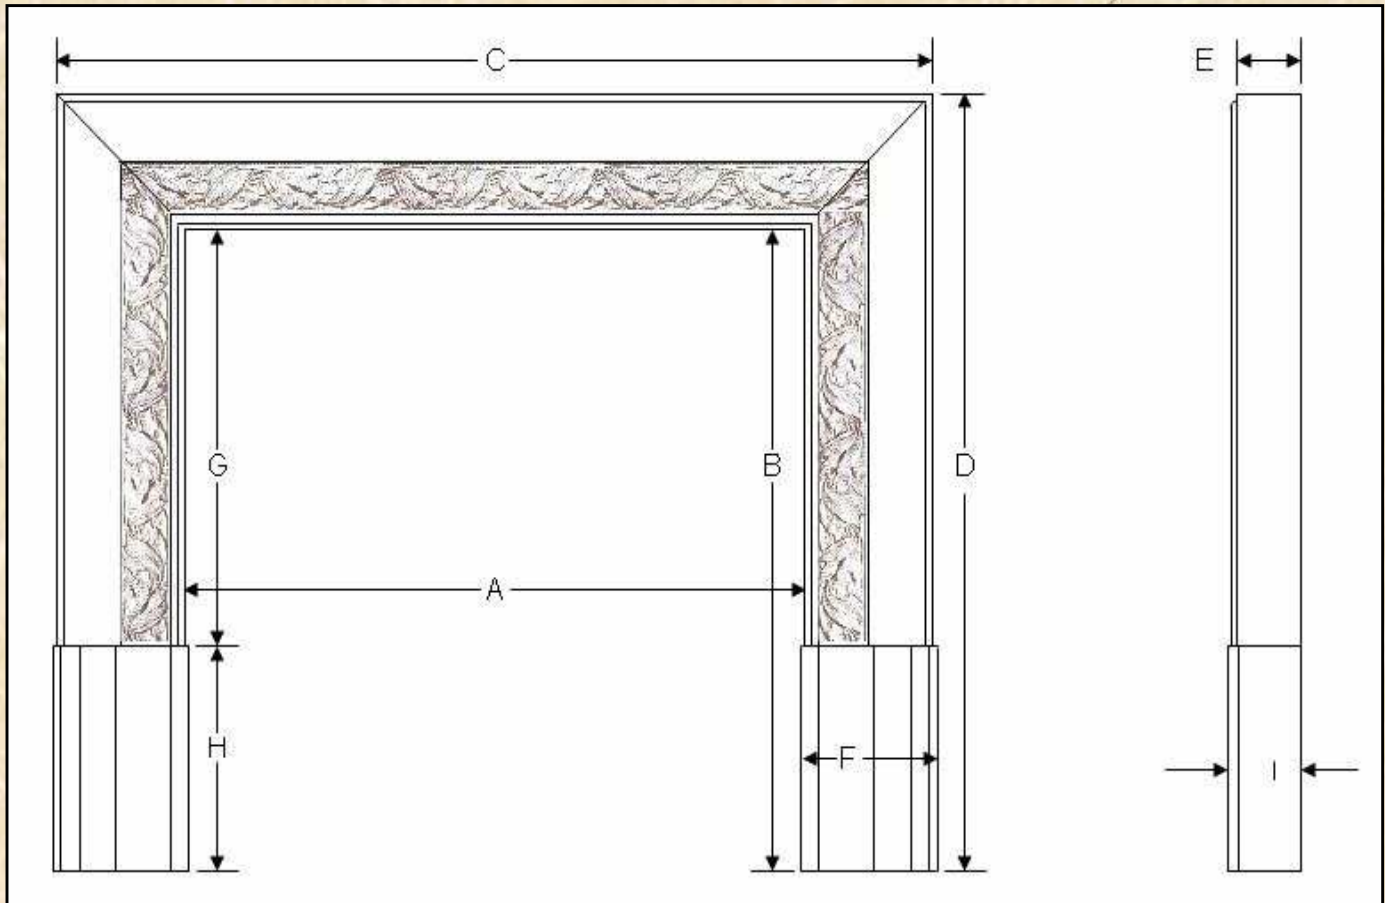

HEARTHCO INC.

Manufacturers of Precast & Wood Products

BODEGA

BODEGA

Precast Fireplace Surround

<i>3 Sided</i>	A	B	C	D	E	F	G	H	I	Min. Hearth Size
BOD 3-38	38	to 40	56	49	4 1/4	9	28	12	4 1/2	60 x 18
BOD 3-43	43	to 43	62 1/4	to 52	4 1/4	9	28	15	4 1/2	66 x 20

The Bodega is a one piece mantel without a cap.

One piece mantels are manufactured with the lintel, legs and plinth blocks all as one piece.

Hearths and accessories are ordered separately.

Corner Detail

Finishes Available