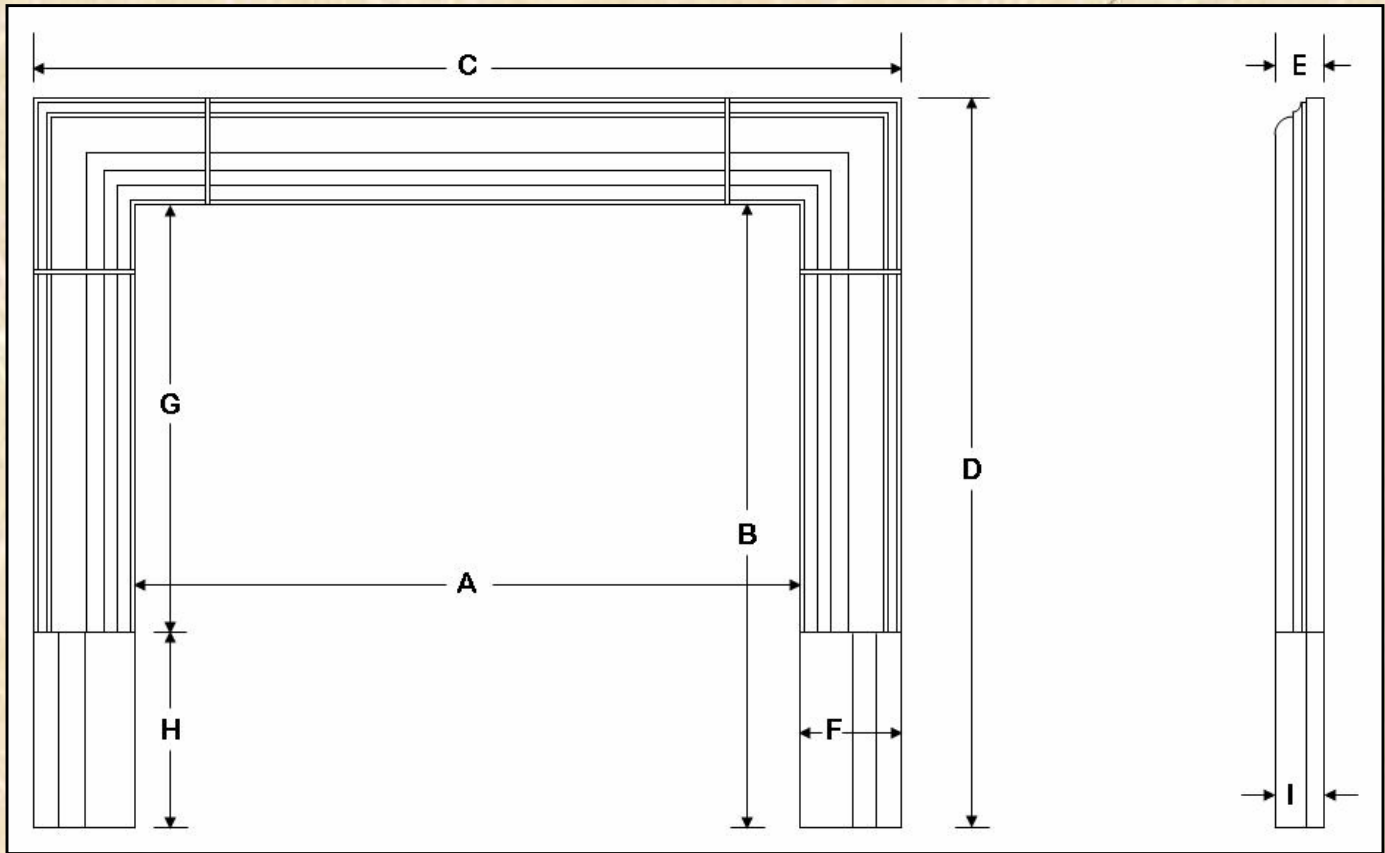

## Precast Fireplace Surround

<i>3 Sided</i>	A	B	C	D	E	F	G	H	I	Min. Hearth Size
COR 3-35	35	to 38	46	to 38	2 1/2	5 1/2	26	12	2 3/4	51 x 18
COR 3-37	37	to 38	48	to 43 1/2	2 1/2	5 1/2	26	12	2 3/4	51 x 18

The Corsica is a one piece mantel without a cap.

One piece mantels are manufactured with the lintel, legs and plinth blocks all as one piece.

Hearths and accessories are ordered separately.