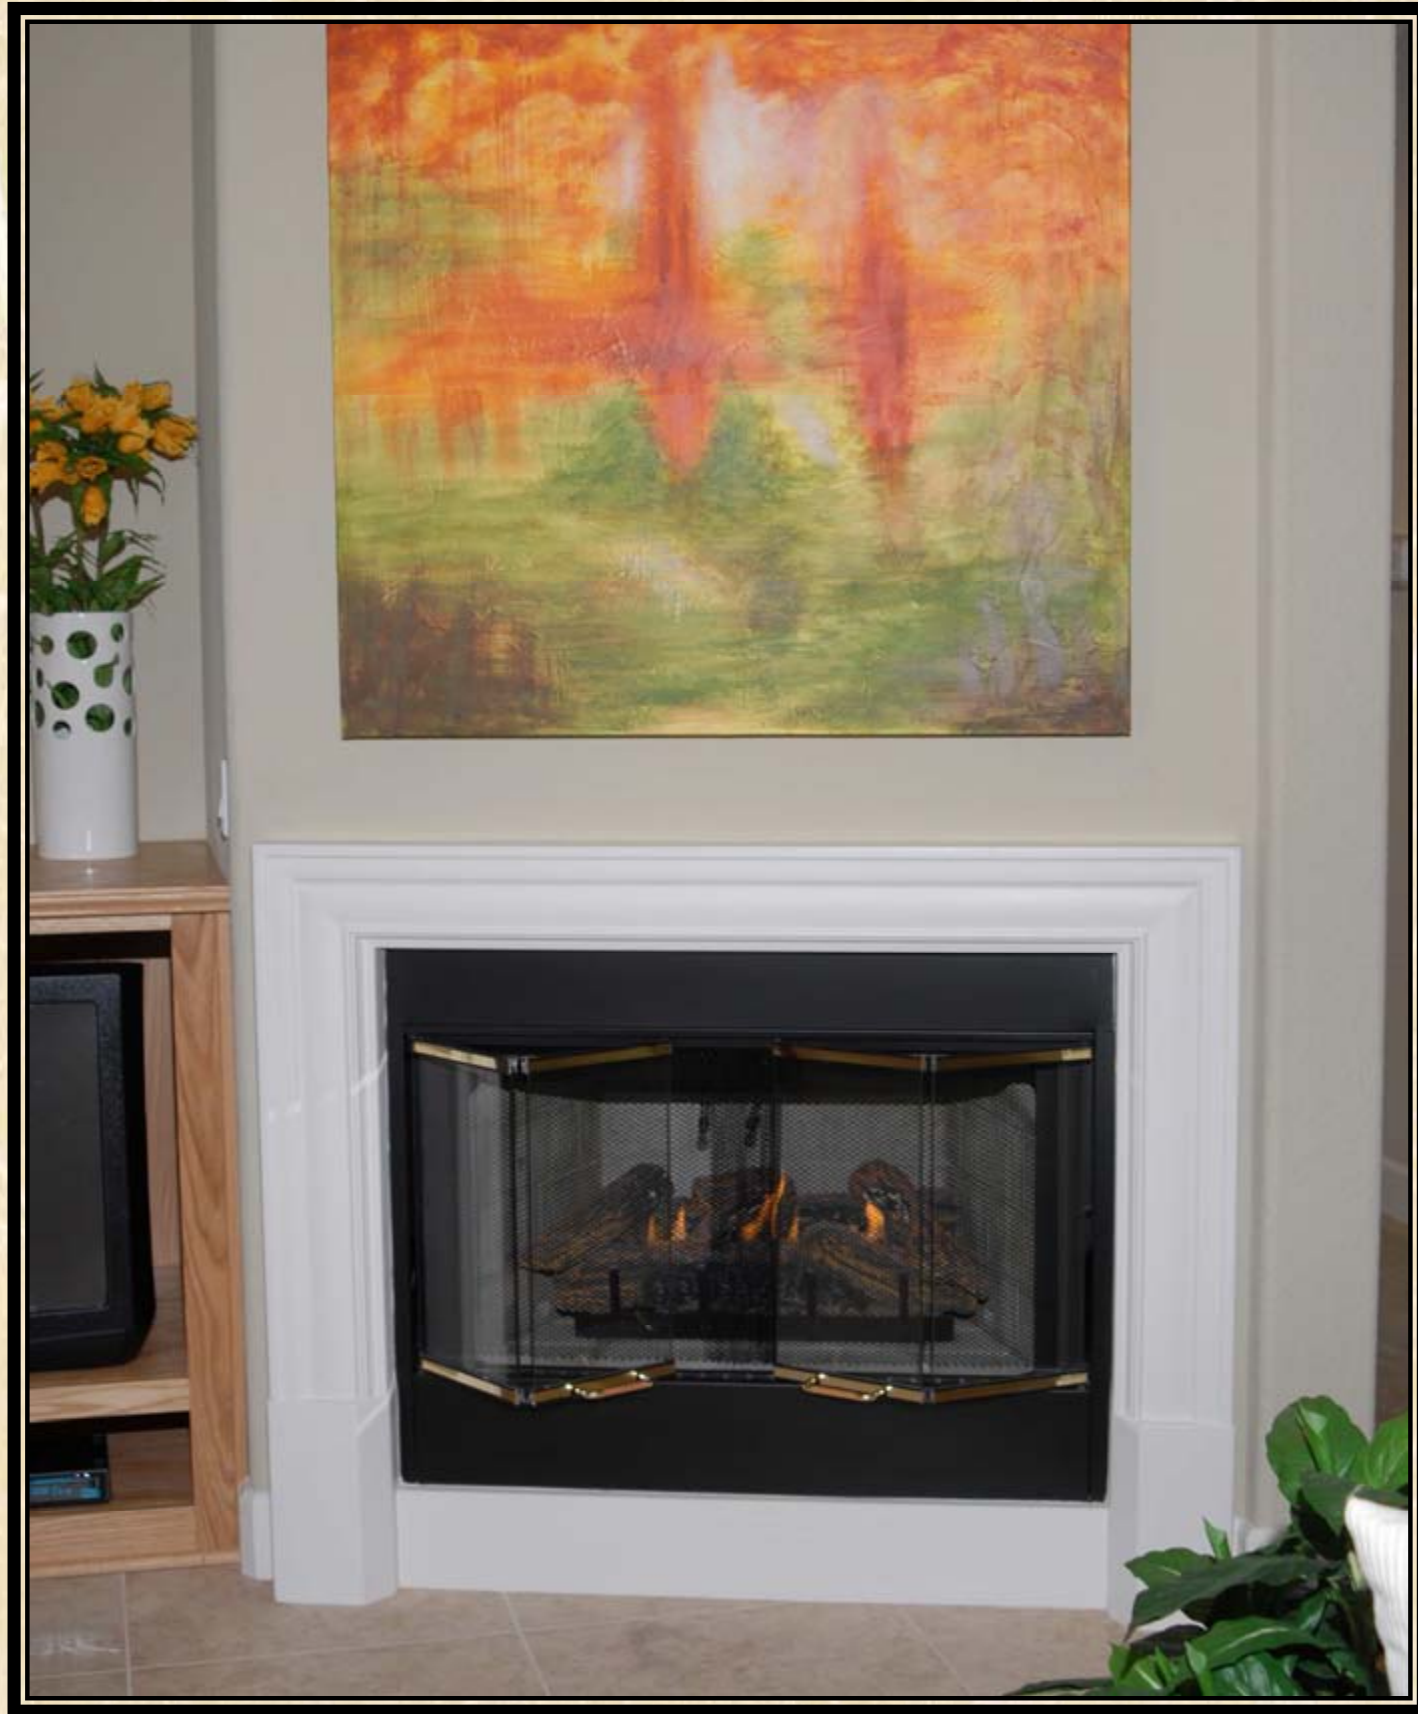

HEARTH Co INC.

Manufacturers of Precast & Wood Products

MANCHESTER