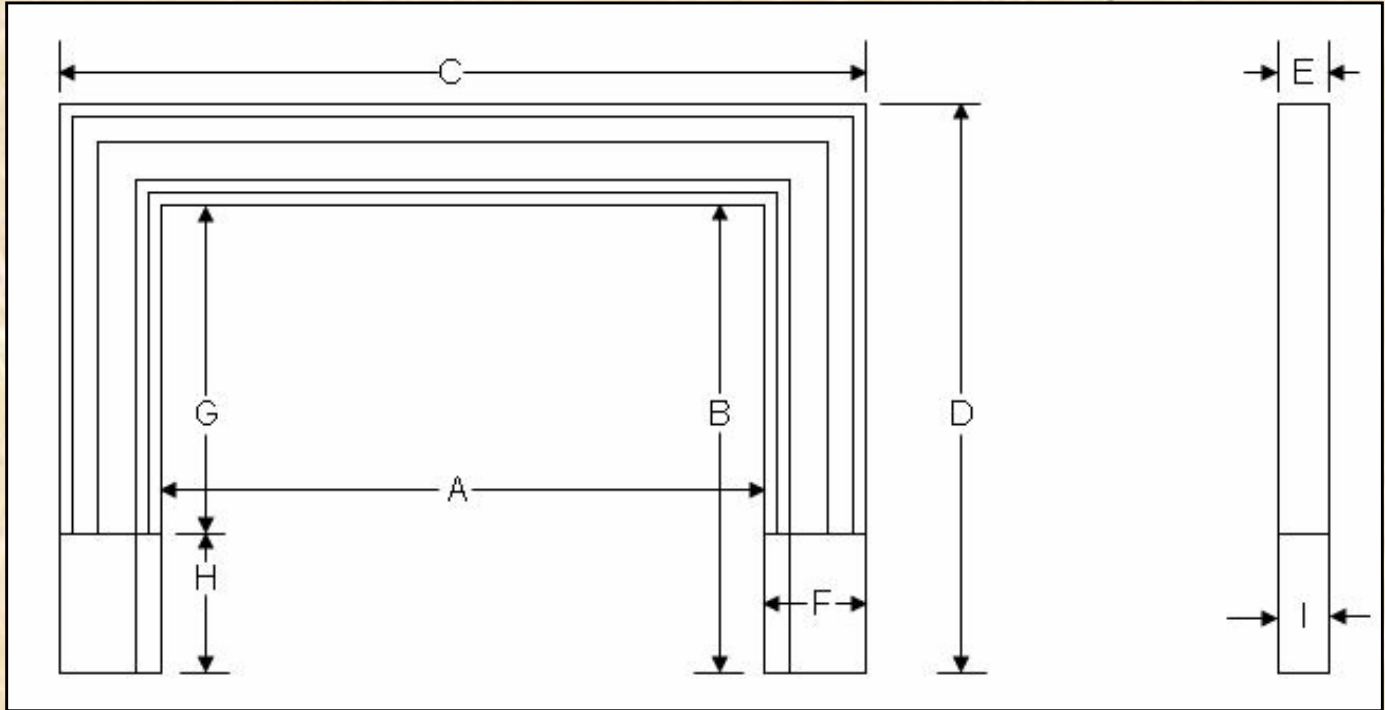

HEARTH Co INC.

Manufacturers of Precast & Wood Products

MANCHESTER

MANCHESTER

Precast Fireplace Surround

<i>3 Sided</i>	A	B	C	D	E	F	G	H	I	Min. Hearth Size
MAN 3-34	34	to 38	46	to 44	3 1/2	6	26	12	3 5/8	51 x 18
MAN 3-35	35	to 38	47	to 44	3 1/2	6	26	12	3 5/8	51 x 18
MAN 3-38	38	to 38	50	to 44	3 1/2	6	26	12	3 5/8	56 x 18
MAN 3-40	40	to 40	52	to 46	3 1/2	6	28	12	3 5/8	56 x 18
MAN 3-43	43	to 43	55	to 49	3 1/2	6	28	12	3 5/8	60 x 20
MAN 3-45	45	to 43	57	to 49	3 1/2	6	28	12	3 5/8	60 x 20

The Manchester is a one piece mantel without a cap.

One piece mantels are manufactured with the lintel, legs and plinth blocks all as one piece.

Hearths and accessories are ordered separately.

Corner Detail