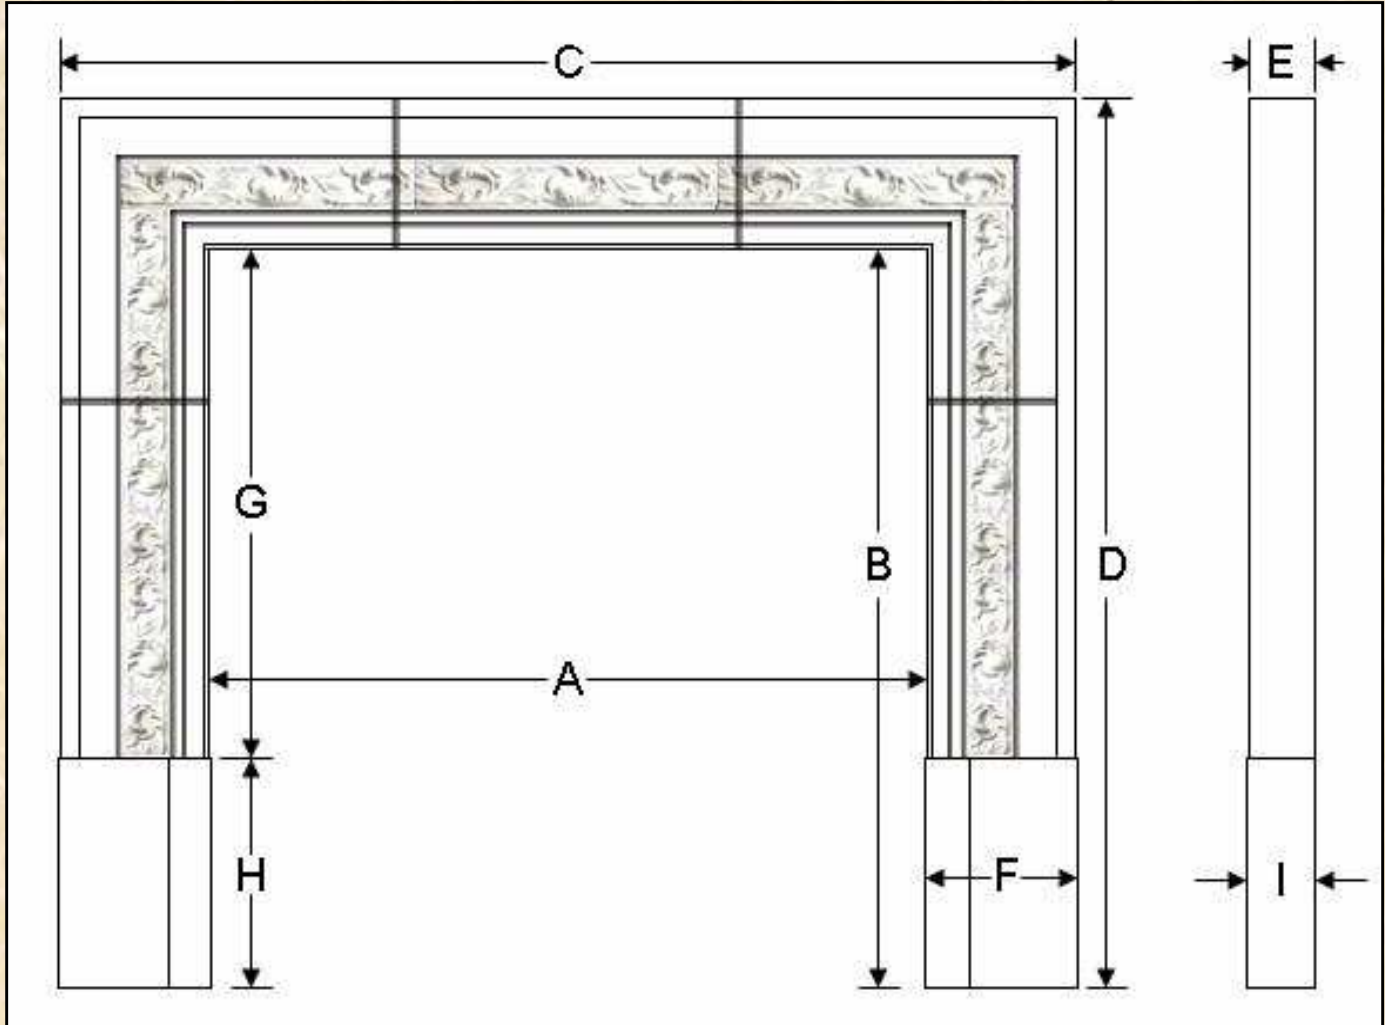

## Precast Fireplace Surround

<i>3 Sided</i>	A	B	C	D	E	F	G	H	I	Min. Hearth Size
MON 3-38	38	to 38	54	to 46	3 1/2	8	26	12	3 3/4	60 x 18

The Monterey is a one piece mantel without a cap.

One piece mantels are manufactured with the lintel, legs and plinth blocks all as one piece.