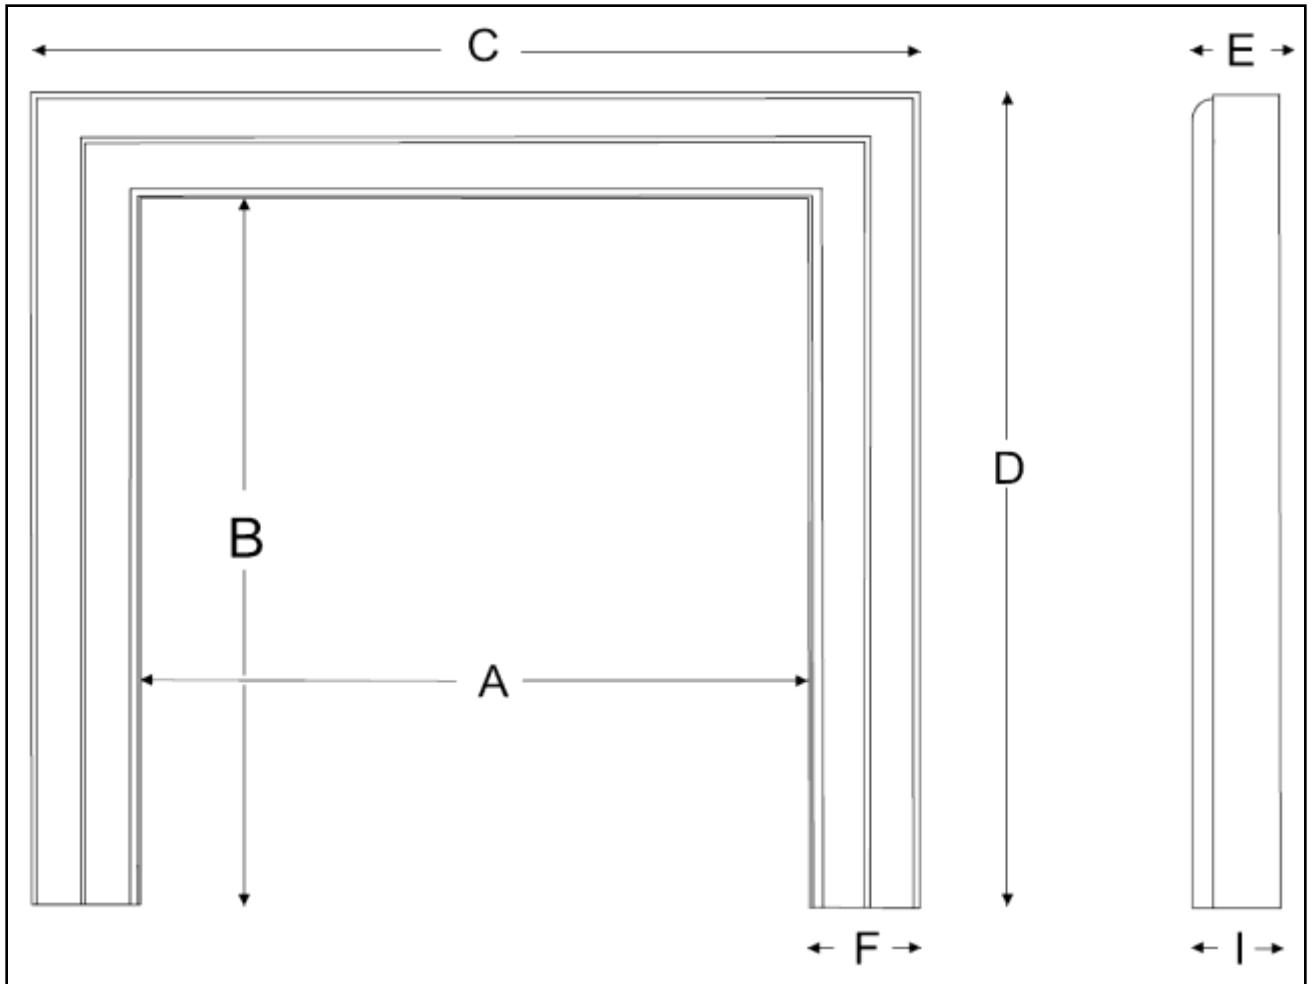

HEARTHCO INC.

Manufacturers of Precast & Wood Products

POMONA

POMONA

Precast Fireplace Surround

<i>3 Sided</i>	A	B	C	D	E	F	G	H	I	Min. Hearth Size
POM 3-38	38 1/4	42	50 3/4	48 1/4	4 1/2	6 1/4	N/A	N/A	4 1/2	56 x 18
POM 3-43	43 1/4	42	55 3/4	48 1/4	4 1/2	6 1/4	N/A	N/A	4 1/2	60 x 18

The Pomona is a one piece surround. Legs can be cut to adjust for height or plinth blocks can be added to extend leg height. Hearths and flat stock are separate items and all products are available in paint grade and TraverStone finishes.